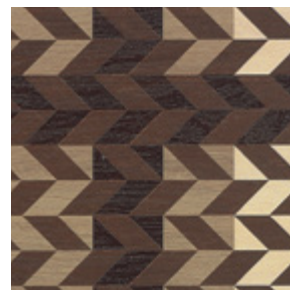

dWood

Esta espectacular colección se basa en la técnica de la marquetería de madera desarrollada en Amberes en el siglo XVI y presenta cinco diseños de la costura tradicional trabajados en varios tonos clásicos de roble teñido sobre los que destaca, a contraluz, un acabado brillo aplicado en algunos de los tonos más oscuros de roble.

Cada diseño de esta colección representa un símbolo de gran reconocimiento en el mundo de la moda que, como una obra de alta costura cosida a mano, aportará una elegancia e identidad que harán de cualquier espacio un proyecto absolutamente único.

Disponible en un versátil formato 60x60cm en gres porcelánico, esta colección será el elemento rompedor en el diseño de interiores de espacios comerciales y residenciales.

This spectacular collection is based on the technique of wood marquetry developed in Antwerp in the 16th century and features five designs of traditional garment patterns combining various classic tonalities of dyed oak and a subtle gloss application on some of the darkest oak shades.

Every design in this collection represents a symbol of great recognition in the world of fashion and, as a work of hand sewn haute couture, they will bring elegance and identity to any project seeking to create an absolutely unique atmosphere.

Available in a versatile 60x60cm format in porcelain stoneware, this collection will be the breaking element in the interior design of commercial and residential spaces.

WHEAT