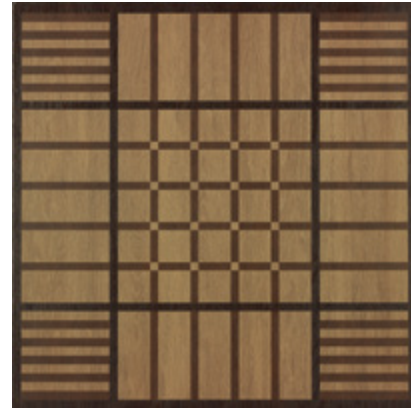

dWood Square Natural
59,55x59,55 cm - 23,45"x23,45" G-3170