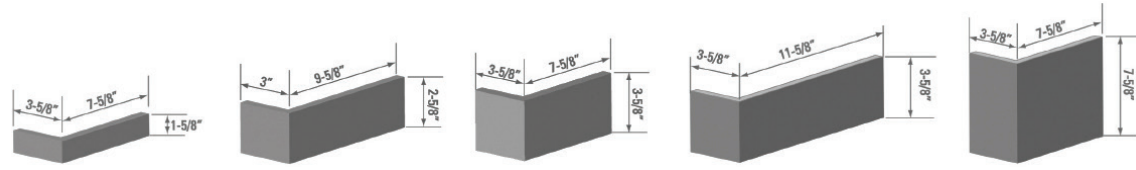

available sizes\*

bullnose\*\*

short edge bullnose

long edge bullnose

corner edge bullnose

corner pieces\*\*

\*Not all of our available sizes are offered in every glaze color.

\*\*Bullnose and Corner Pieces: Special Order. Lead times may vary 2-4 weeks on product.