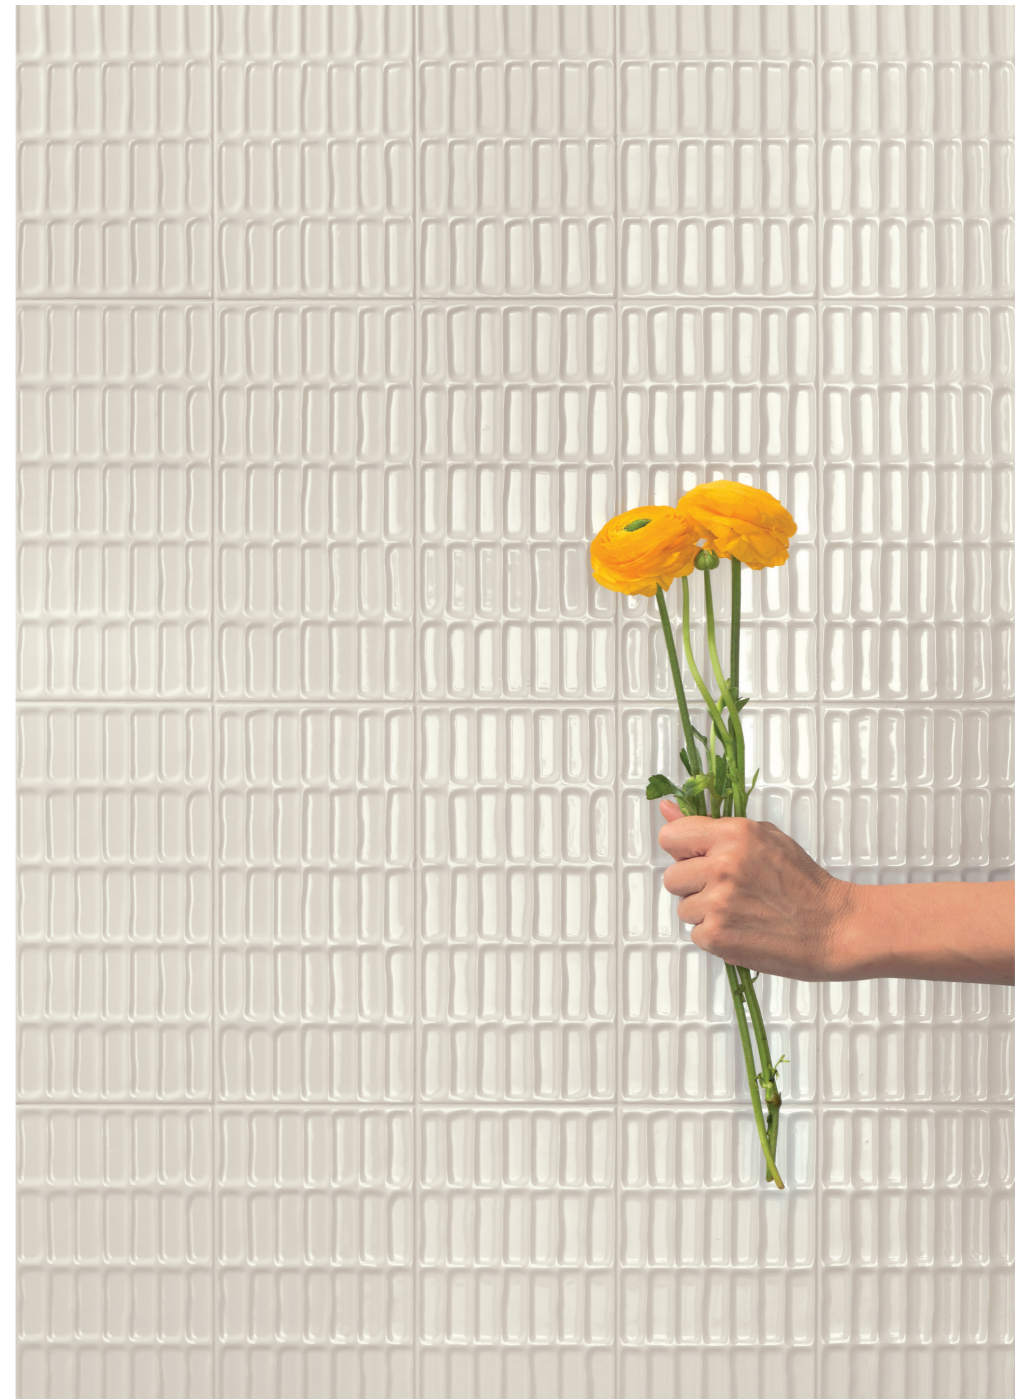

Superclassica SCW Waffle Bianco 12,5x25 5"x10"