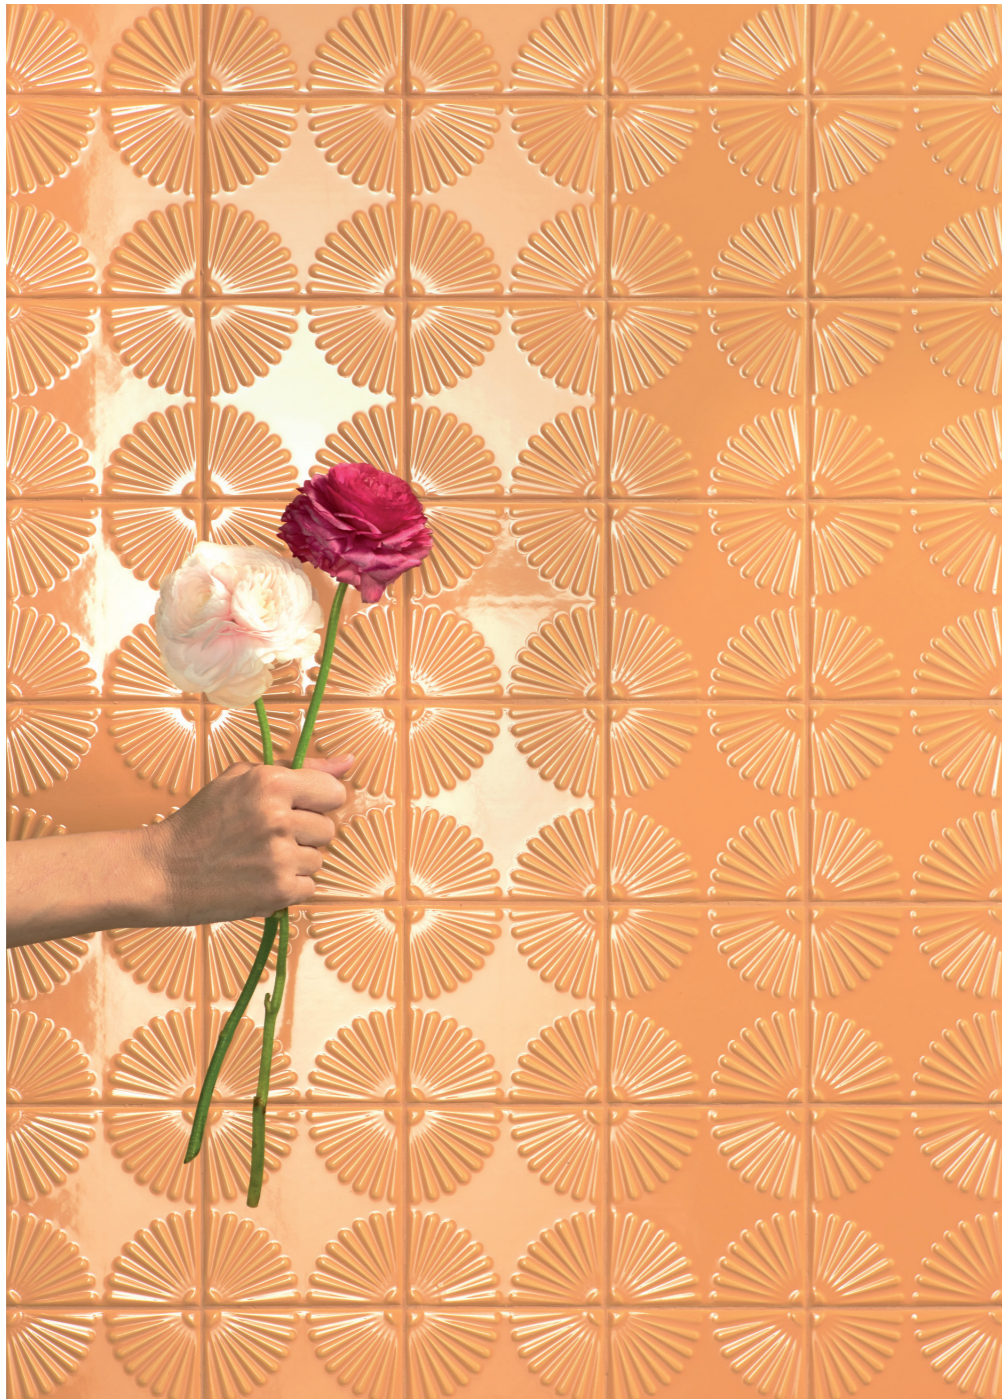

→ Superclassica SCW Honed 60x60 24"x24"

← ↑ Superclassica SCW Honed 60x120 24"x48"

→ Superclassica SCW Honed 60x120 24"x48" / 60x60 24"x24"

← ↑ Superclassica SCW Chevron 20x80 8"x32"

↑ Superclassica SCW Natural 60x120 24"x48"
→ Wall Superclassica SCW Bloom Mandarino 12,5x12,5 5"x5" - Floor Superclassica SCW Natural 60x120 24"x48"