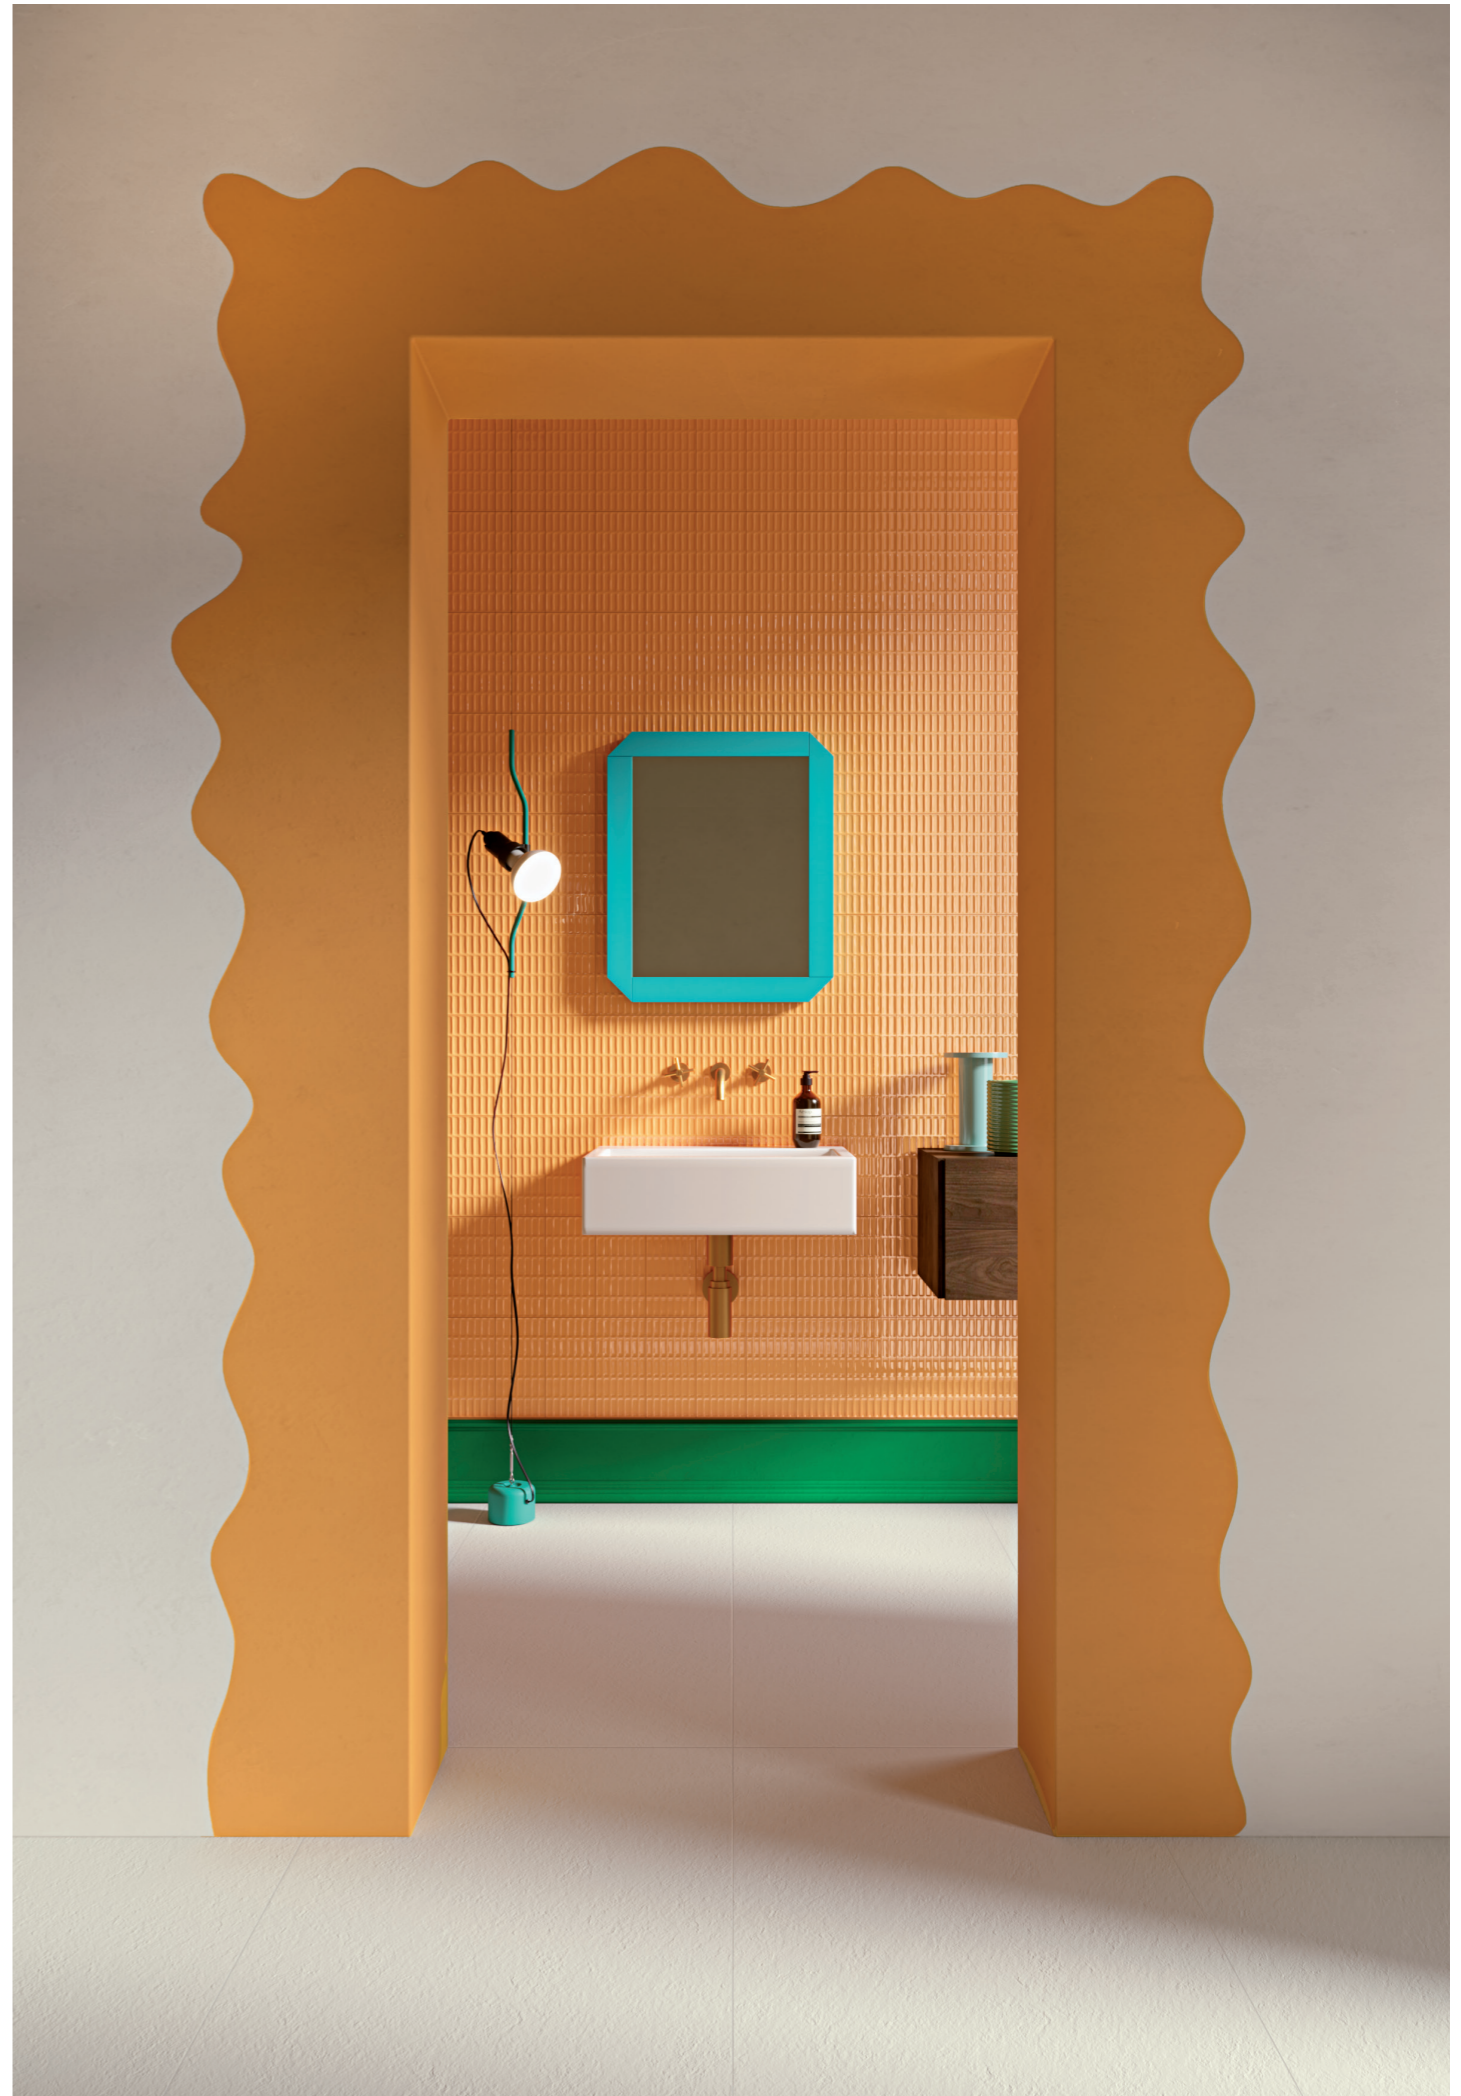

↑ Superclassica SCW Flamed 60x120 24"x48"
→ Wall Superclassica SCW Waffle Mandarino 12,5x25 5"x10" - Floor Superclassica SCW Flamed 60x120 24"x48"