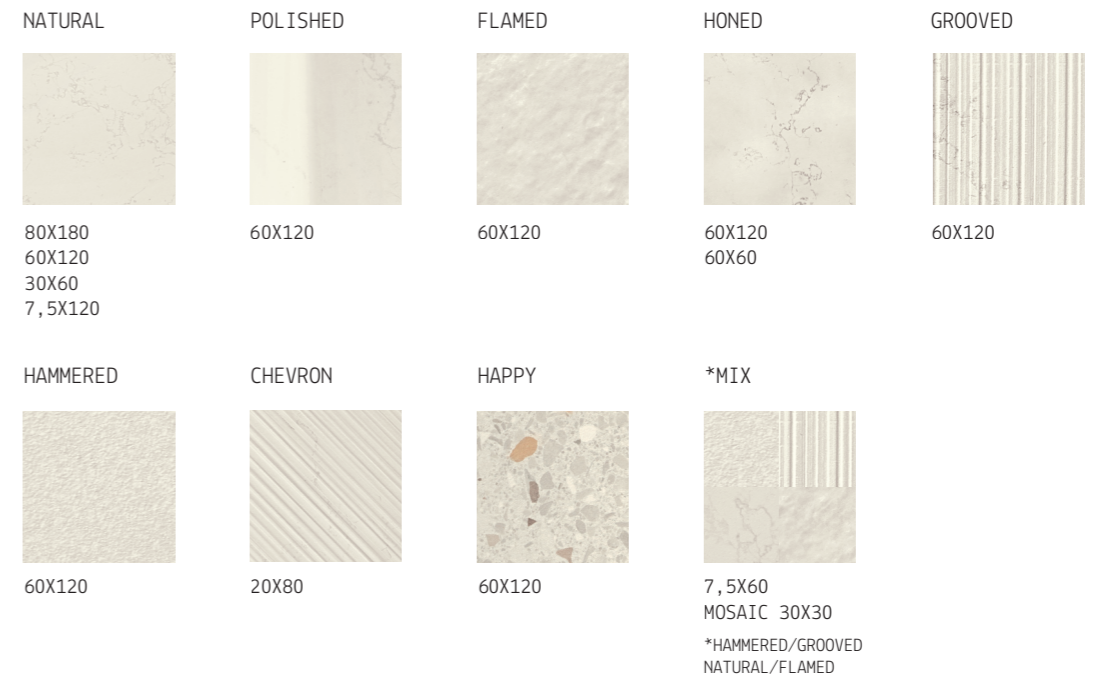

SUPERCLASSICA SCW SIZES AND TEXTURES

SUPERCLASSICA SCW CODES

SIZE	Natural	Polished	Flamed	Honed	Grooved	Hammered	Chevron	Happy	Mix
80X180	4101019	-	-	-	-	-	-	-	-
60X120	4101020	4101027	4101023	4101026	4101025	4101024	-	4101028	-
60X60	-	-	-	4101031	-	-	-	-	-
30X60	4101021	-	-	-	-	-	-	-	-
20X80	-	-	-	-	-	-	4101030	-	-
7,5X120	4101029	-	-	-	-	-	-	-	-
7,5X60	-	-	-	-	-	-	-	-	4101037
MOSAIC	-	-	-	-	-	-	-	-	4101053

	Bianco	Mandarino
Waffle	4101032	4101033
Bloom	4101034	4101035