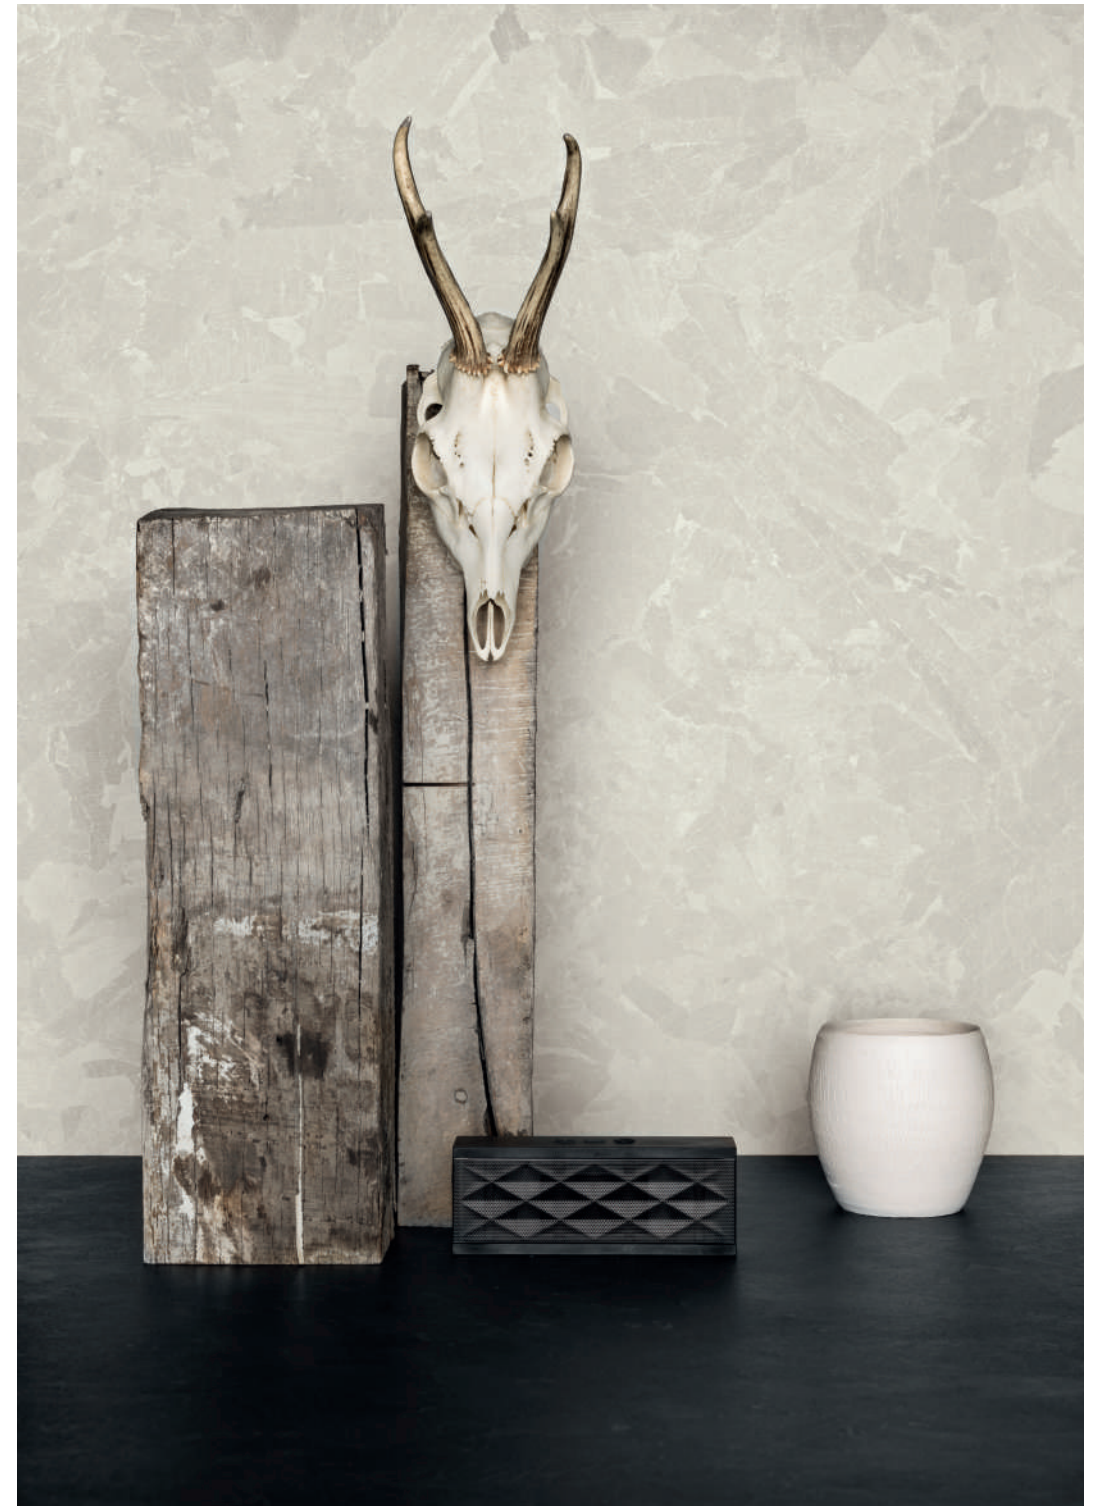

SOLO

PLAY. LISTEN.
REWIND. REPEAT.

SOLO 3 COLORS: WHITE - GREY - BLACK

SOLO 80X80 32"X32" BLACK - WHITE

SOLO_BLACK 60X120 24"X48"

SOLO_WHITE 80X80 32"X32"

INFO TECH →

SOLO