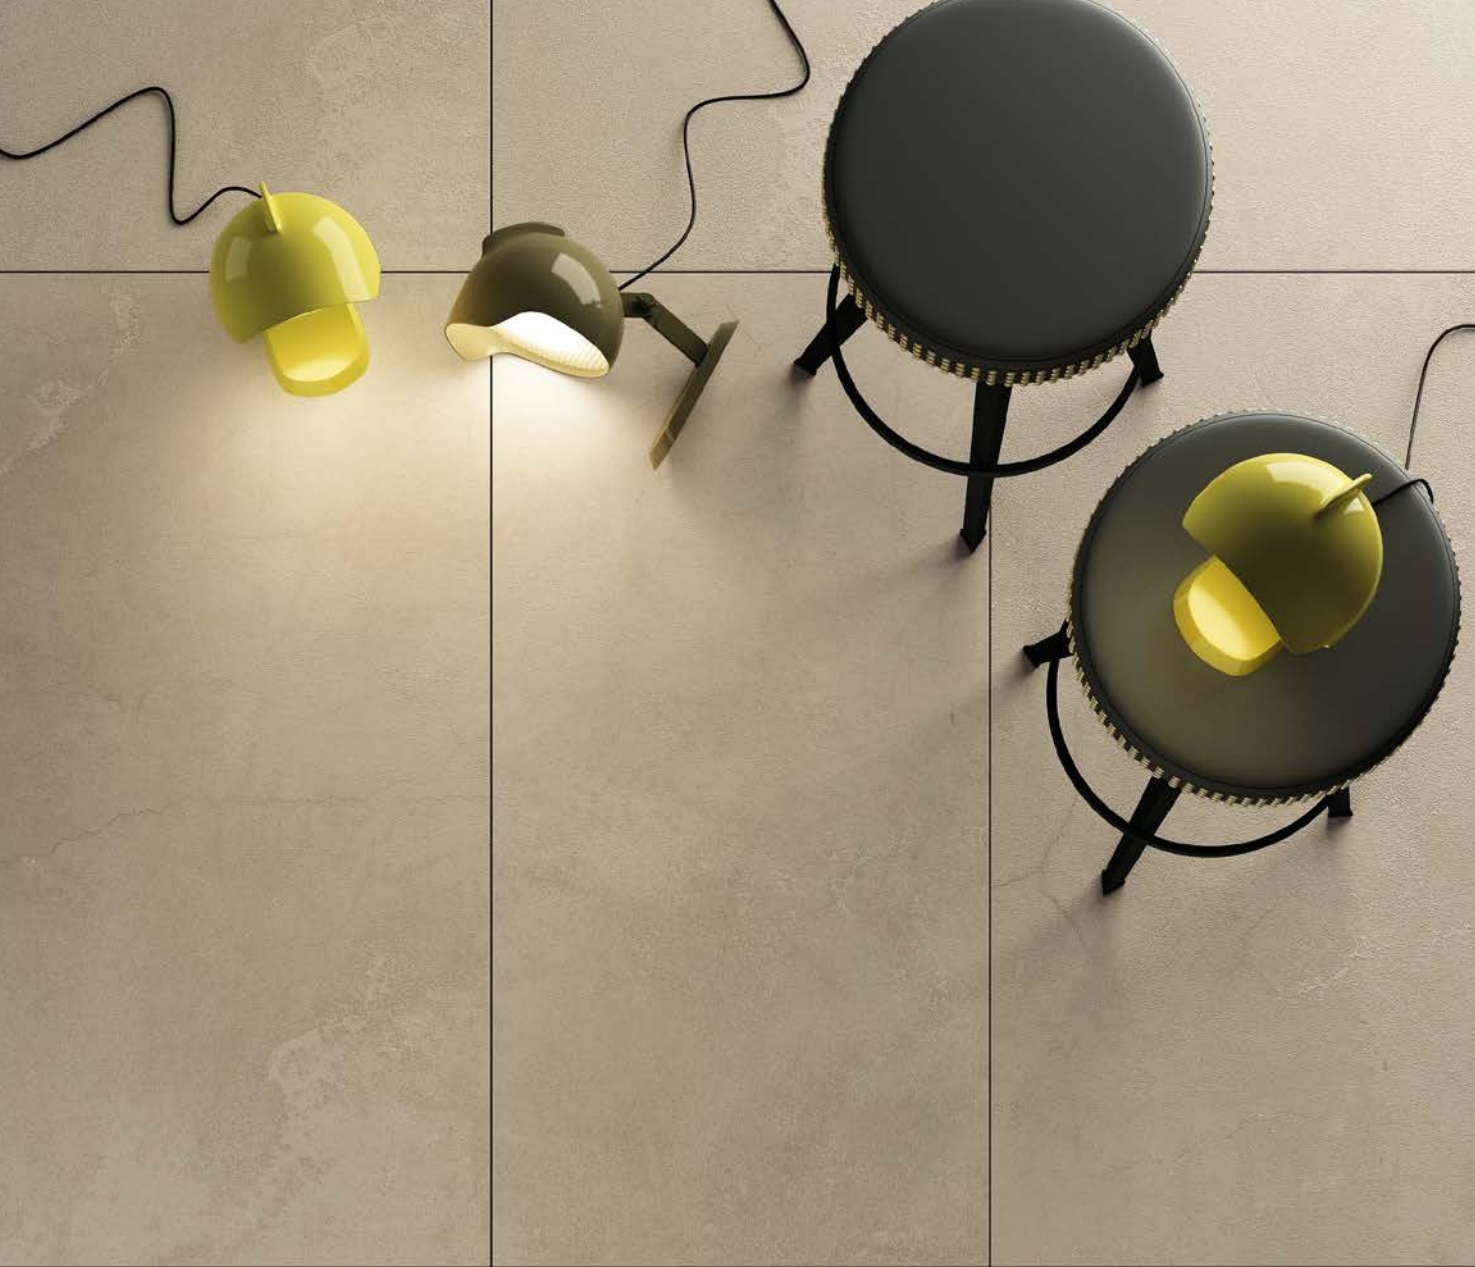

PAVIMENTO **STAGE METALLIC BOSS BLUE** 120X60 /
STAGE METALLIC DIVING BLUE 120X60

SOLID CONCRETE

PAVIMENTO **CONCRETE BEIGE** 120X60 /

SOLID CONCRETE

PAVIMENTO **CONCRETE GREY** 120X60 /

Available on demand.