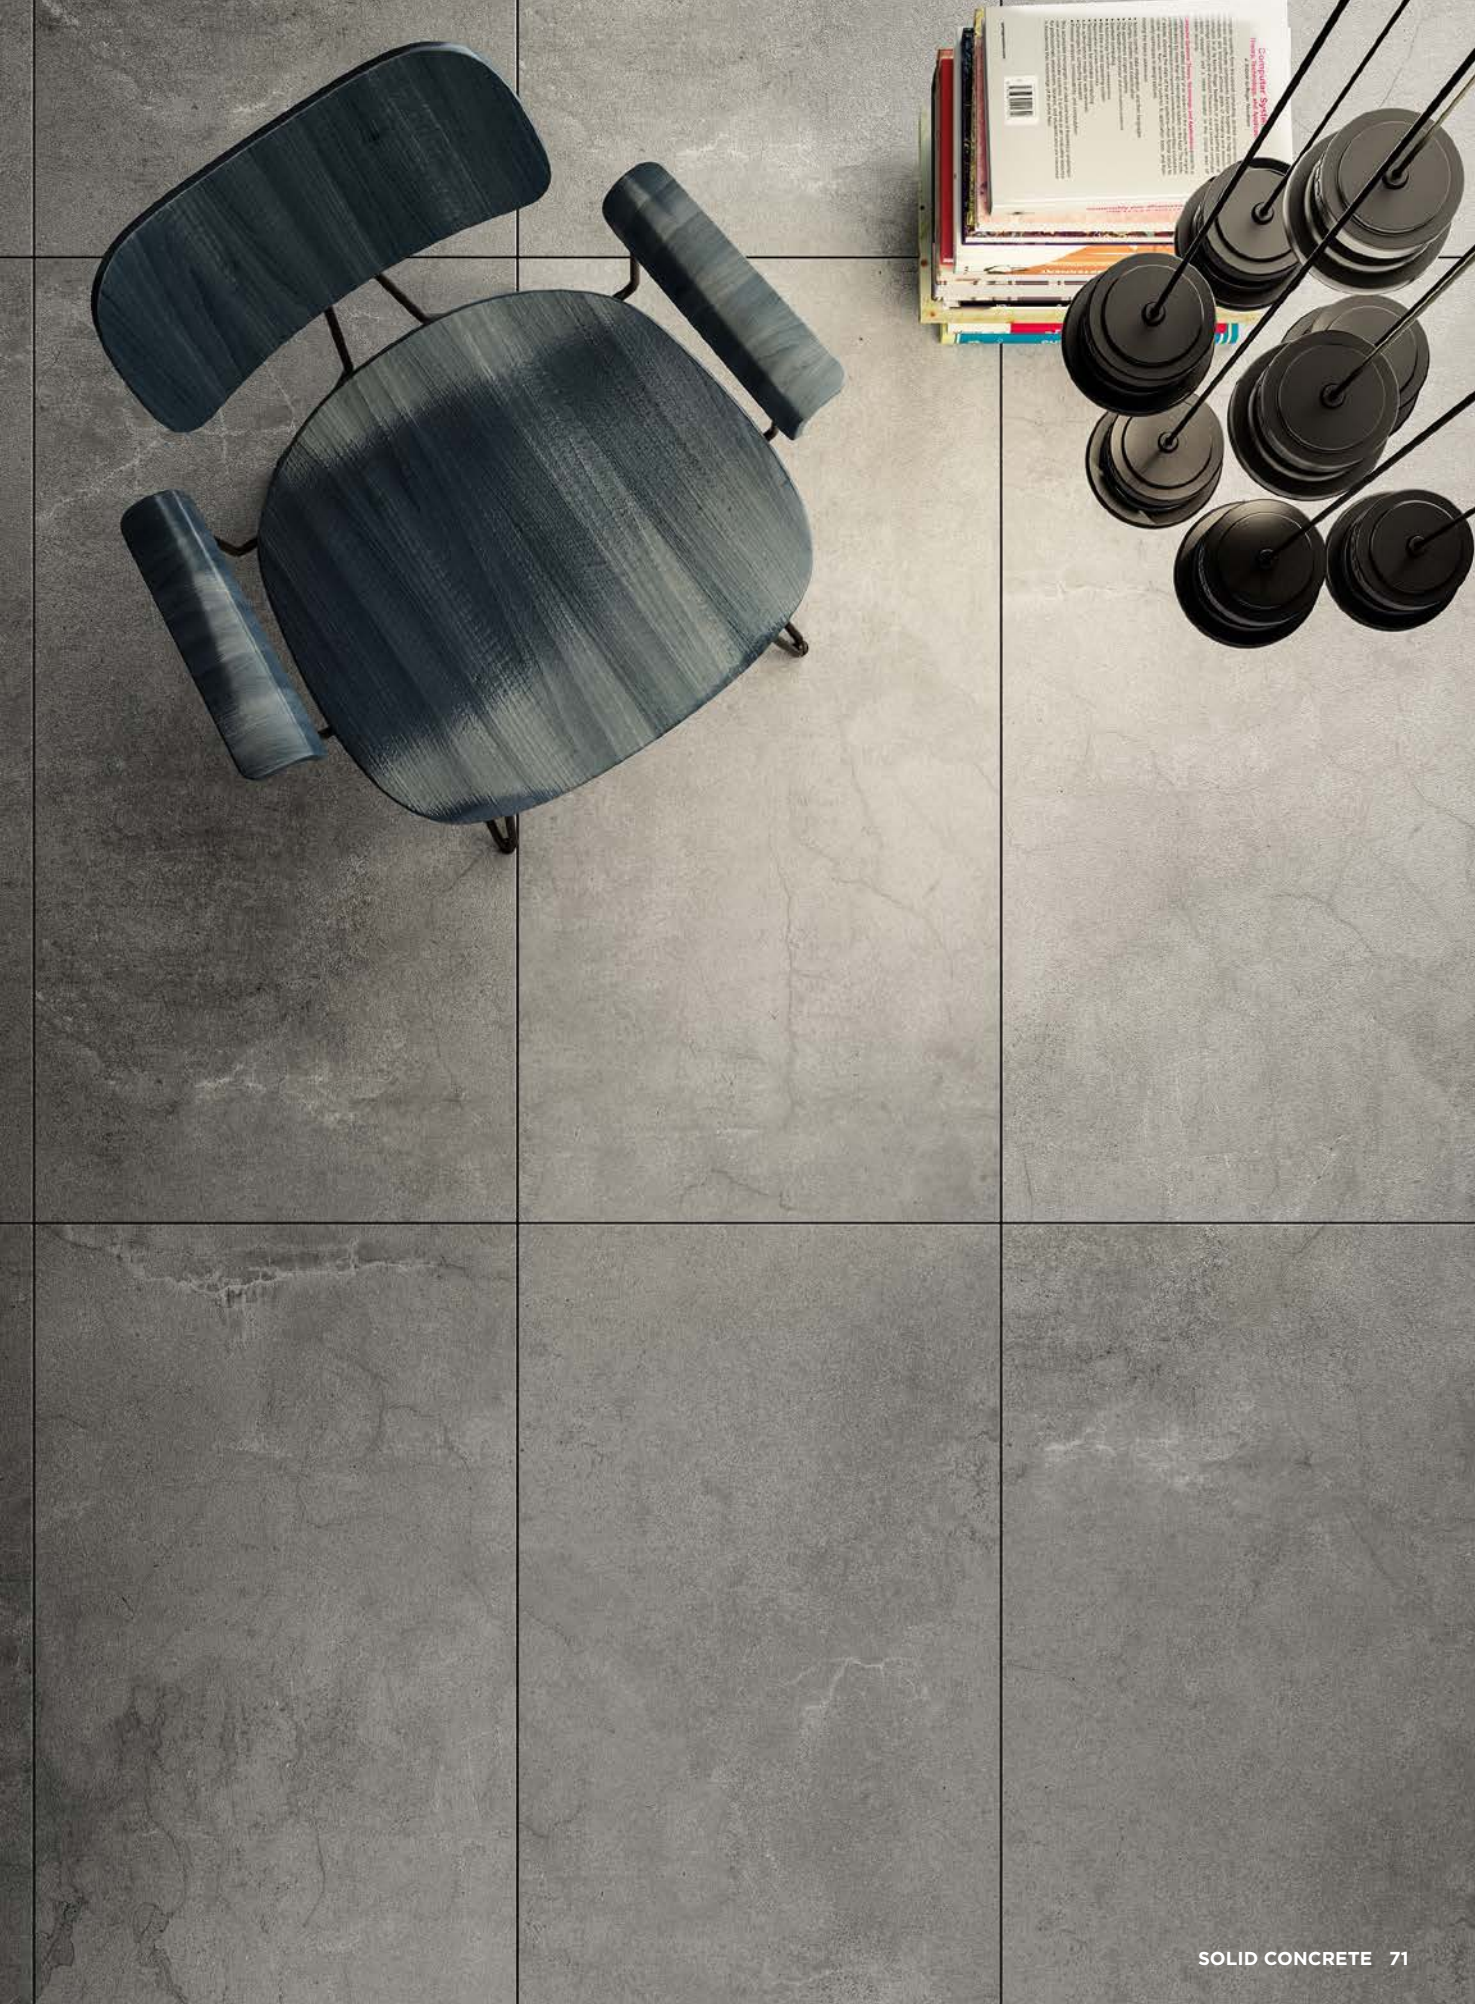

PAVIMENTO **STAGE METALLIC BOSS BLUE** 120X60 /
STAGE METALLIC DIVING BLUE 120X60

SOLID CONCRETE

PAVIMENTO **CONCRETE BEIGE** 120X60 /

SOLID CONCRETE

PAVIMENTO **CONCRETE GREY** 120X60 /

Available on demand.