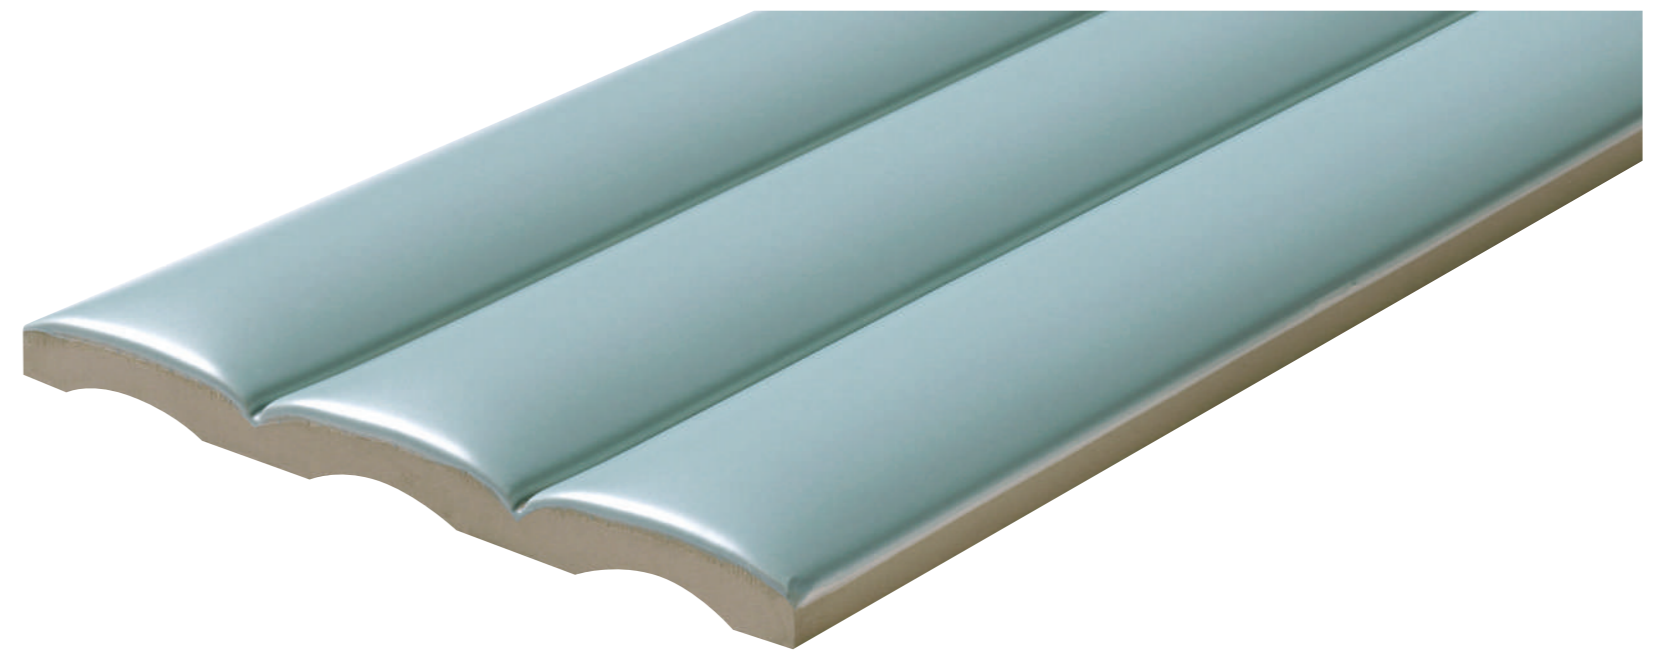

Salsa

COLORES - COLORS

EVOLUTION
EXTRUDED PORCELAIN TILE

EVOLUTION
EXTRUDED PORCELAIN TILE

REVESTIMIENTO
WALL TILE

SUPERFICIE SATINADO
GLOSSY SURFACE

VOLUMEN
VOLUME

RES. A LA HELADA
FROST PROOF

RESIST. A ÁCIDOS Y BASES
RESIST. TO ACIDS & BASES

SIN MANTENIMIENTO
NO MAINTENANCE

* Para obtener un acabado perfecto NATUCER recomienda utilizar un color de junta similar al de la pieza.

* To find a perfect finish, NATUCER recommend to use a similar grout color than the piece.

DETALLE
DETAIL

www.natucer.es

FORMATO	PZ/CAJA	M²/CAJA	CAJA/PLT	PESO/CAJA	PESO/PLT
15 x 40 · 6" x 16"	11	0,66	60	17	1020