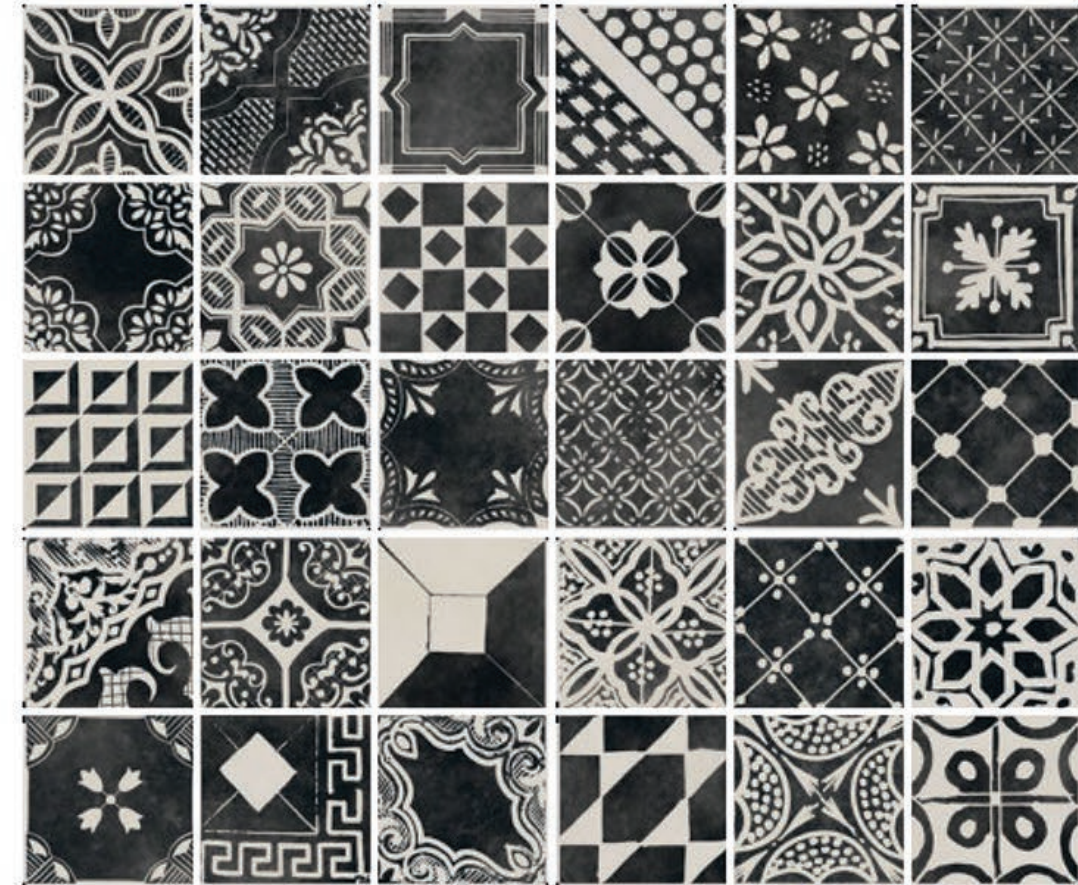

NERO MIX

30 Soggetti assortiti
30 Assorted subjects
30 Gemischte Fliesen
30 Sujets assortis

20x20 - 8" x 8"

Naturale/Rettificato
Matte/Rectified
Matt/Rektifiziert
Matt/Rectifié

V4 30x30
Piastrille con variazione random di tono e disegno
Tiles with random shade and aspect variation
Fliesen mit zufällig unterschiedlichen Tonalitäten und Muster
Carreaux avec différence aléatoire de nuance et structure