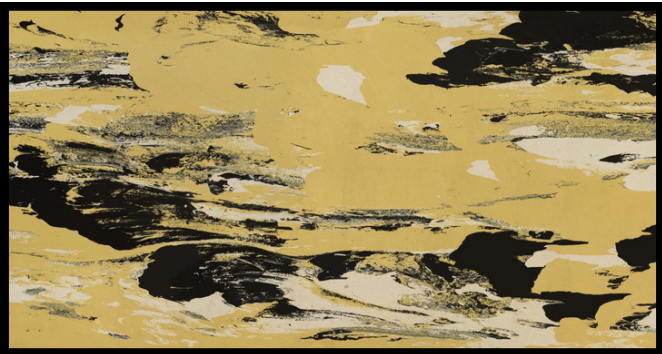

Substrate -

Reziflex Confort: Medium to light traffic, residential use, cushioned, 4mm thickness, 50% recycled material, vegetable based substrate.

Rezina Regular: High traffic, commercial use, 3mm thickness, heat jointed, 50% recycled material, PVC based substrate.

Installation - Glue

Size of roll, nominal - 2m X 20m (6.56ft x 65.65ft), 2m X 25m (6.56ft x 82ft)

- Minimum per order - 550 SQ/FT
- Totally recyclable rolls, obtained 50% from noble materials and recycled compounds for the remaining 50%. With a resilient soul, able to resist time, it is made without the addition of toxic additives, also suitable for children.
- Color may vary per substrate
- Print customization available with orders greater than 2,500 SQ/FT
- NO exterior installation or direct wet area installation

Reziflex Confort Giò Ponti Fantastic Yellow
Code: 27421128

Rezina Giò Ponti Fantastic Yellow
Ecosurface
Code: PLR398C