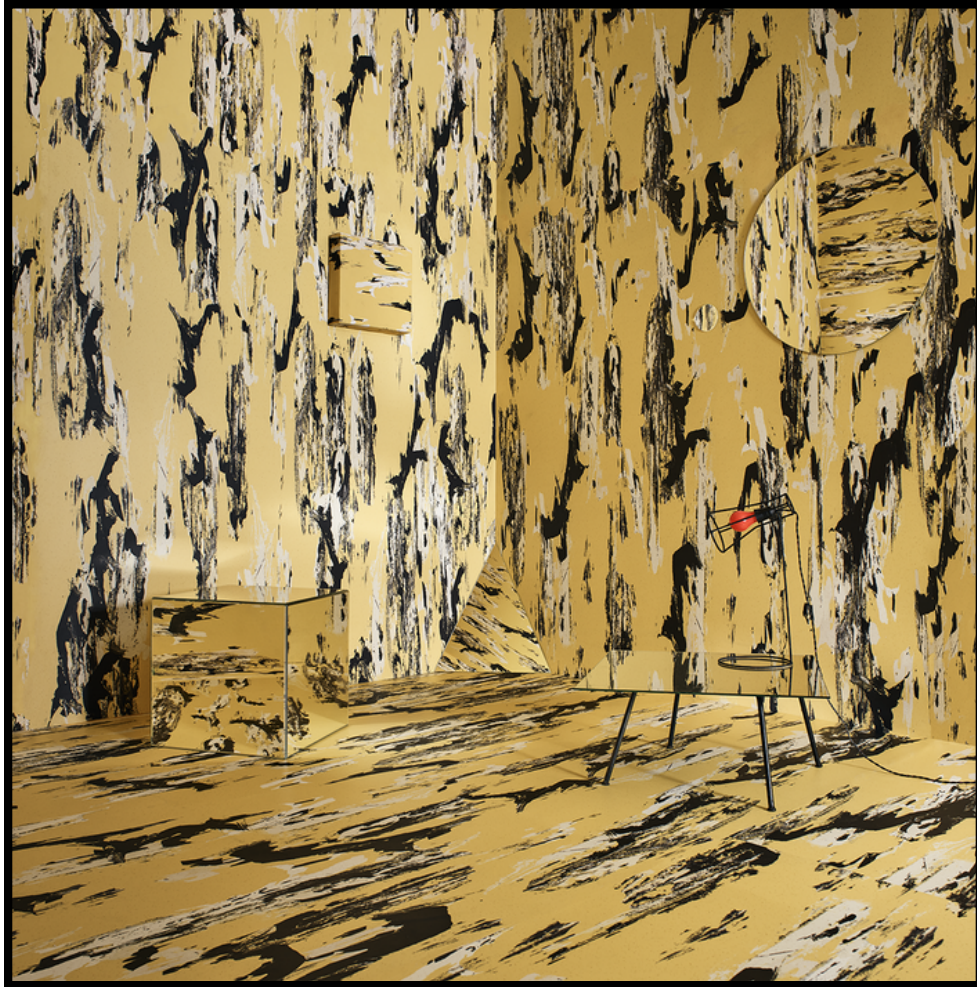

Rezina

Superfici Contemporanee

D9C
DIVISION 9 COLLABORATIVE

WOMEN
OWNED

Leader in the sector of production and application of products for resin coverings and floors, for over twenty years Rezina® has been committed to the research and development of innovative solutions .

Eco-surface is the first result of this intuition, made in rolls and obtained from compounds of vegetable oils and natural mineral components. With a resilient soul, capable of resisting time, Eco-superficie is made without the addition of toxic additives.

Within this vision, GIALLO FANTASTICO was born , the first pattern that faithfully reproduces the one designed by GIO PONTI for the creation of the floor of the Pirelli skyscraper. The know-how of a production signed by Rezina ® uses new materials for a conscious reinterpretation that highlights the intuition of a great innovator. The new, natural products evoke the experimentation of the Milanese architect and designer , and come together in a work in which technology, architecture and design complement each other.

Substrate -

Reziflex Confort: Medium to light traffic, residential use, cushioned, 4mm thickness, 50% recycled material, vegetable based substrate.

Rezina Regular: High traffic, commercial use, 3mm thickness, heat jointed, 50% recycled material, PVC based substrate.