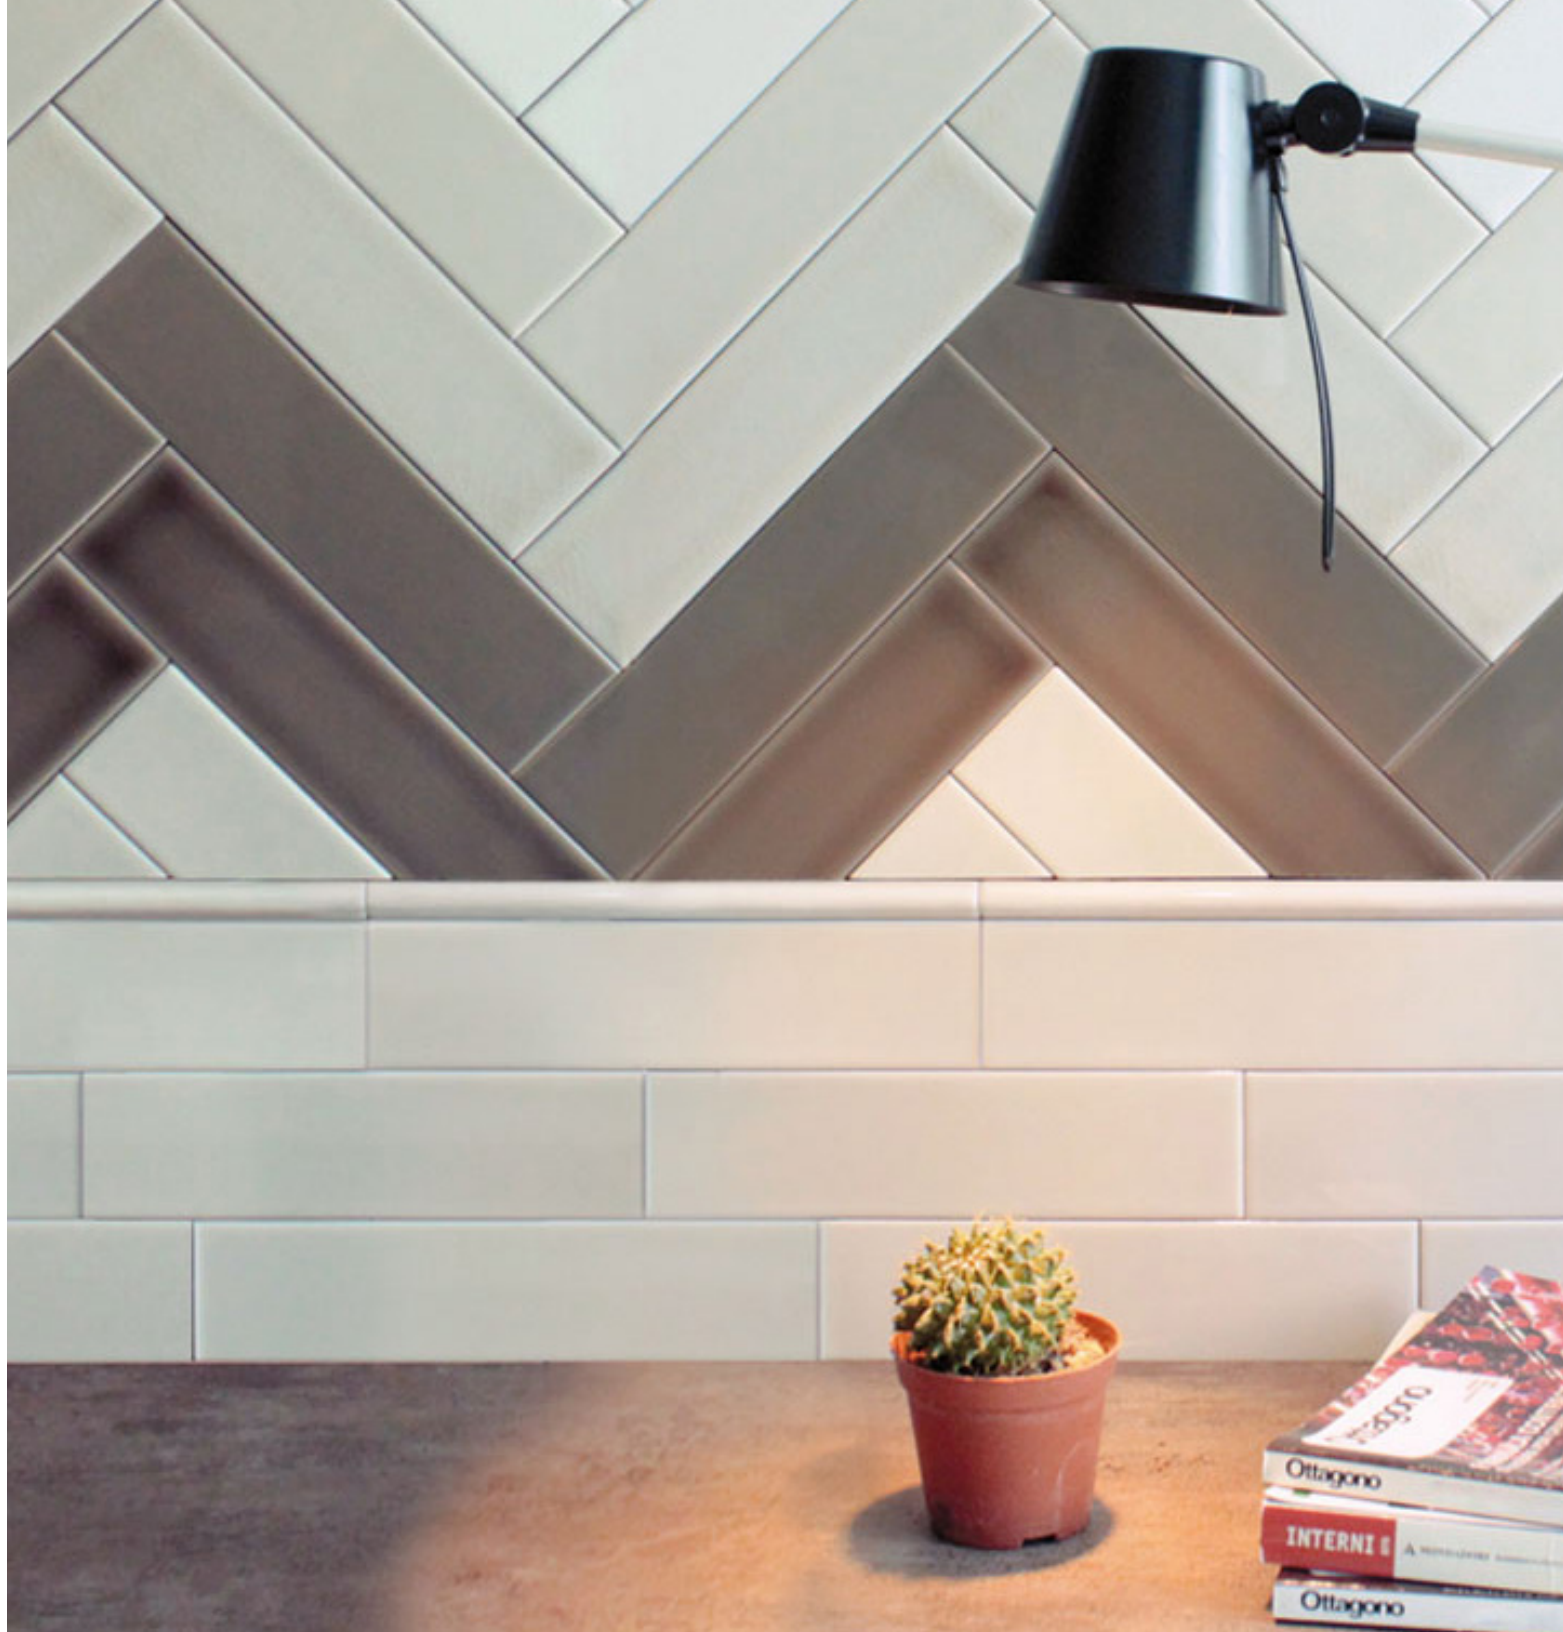

Alabaster

CRACKLED PIECES

TRANSPARENT PIECES