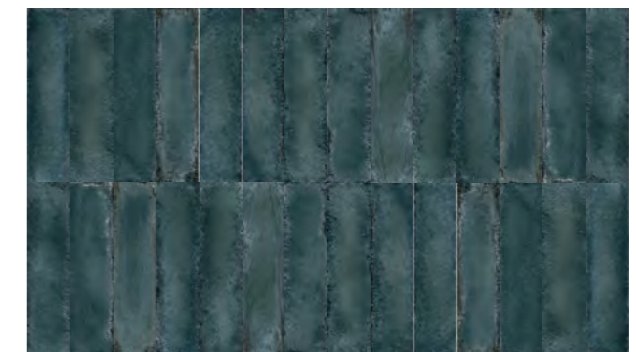

EJA5 Green Lux **IN STOCK**
85 patterns

● T29