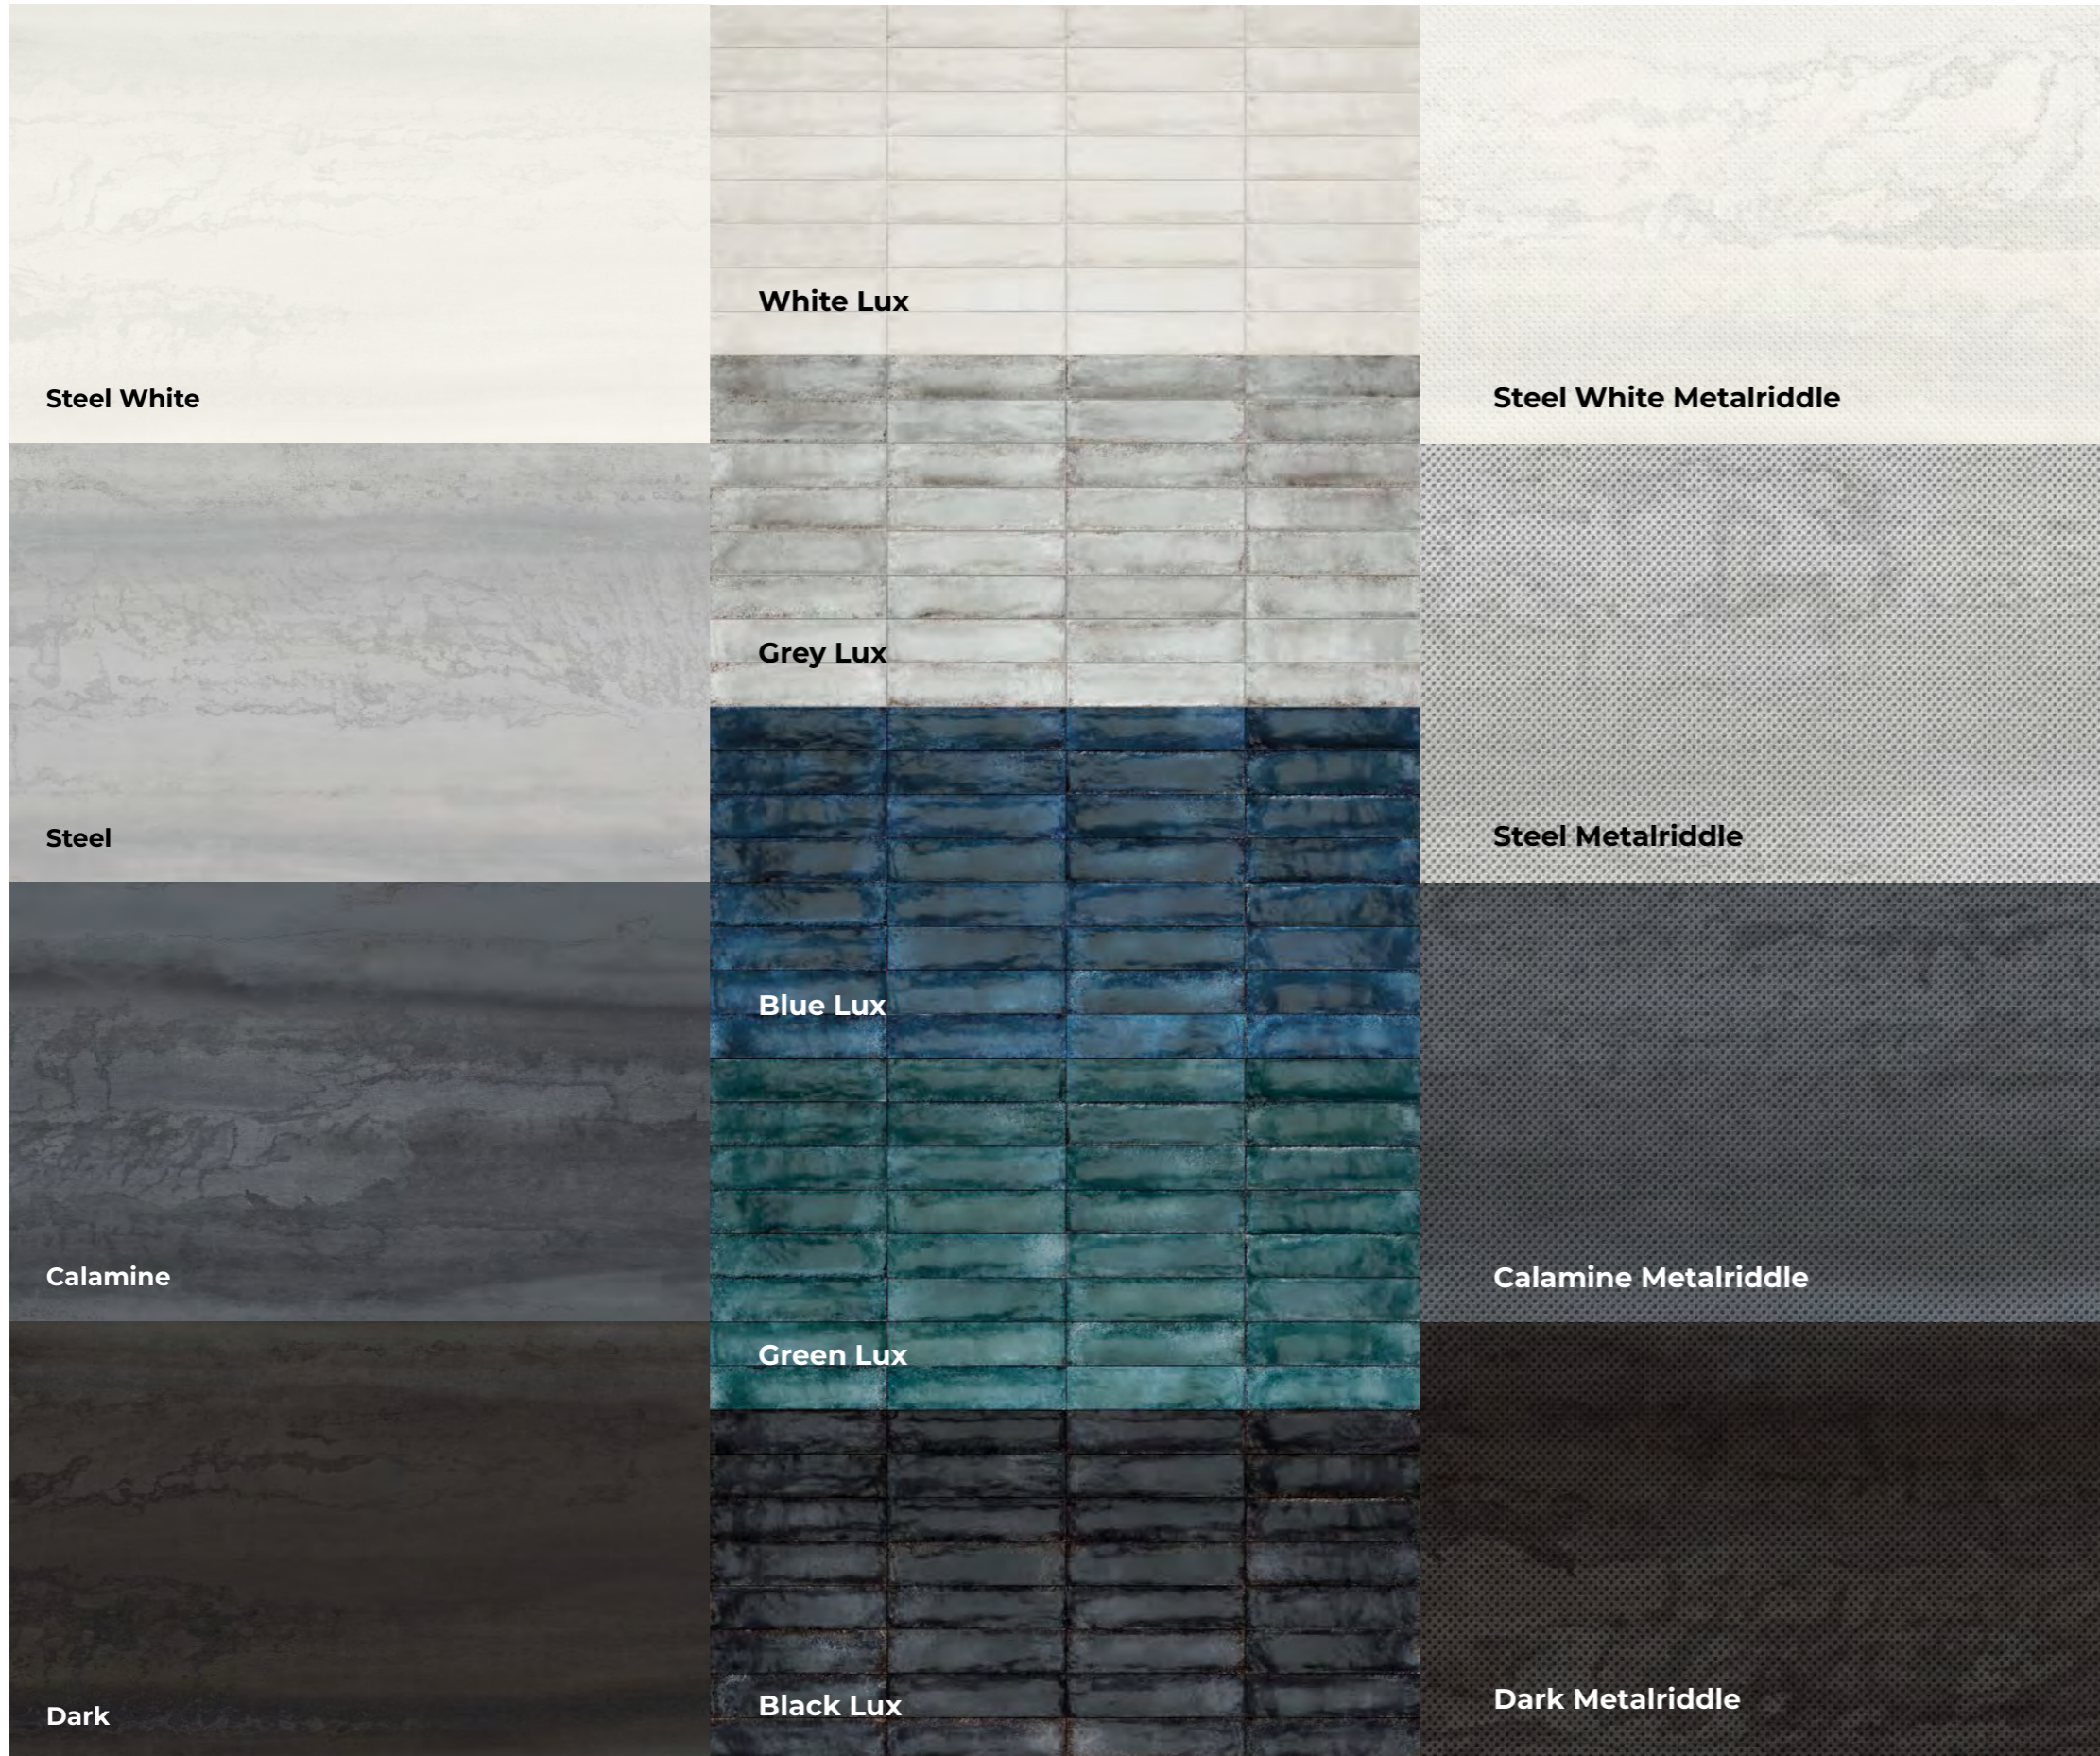

colori

colours - couleurs - farben - colores - цвета

METALLICA

METALBRICK

METALRIDDLE

**CO
LO
RI**