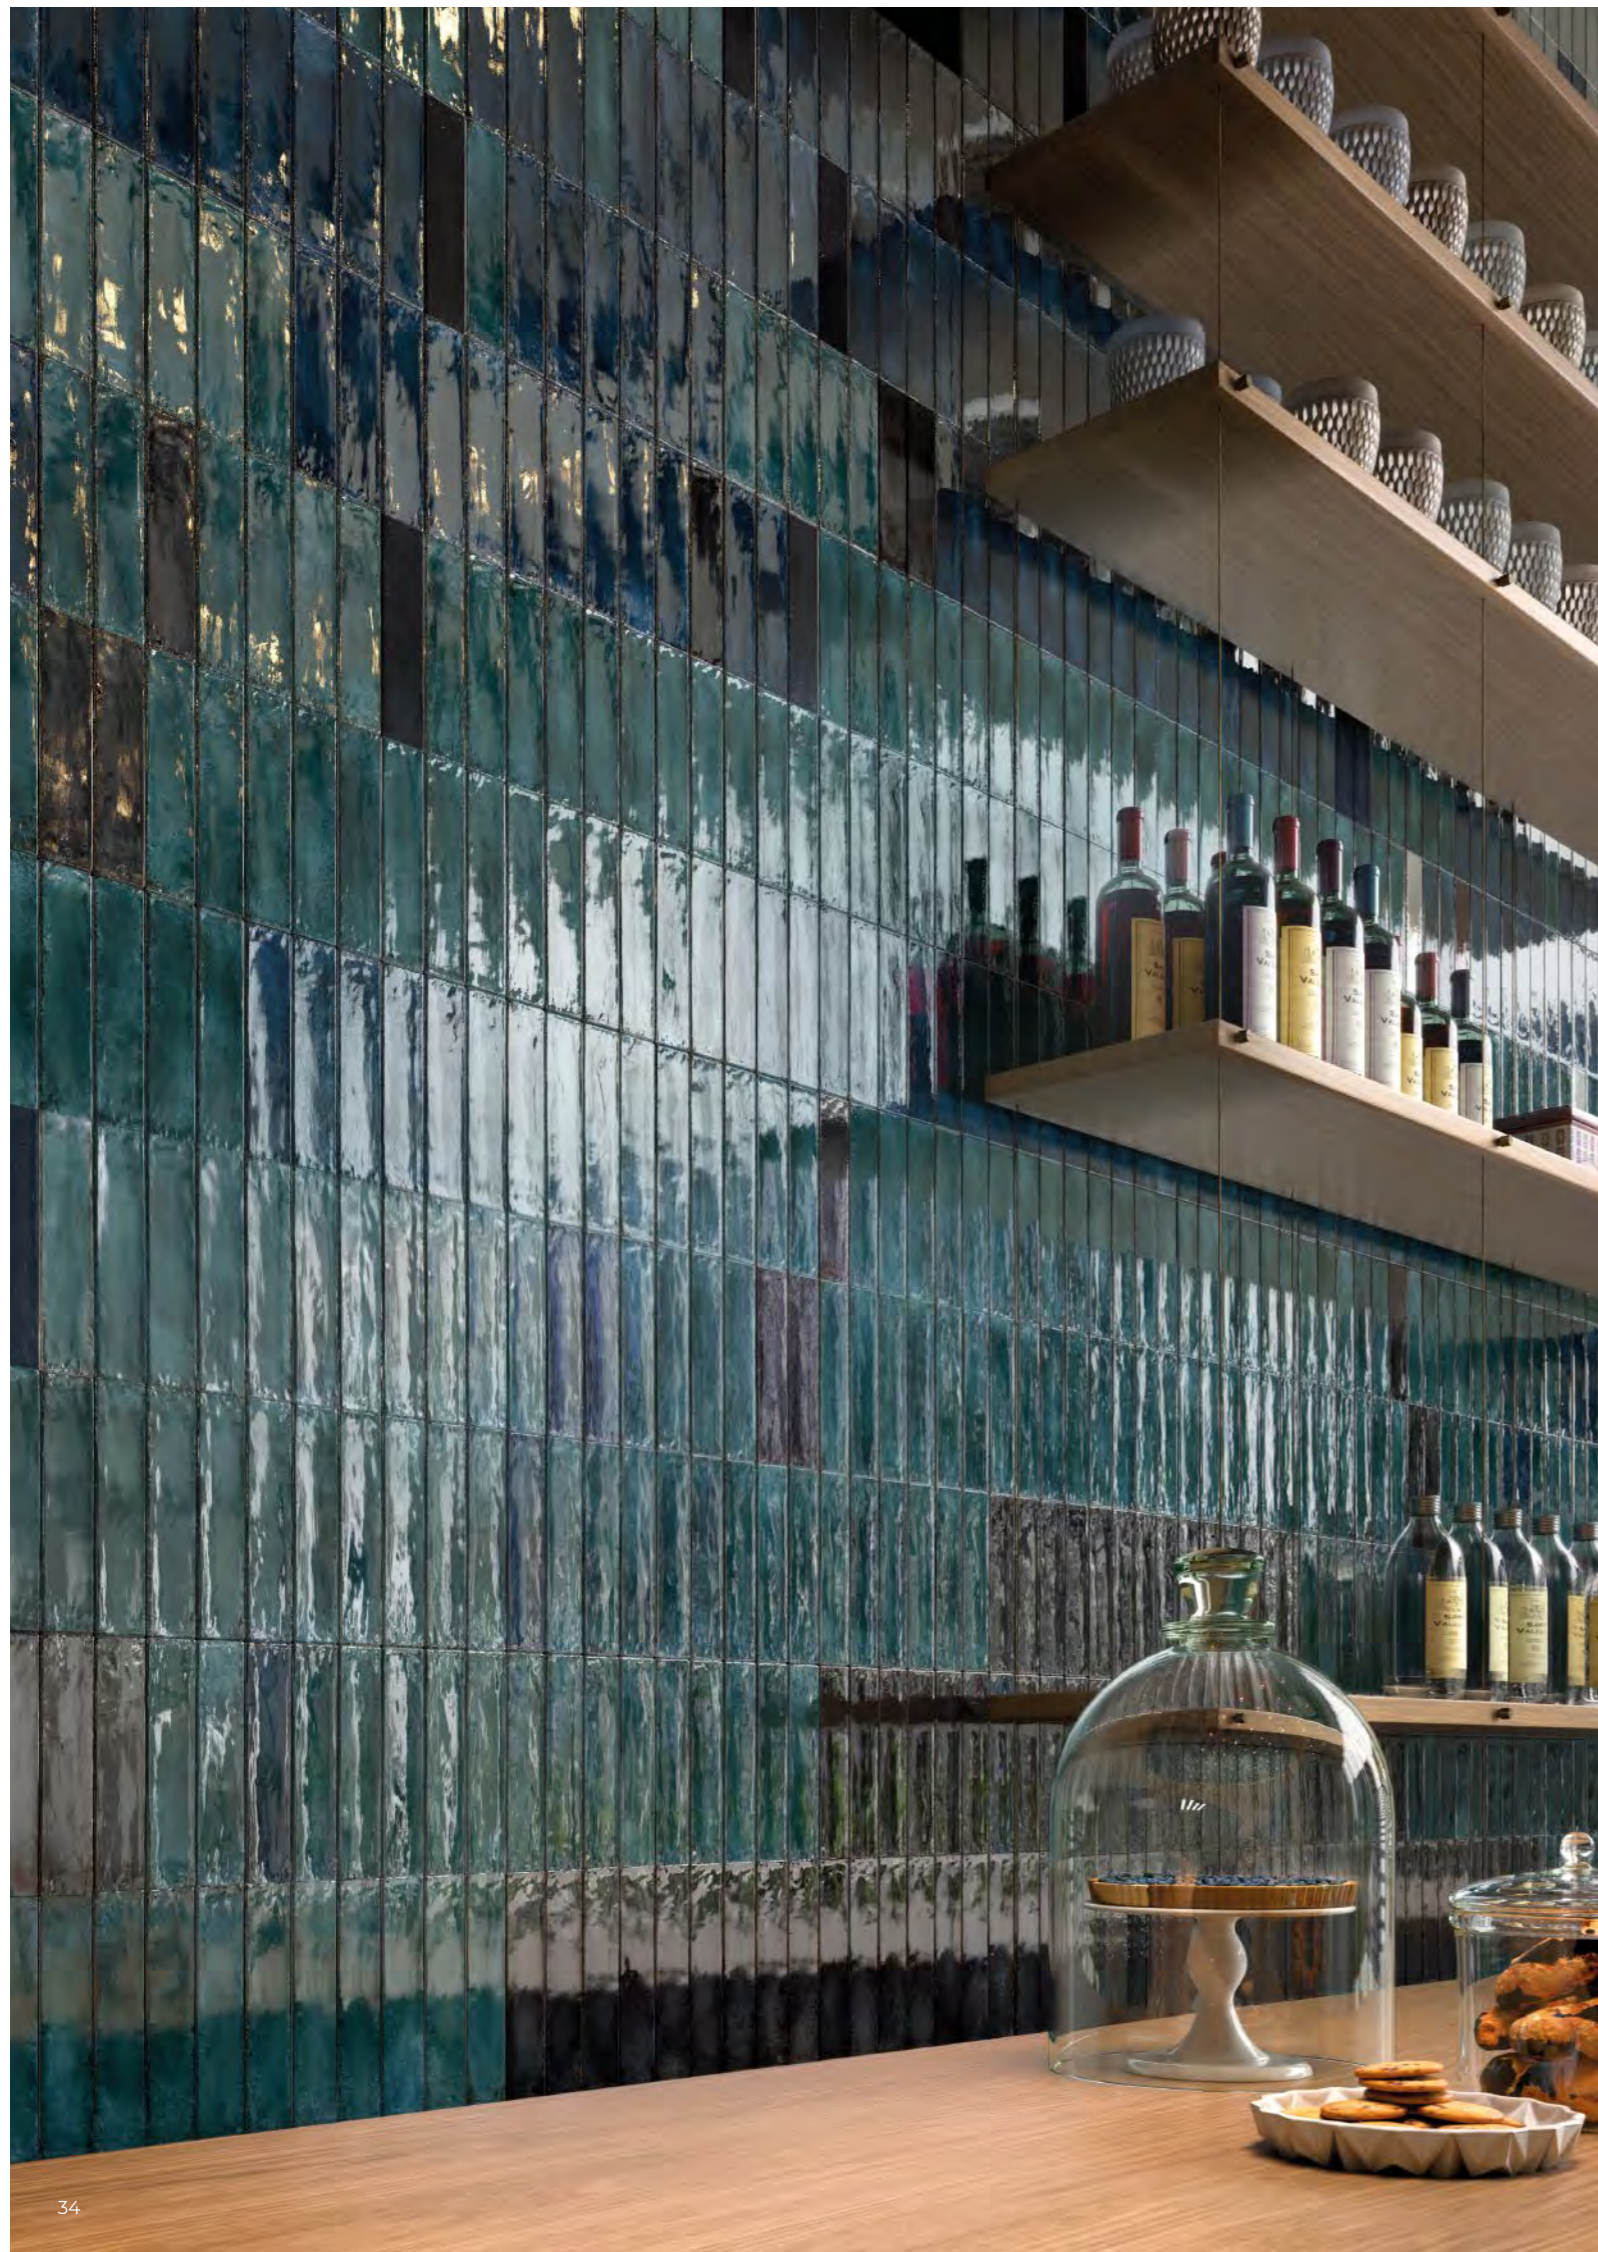

Metalbrick
Black Lux - Blue Lux
Green Lux - Grey Lux
6x24 - 2^{5/8} x 9^{7/16}