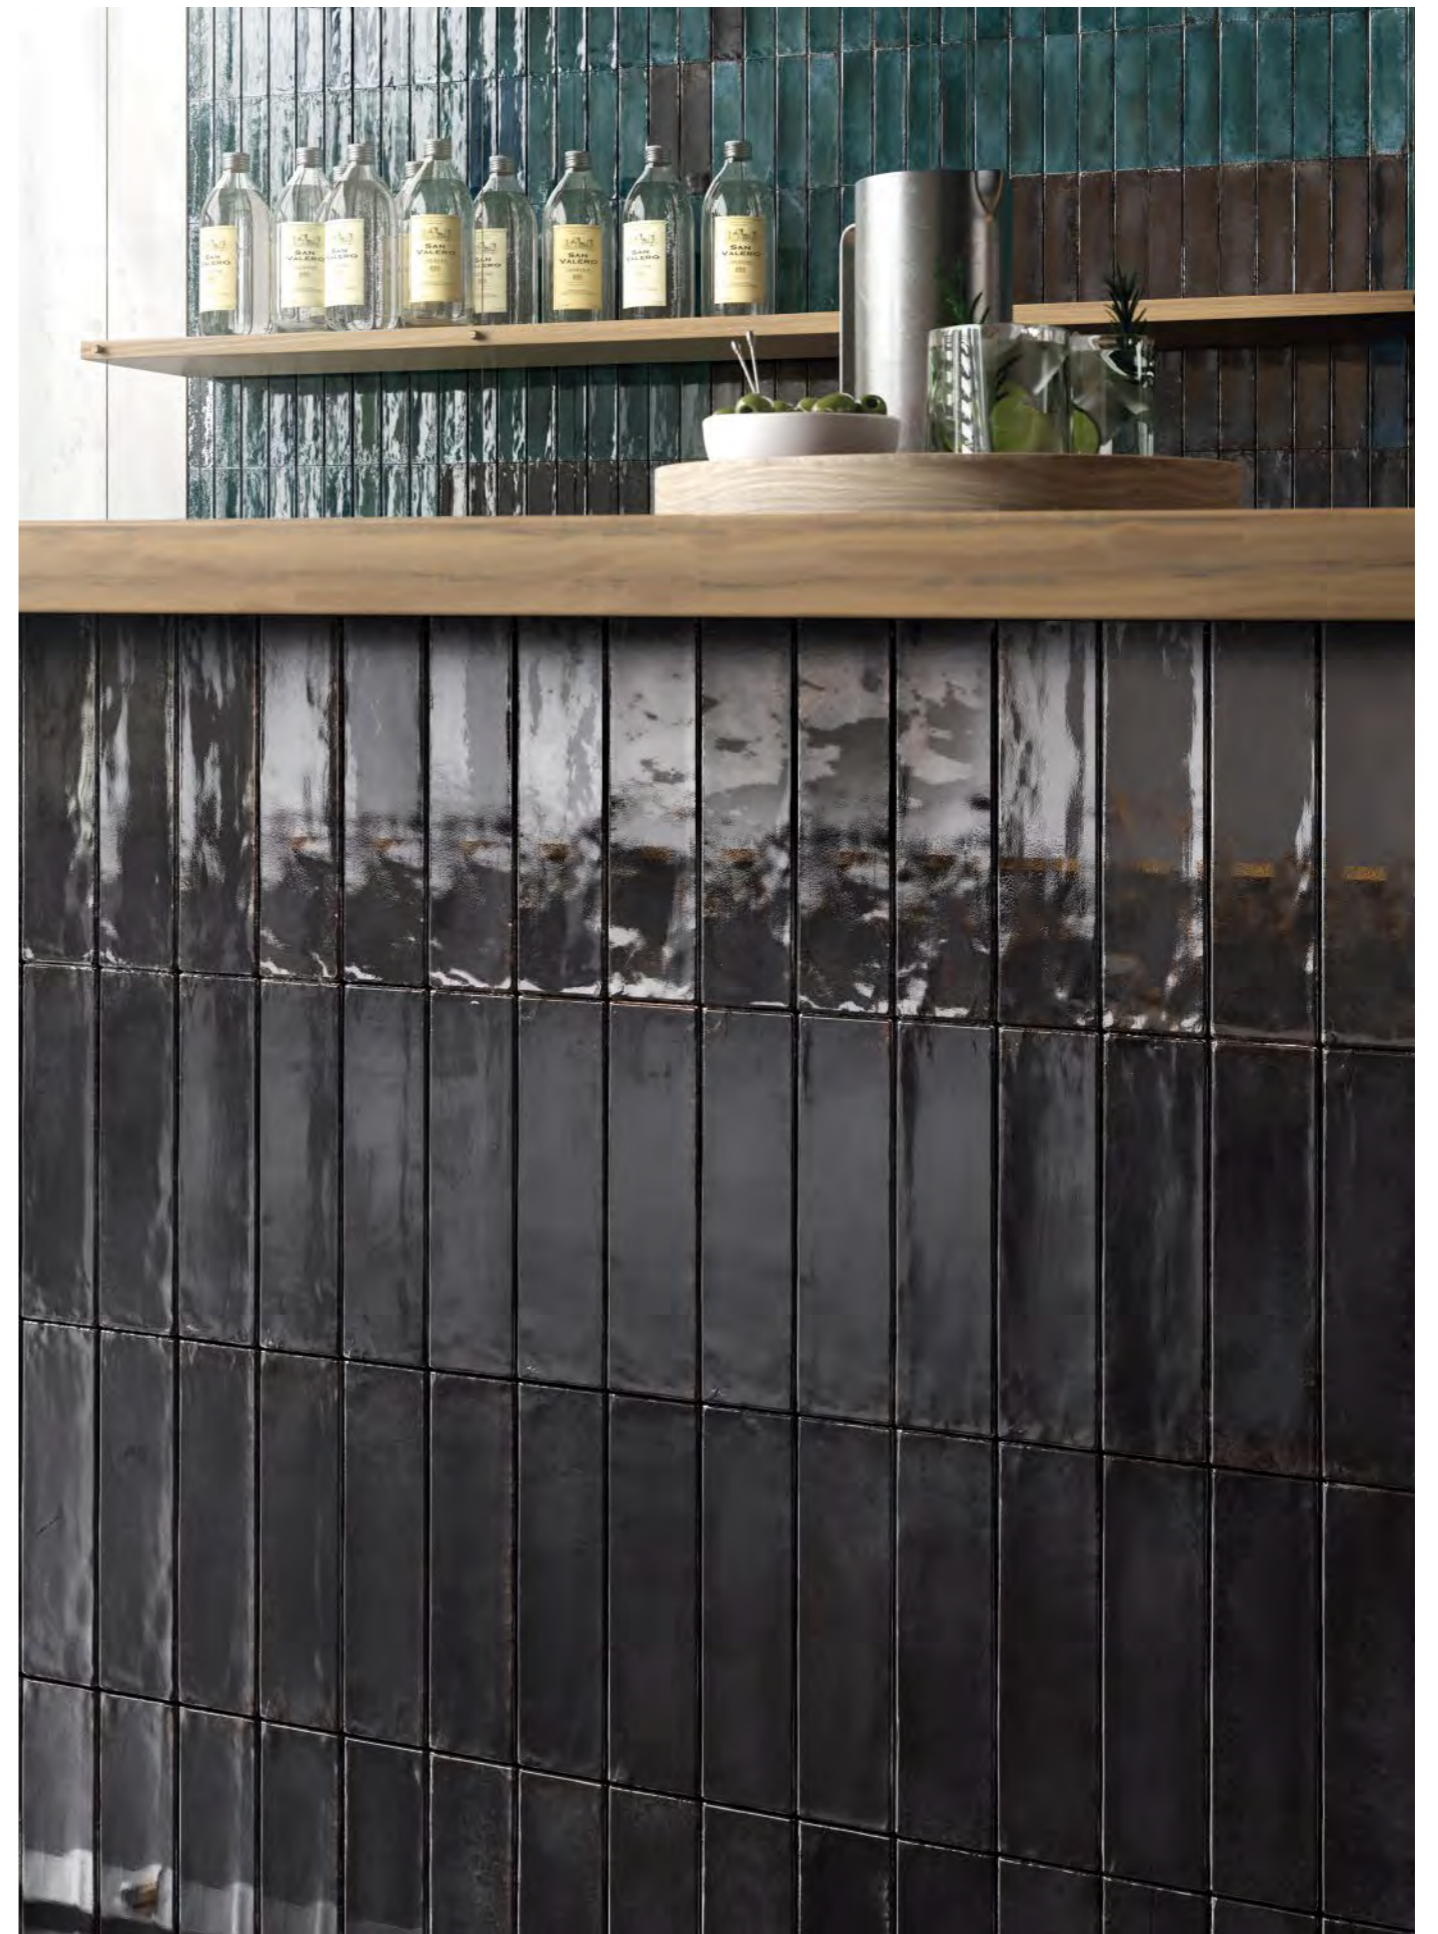

Metalbrick
Black Lux - Blue Lux
Green Lux - Grey Lux
6x24 - 2^{5/8} x 9^{7/16}