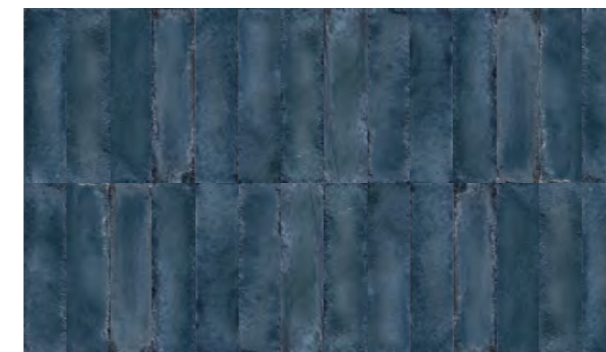

EJA6 Blue Lux **IN STOCK**
83 patterns

● T29