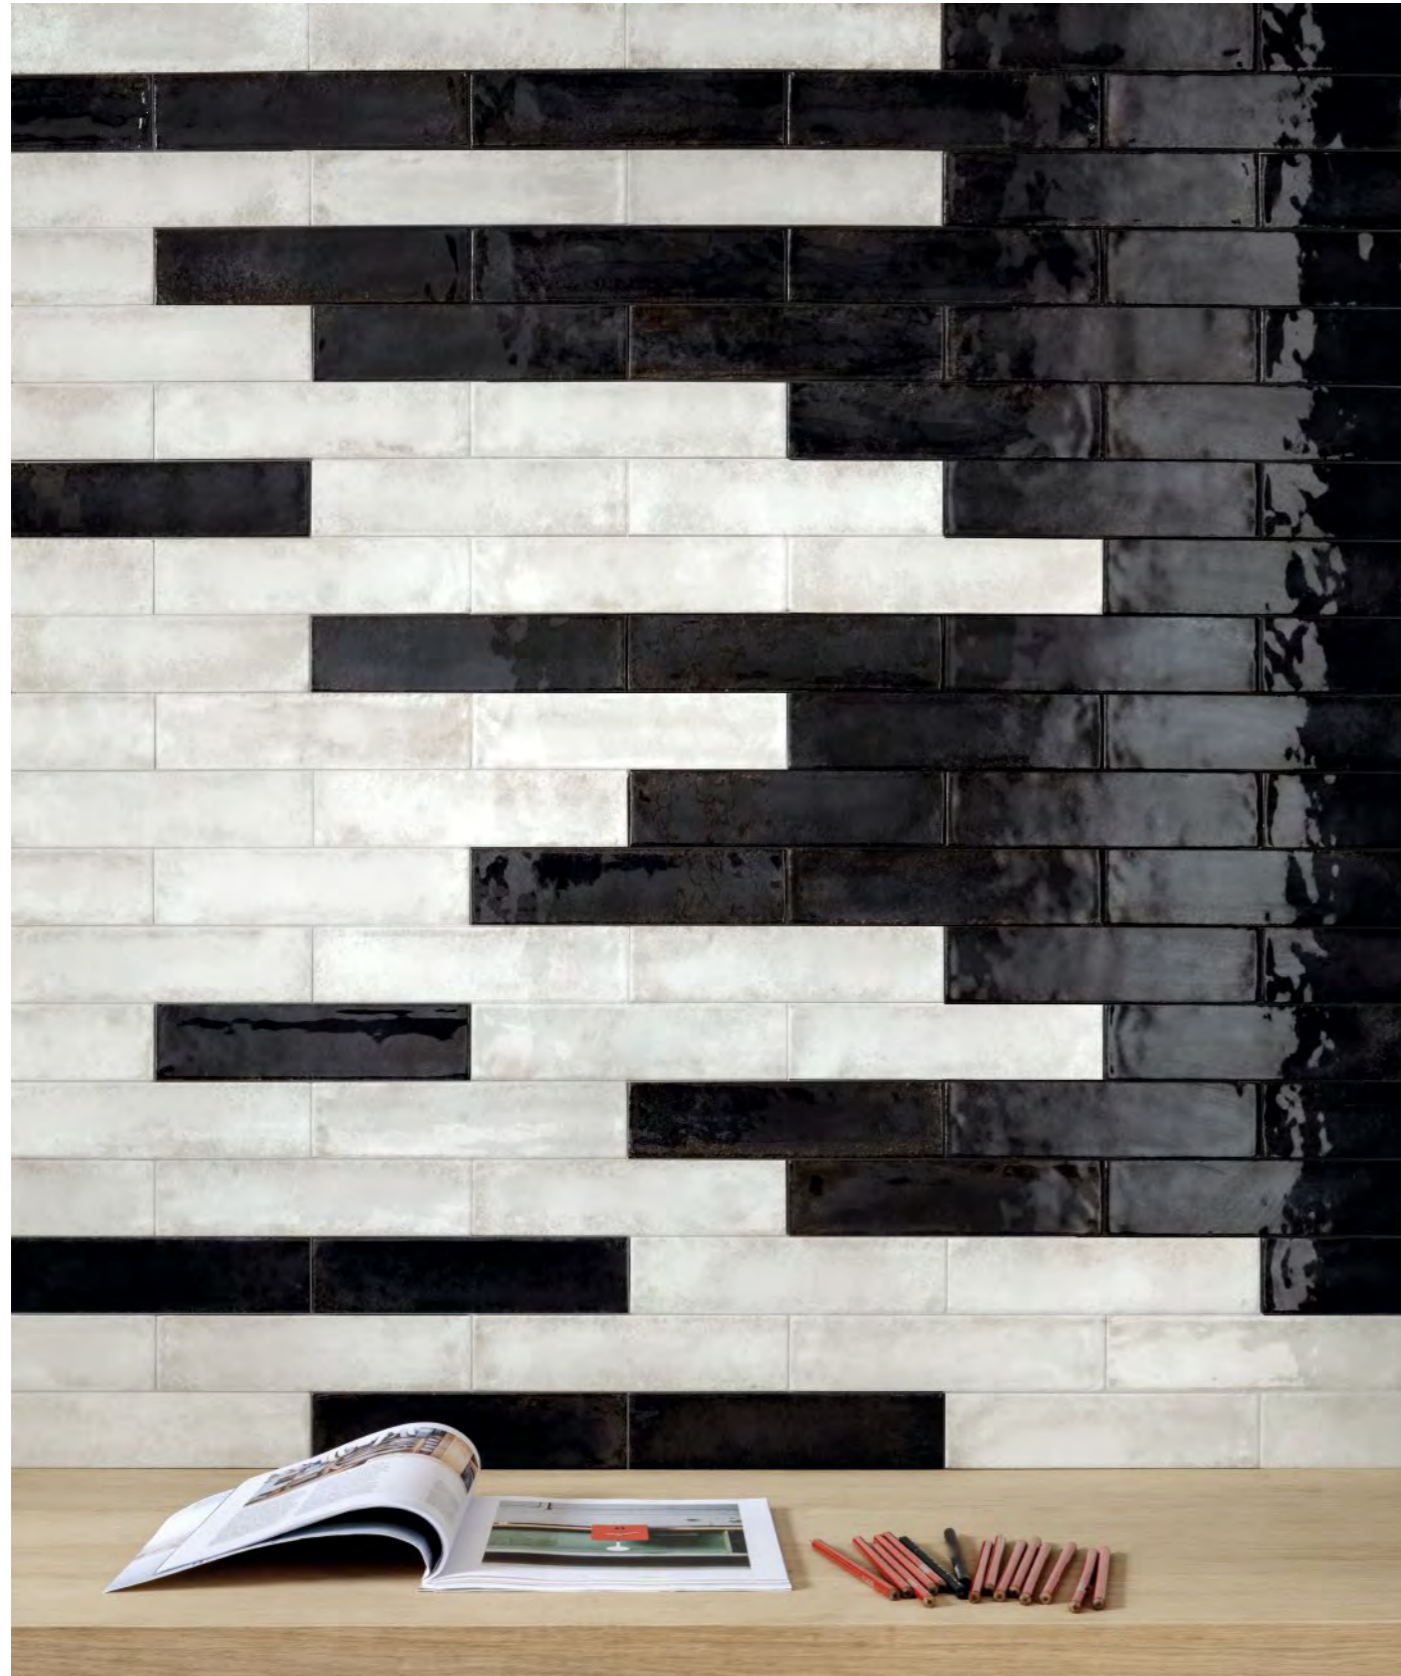

METAL BRICK

Metalbrick
White Lux - Black Lux
6x24 - 2³/₈" x 9⁷/₁₆"

Dark
60x120 - 2³/₈" x 4⁷/₁₆"