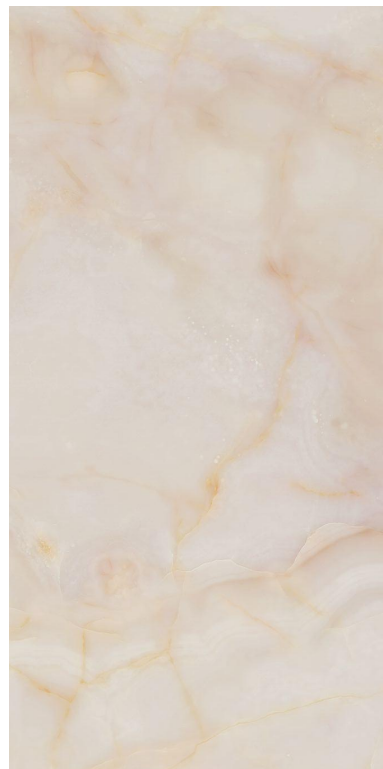

Links:

[Video](#)

[Line
Catalogue](#)

[Technical
Datasheet](#)

[Merchandising
Available](#)

MAJESTIC, Supreme Grey, 24"x24"

MAJESTIC

Color: APUANIAN WHITE
Size: 12"x24"
Finish: Matte (*), rectified

Color: SUPREME GREY
Size: 12"x24"
Finish: Matte (*), rectified

Items stocked at
PIEMME USA warehouse

(* Available also on
LAPPATO finish as special
order

MAJESTIC

★ Special Order
COLORS

Color: PRECIOUS GEM ★
Size: 12"x24"
Finish: Matte/Lappato, rectified

Color: QUEEN'S TIARA ★
Size: 12"x24"
Finish: Matte/Lappato, rectified

Color: MAJESTIC ONXY ★
Size: 12"x24"
Finish: Matte/Lappato, rectified

MAJESTIC

★ Special Order
COLORS

Color: IMPERIAL PEARL ★
Size: 12"x24"
Finish: Matte/Lappato, rectified