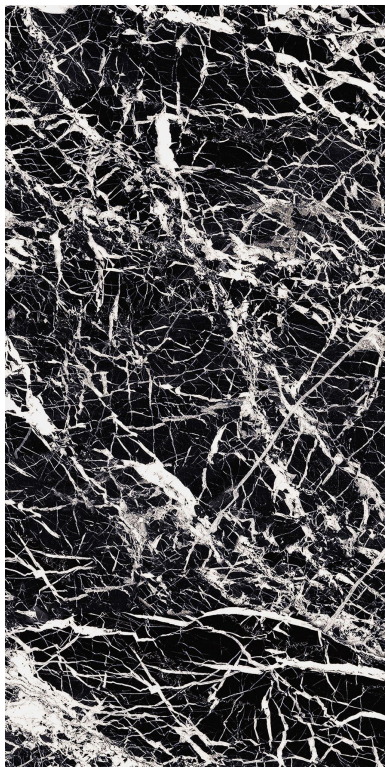

Color: QUEEN'S TIARA ★
Size: 12"x24"
Finish: Matte/Lappato, rectified

Color: MAJESTIC ONXY ★
Size: 12"x24"
Finish: Matte/Lappato, rectified

MAJESTIC

★ Special Order
COLORS

Color: IMPERIAL PEARL ★
Size: 12"x24"
Finish: Matte/Lappato, rectified

Color: GLAM BLACK ★
Size: 12"x24"
Finish: Matte/Lappato, rectified

Color: ROYAL NERO ★
Size: 12"x24"
Finish: Matte/Lappato, rectified