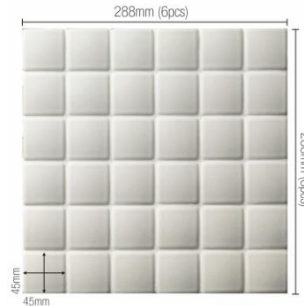

Website
inaxtile.com

MADOKA-R for Bathroom / Kitchen

Spec

Porcelain / Glazed
Field Tile

IM-45P1/MDK-31~MDK-34

Size/pc	45x45mm(1.77x1.77 in)
Size/sht (Actual)	285x285mm(11.2x11.2in)
Size/sht (Nominal)	288x288mm(11.34x11.34in)
Thickness	9.5mm
Joint	3mm
Quantity/sqm	12.1 sheets
Quantity/sqf	15.92
Quantity/ctn	18 sheets
Weight/ctn	22.5kg (49.6lb)
HS code (2017)	6907.22-100

Dimension of Sheet

Mounting: Front Paper

Dimension of piece (Convex)

Note:

Grouting is necessary for bathroom wall use.
Handle MDK-35 carefully as it is easy to get scratches and stains may be remarkable due to Metallic glazing.
Has color and glaze variation.