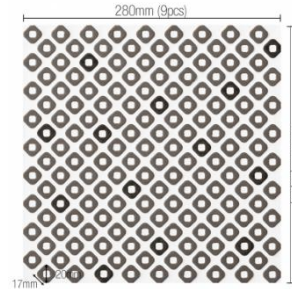

## Spec

Porcelain / Glazed

Field Tile

**DTL-17P1/KNK-1~KNK-2**

Size/pc	17x17mm (.67x.67in)
Size/sht (Actual)	284x284mm (11.18x11.18in)
Size/sht (Nominal)	280x280mm (11.02x11.02in)
Thickness	6.0mm
Joint	5mm
Quantity/sqm	12.9 sheets
Quantity/sqf	10.01
Quantity/ctn	12 sheets
Weight/ctn	7.3kg (15.5lb)