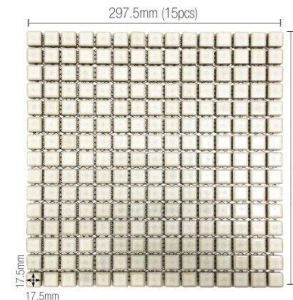

## Spec

Porcelain / Glazed

Field Tile

**IM-20P1/KLG-1~KLG-13**

Size/pc	17.5x17.5mm (.67x.67in)
Size/sht (Actual)	297.5x297.5mm (11.71x11.71in)
Size/sht (Nominal)	300x300mm (11.81x11.81in)
Thickness	6mm
Joint	2.5mm
Quantity/sqm	11.5 sheets
Quantity/sqf	16.79
Quantity/ctn	18 sheets
Weight/ctn	16.5kg (36.4lb)
HS code (2017)	6907.22-100

**Note:**

Has big color variation.

Dimension of Sheet

Mounting : Back net

**Installation Material**

Adhesive ✓

Mortar ✗

Grouting ✓