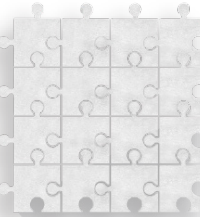

---

JIGSAW

low  
artile

# JIGSAW

---

The porcelain ceramic mosaic shape can be used in various ways to create a playful statement while achieving a decisive design aesthetic. The scale of the porcelain ceramic puzzle pieces makes it ideal for backsplashes, counters and bar-face applications as well as for feature walls while additionally the matte version can also be used for floor applications. Try a cheeky checkerboard pattern or drop polished inserts into a field of matte porcelain tiles to add some extra pop.

Material: Porcelain Ceramic

Finish: Matte

Colors: Ultra White, Jet Black

Size: 12"x12" nominal sheet mounted mosaic

Thickness:  $\frac{3}{8}$ " nominal

Application: Matte wall, counter and floor

Note: when installed as flooring the pieces must be fully supported by the setting material.

Suggested Grout:

STARLIKE - ROSSO MATTONE EVO 580

ULTRA WHITE

Matte

JET BLACK

Matte

D9C Showroom, Boston, MA

We invite you to explore all of the Low Art Tile collections by visiting  
Division 9 Collaborative.