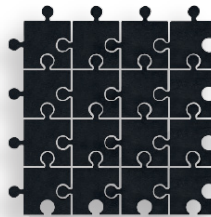

---

JIGSAW

low  
artile

# JIGSAW

---

The porcelain ceramic mosaic shape can be used in various ways to create a playful statement while achieving a decisive design aesthetic. The scale of the porcelain ceramic puzzle pieces makes it ideal for backsplashes, counters and bar-face applications as well as for feature walls while additionally the matte version can also be used for floor applications. Try a cheeky checkerboard pattern or drop polished inserts into a field of matte porcelain tiles to add some extra pop.

Material: Porcelain Ceramic

Finish: Matte

Colors: Ultra White, Jet Black

Size: 12"x12" nominal sheet mounted mosaic

Thickness:  $\frac{3}{8}$ " nominal

Application: Matte wall, counter and floor

Note: when installed as flooring the pieces must be fully supported by the setting material.

Suggested Grout:

STARLIKE - ROSSO MATTONE EVO 580

ULTRA WHITE

Matte

JET BLACK

Matte

D9C Showroom, Boston, MA

We invite you to explore all of the Low Art Tile collections by visiting  
Division 9 Collaborative.