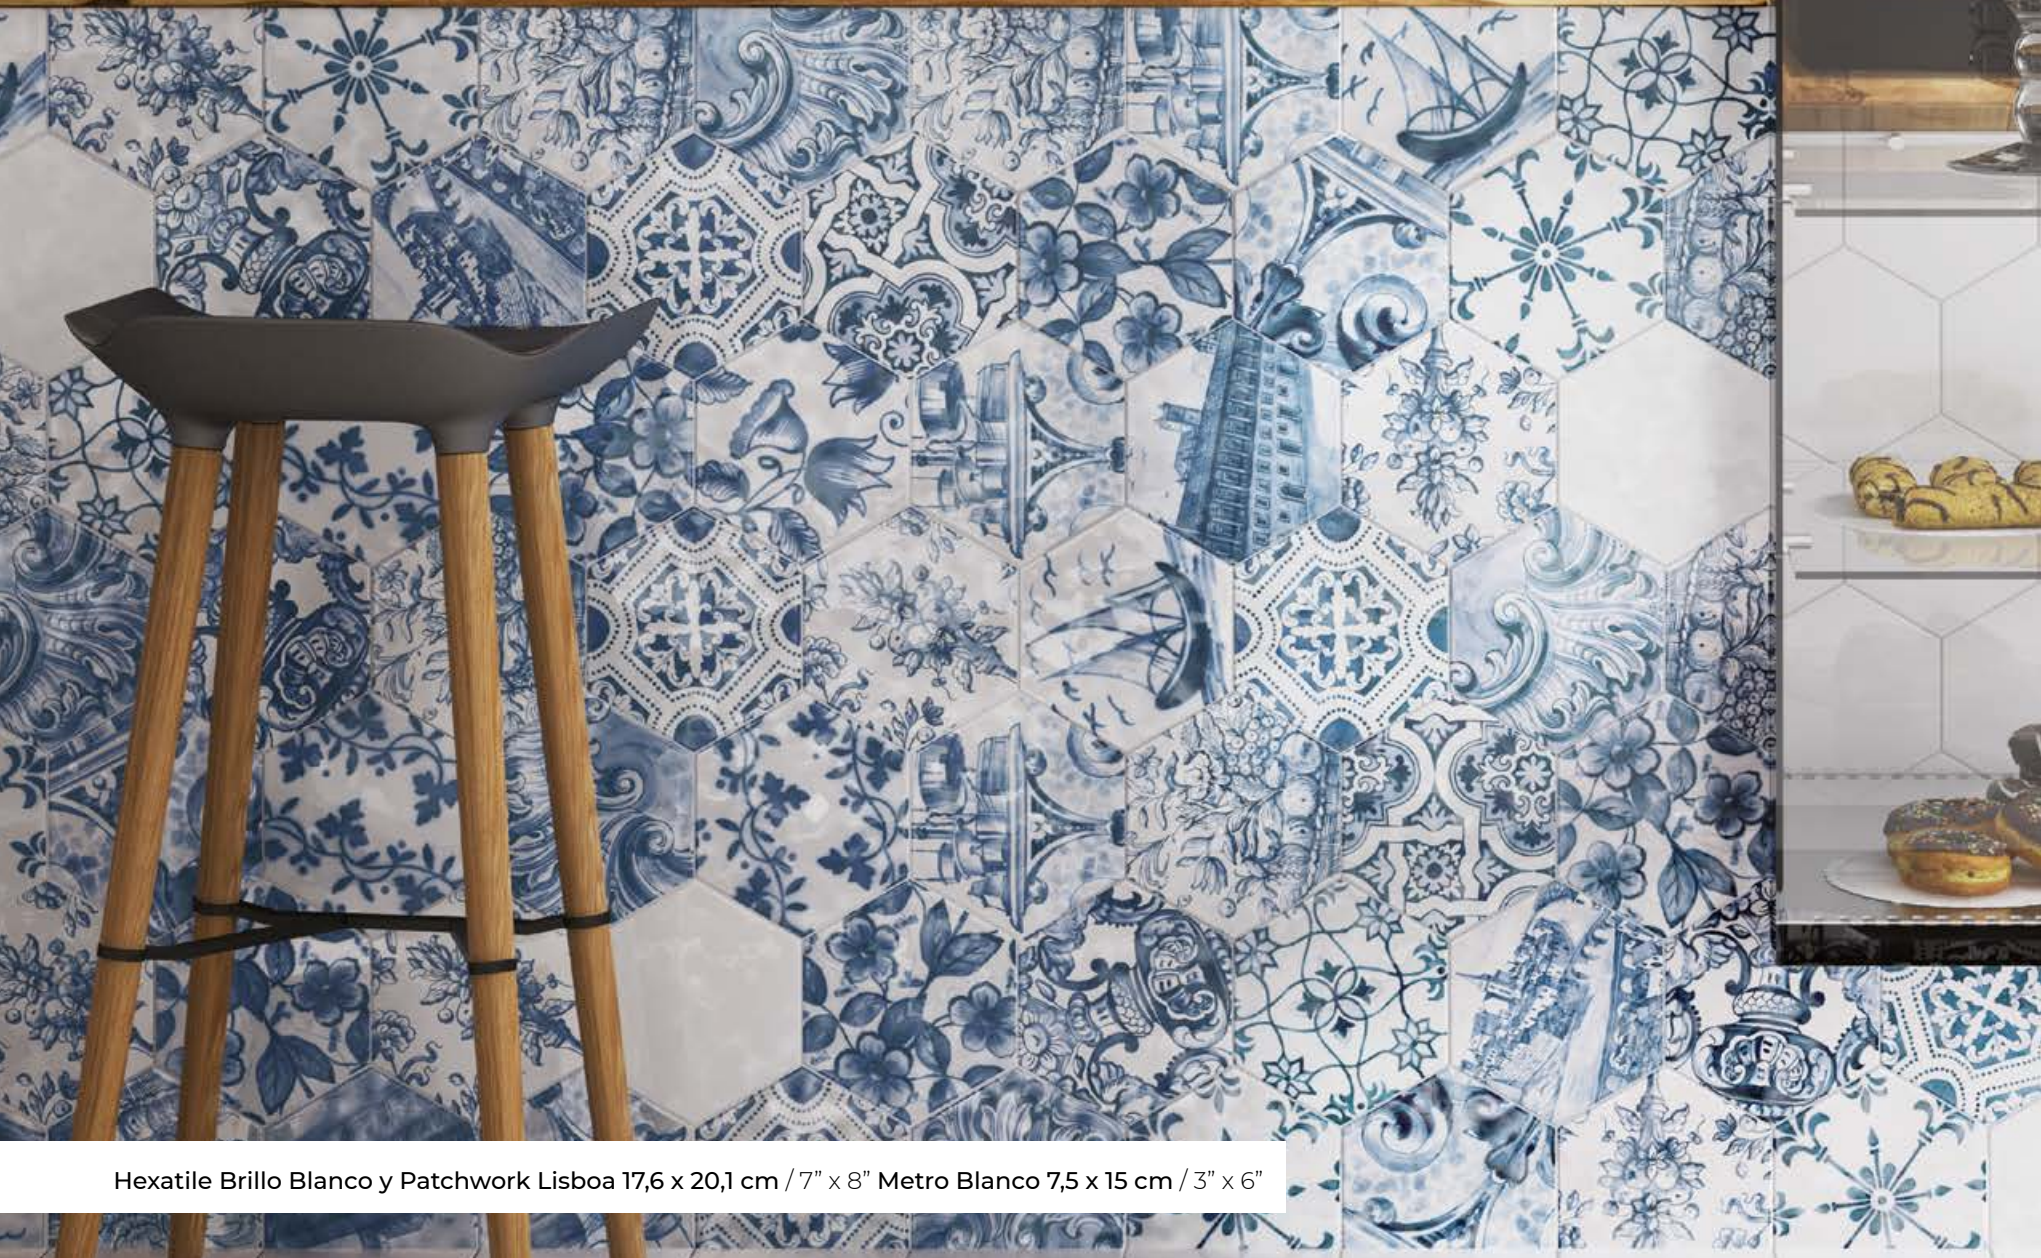

breve + foam
cafe latte
espresso + milk
(topped w/ foam)
MOKAH (S)
cafe mokah
white mokah
nickeroo
turtle mokah
twilight mokah
campsite mokah
raspberry creme
Hawaiian Mokka
extras - syrup, whip, shot .50
almond milk, breve, soy 1.00

espresso + foam
cafe mocha
espresso + choc.
+ milk + whip
3.75 / 4.25
4.50
**ALL
DRINKS
HOT or
ICED**

Hexatile Brillo Blanco y Patchwork Lisboa 17,6 x 20,1 cm / 7" x 8" Metro Blanco 7,5 x 15 cm / 3" x 6"