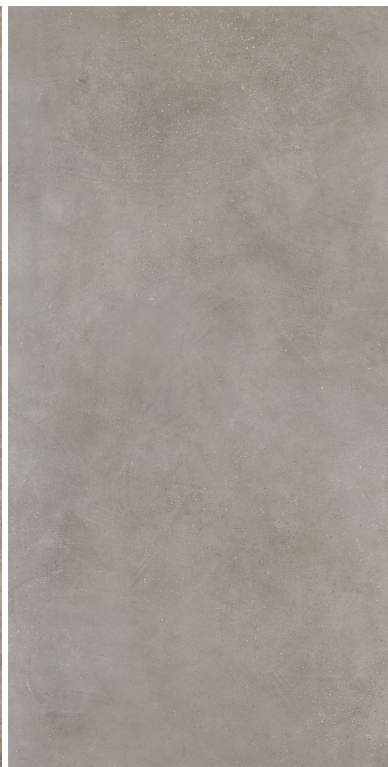

Color: ASH (light grey)

Size: 12"x24"

Finish: Matte, rectified

Color: CARBON (Anthracite)

Size: 12"x24"

Finish: Matte, rectified

Color: SALT (white)

Size: 12"x24"

Finish: Matte, rectified

GLITCH

★ Special Order
COLORS

Color: CLAY (earth)

Size: 12"x24"

Finish: Matte, rectified

Color: FLINT (med grey)

Size: 12"x24"

Finish: Matte, rectified

Color: GRAPHITE (dark grey)

Size: 12"x24"

Finish: Matte, rectified

Color: GRAVEL (taupe)

Size: 12"x24"

Finish: Matte, rectified

Color: SAND (beige)