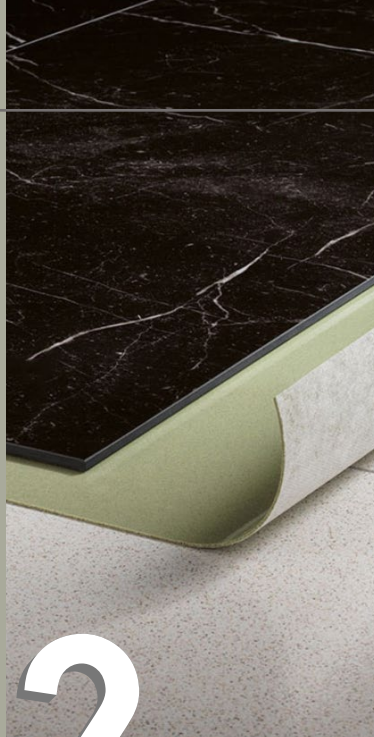

2

LAY EZ TECH TILE SLABS

2

Lay the EZ TECH slabs directly on the mat without the use of adhesives allowing 2mm spacing to maintain the joint