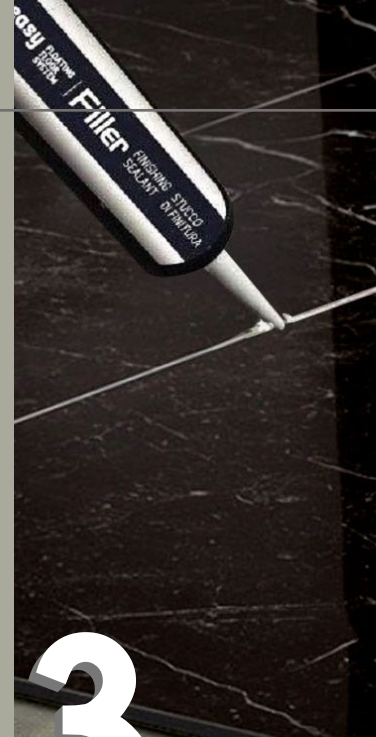

2

Lay the EZ TECH slabs directly on the mat without the use of adhesives allowing 2mm spacing to maintain the joint

3

SEAL THE TILE JOINTS

3

After laying EZ TECH on the floor, its necessary to seal the spaces between the slabs with Filler

4

PERFECT SURFACE

4

Once dry this sealant guarantees a perfect walkable and waterproof surface

VIDEO

SPACES

SPACES FOR EZ TECH

Gym