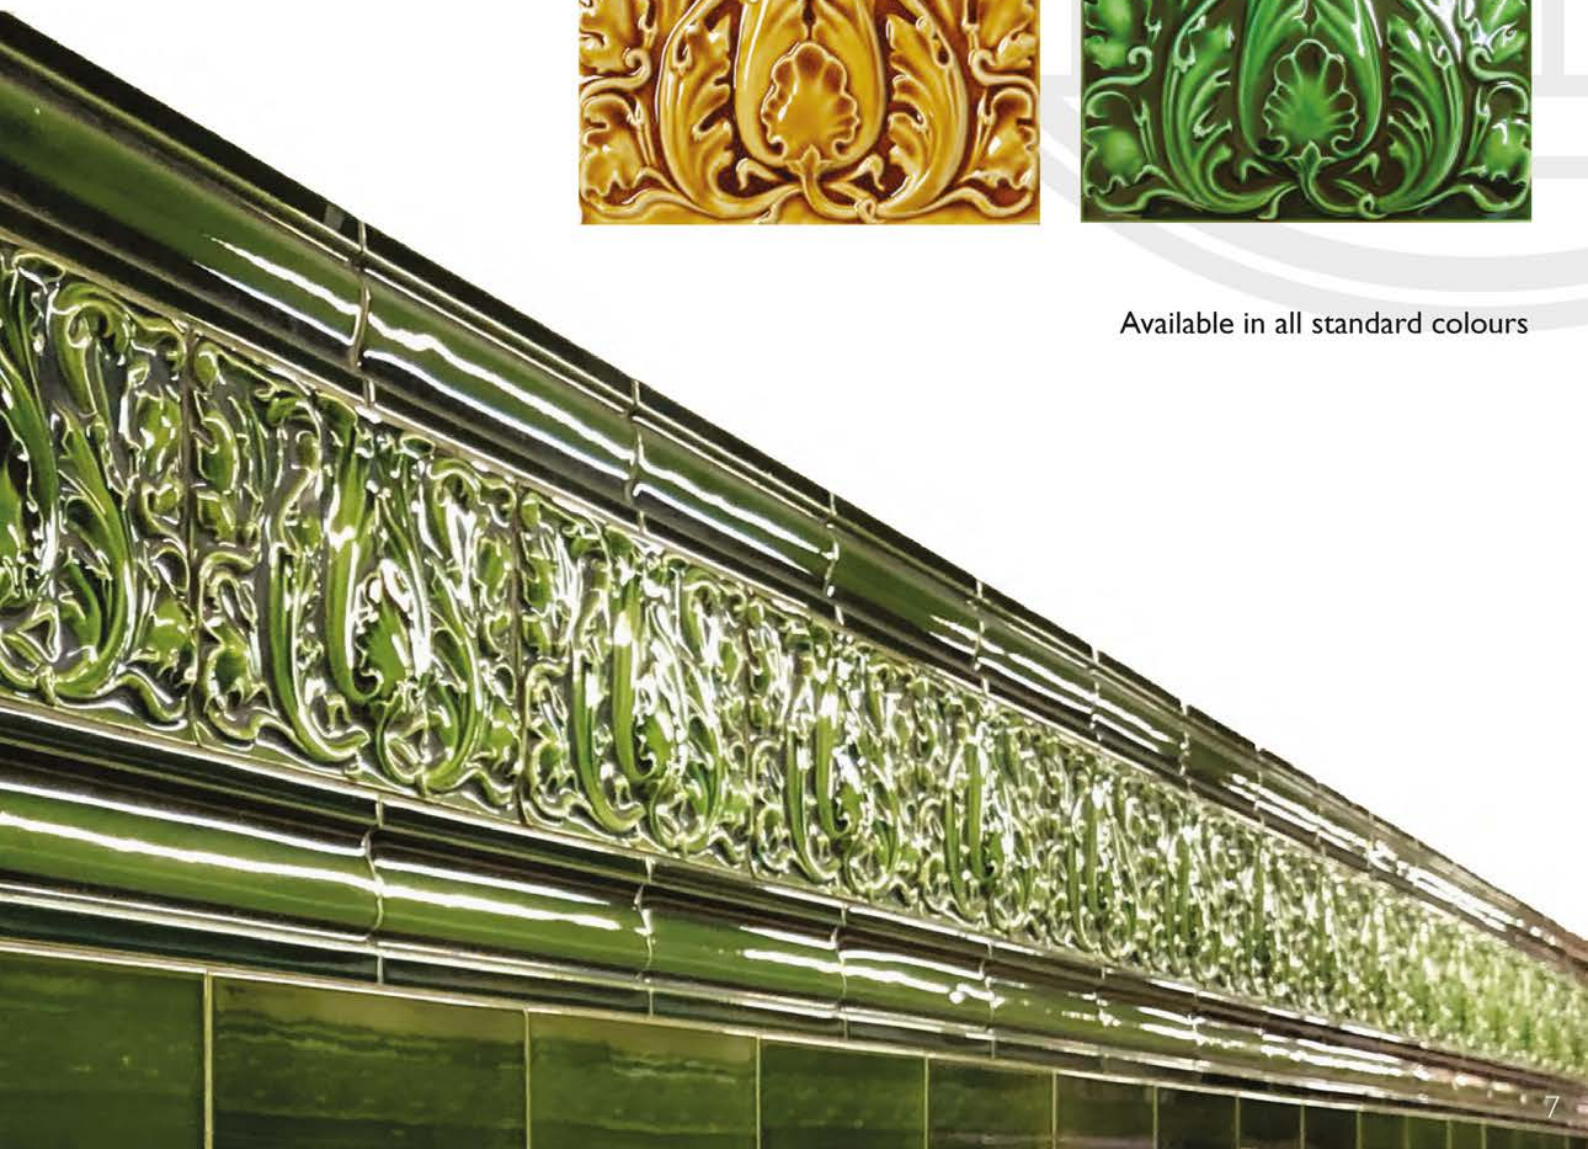

Available in all standard colours