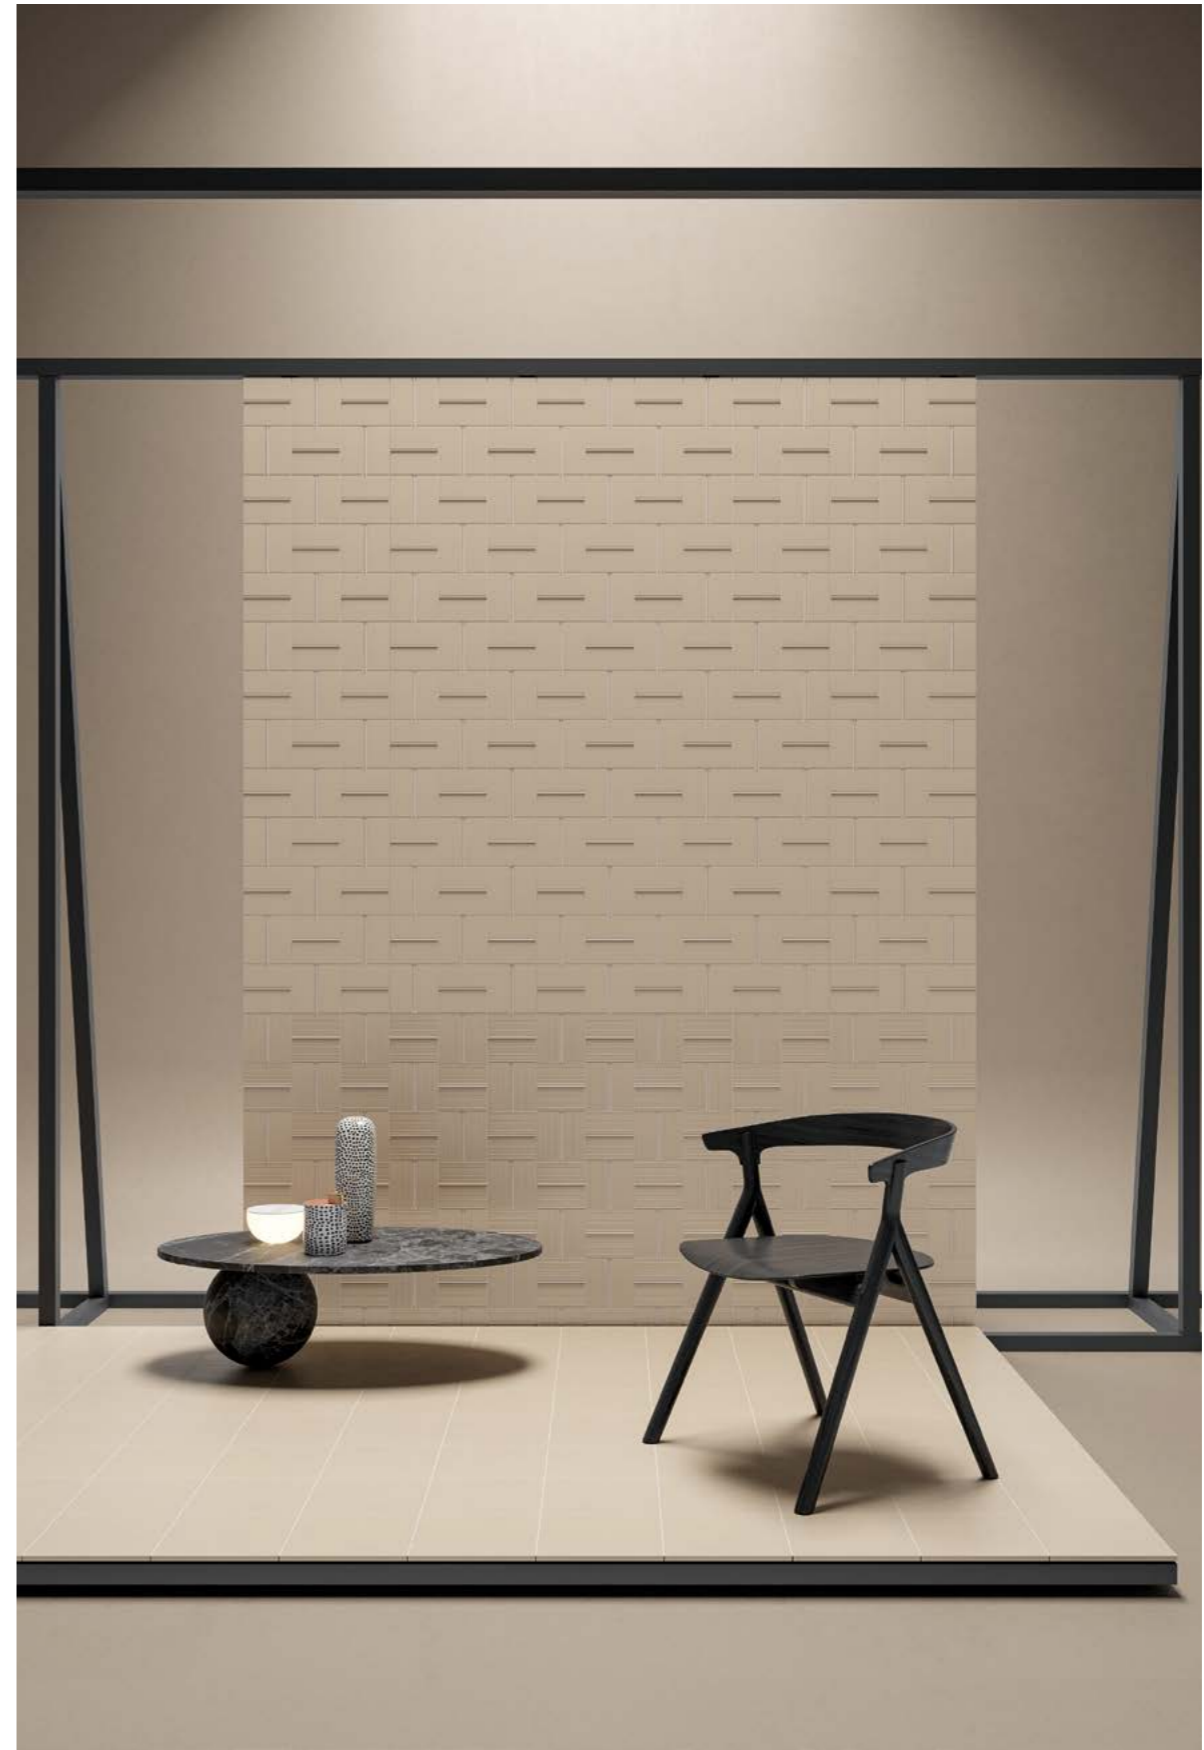

# Colours Beige

Design:  
DB Studio

**BEIGE**  
23,25x23,25 cm | 9"x9"  
≅ 8,5 mm

IT Anno:  
2021

EN Year:  
2021

# Match

- MATCH**
- 1 - Segments Large Bone
  - 2 - Segments Small Bone
  - 3 - Colours Beige
  - 4 - Segments Small Plus Bone
  - 5 - Linea Metal Copper
  - 6 - Linea Cinnamon

**Linea**  
Metal Copper

**Linea**  
Cinnamon

**Colours**  
Beige

**Segments**  
Small Plus Bone

**Segments**  
Small Bone

**Colours**  
Beige