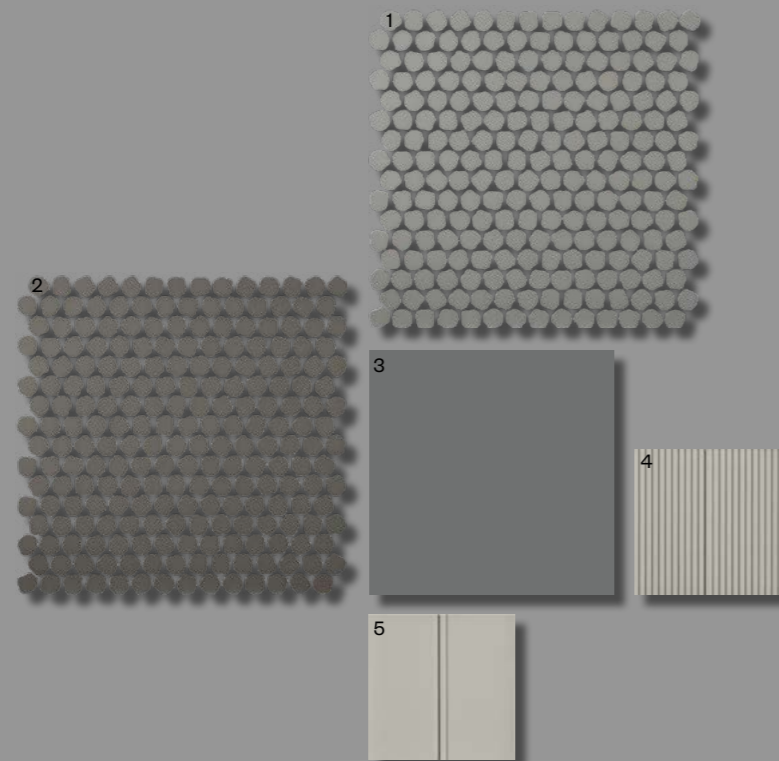

Match

MATCH
1 - Bonbon Ardesia
2 - Bonbon Smoke
3 - Colours Dark Grey
4 - Segments Small Plus Ice
5 - Segments Small Ice