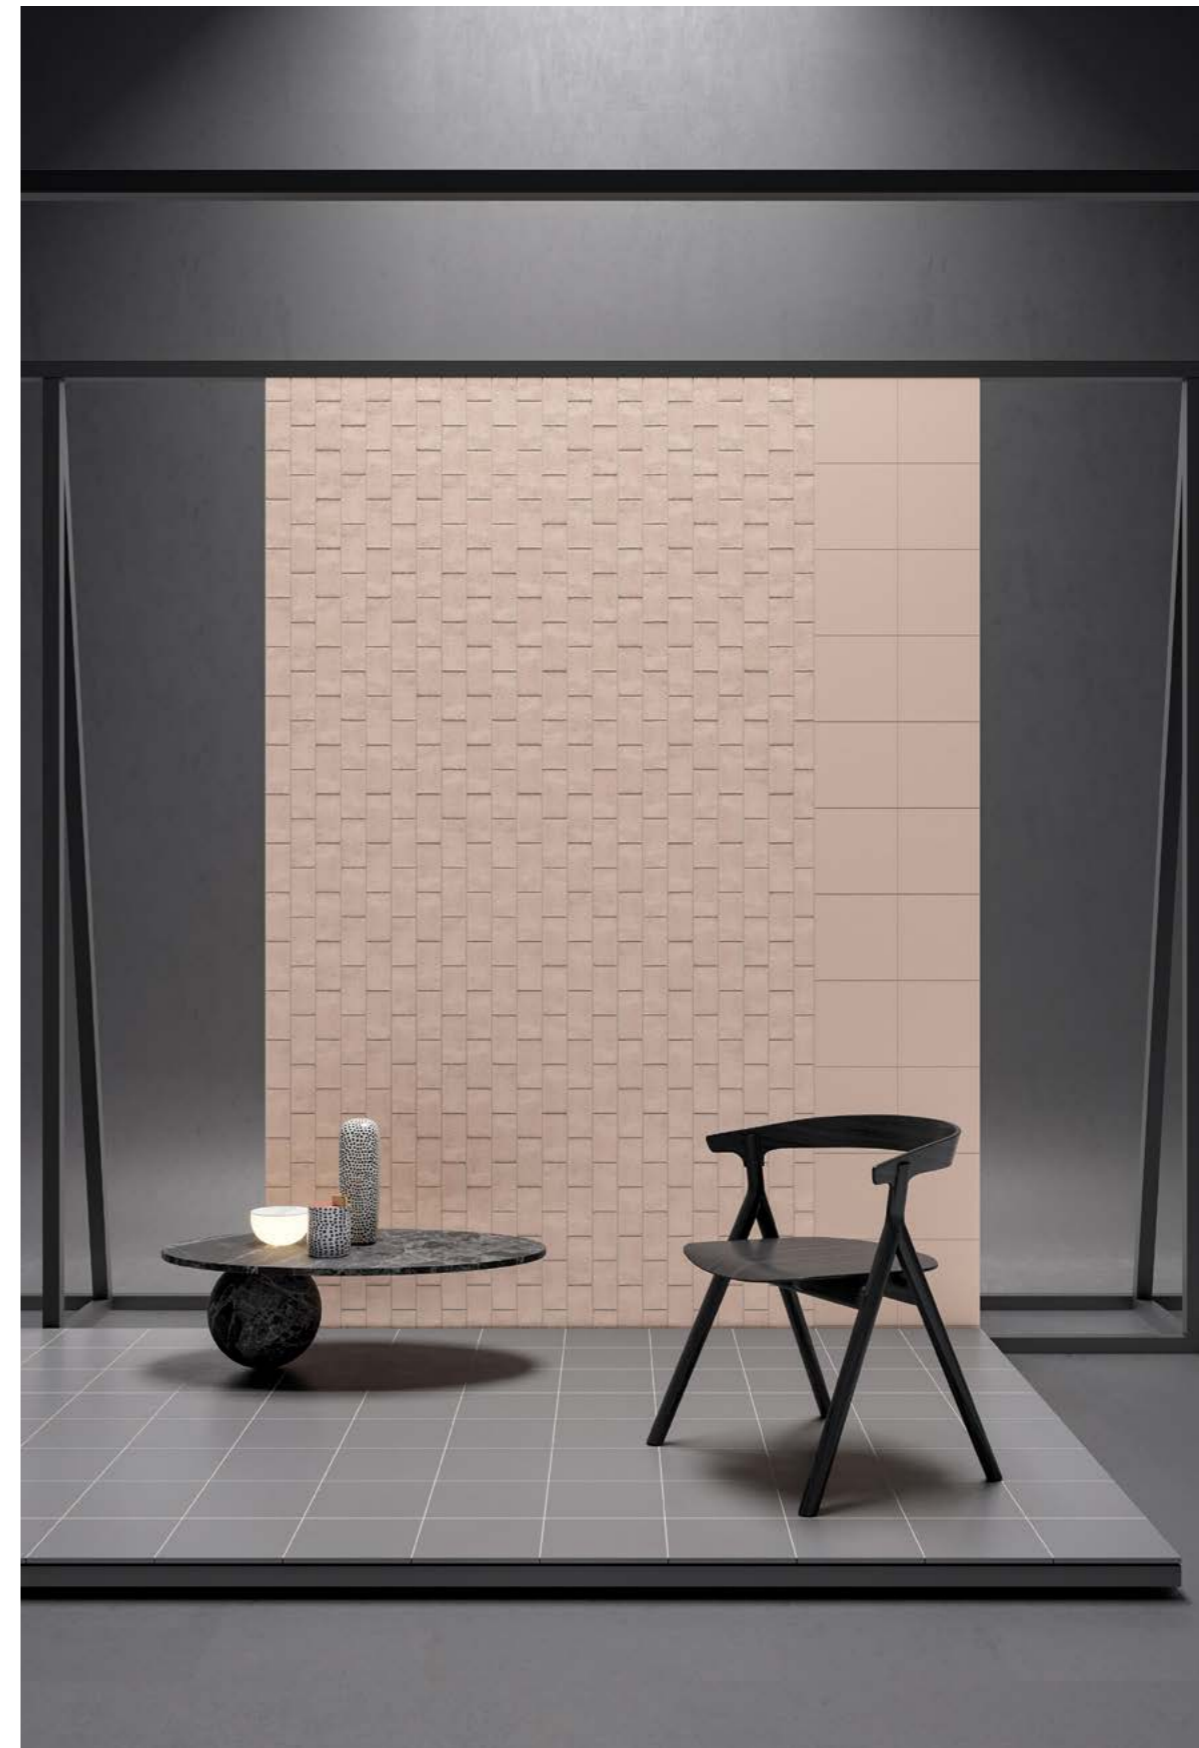

MATCH
1 - Imprint Pink
2 - Colours Pink
3 - Linea Pink