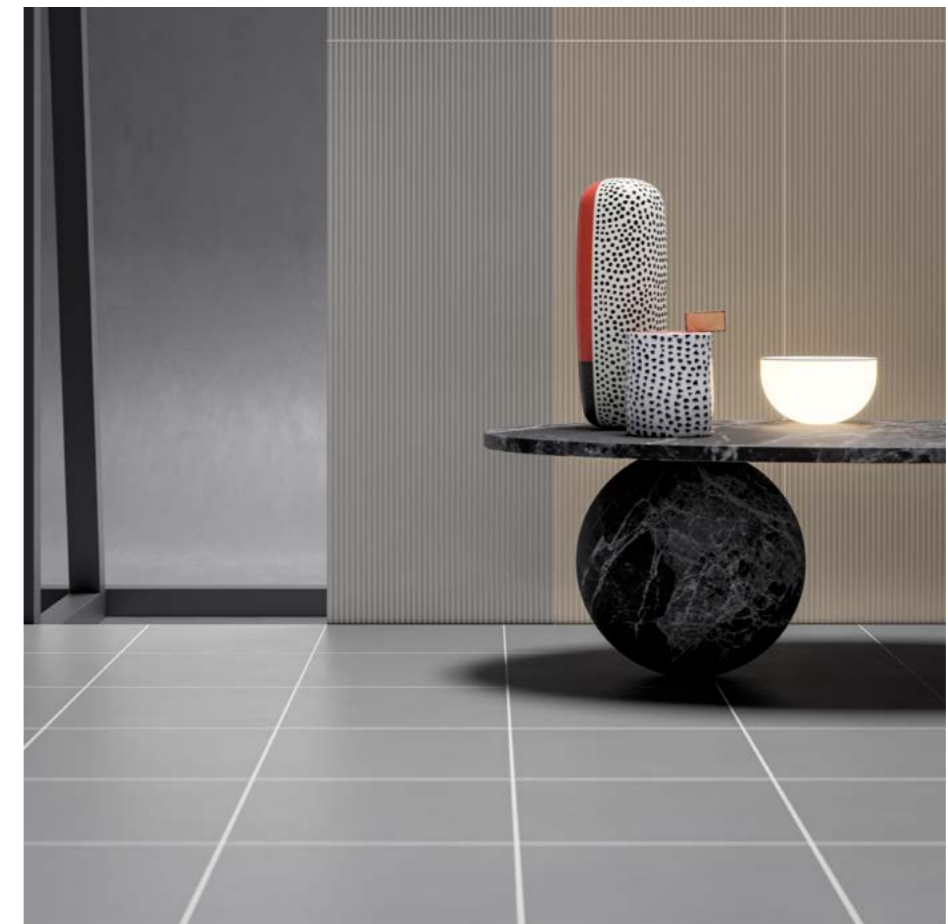

Shades
Sand

Shades
Dark Grey

Colours
Light Grey