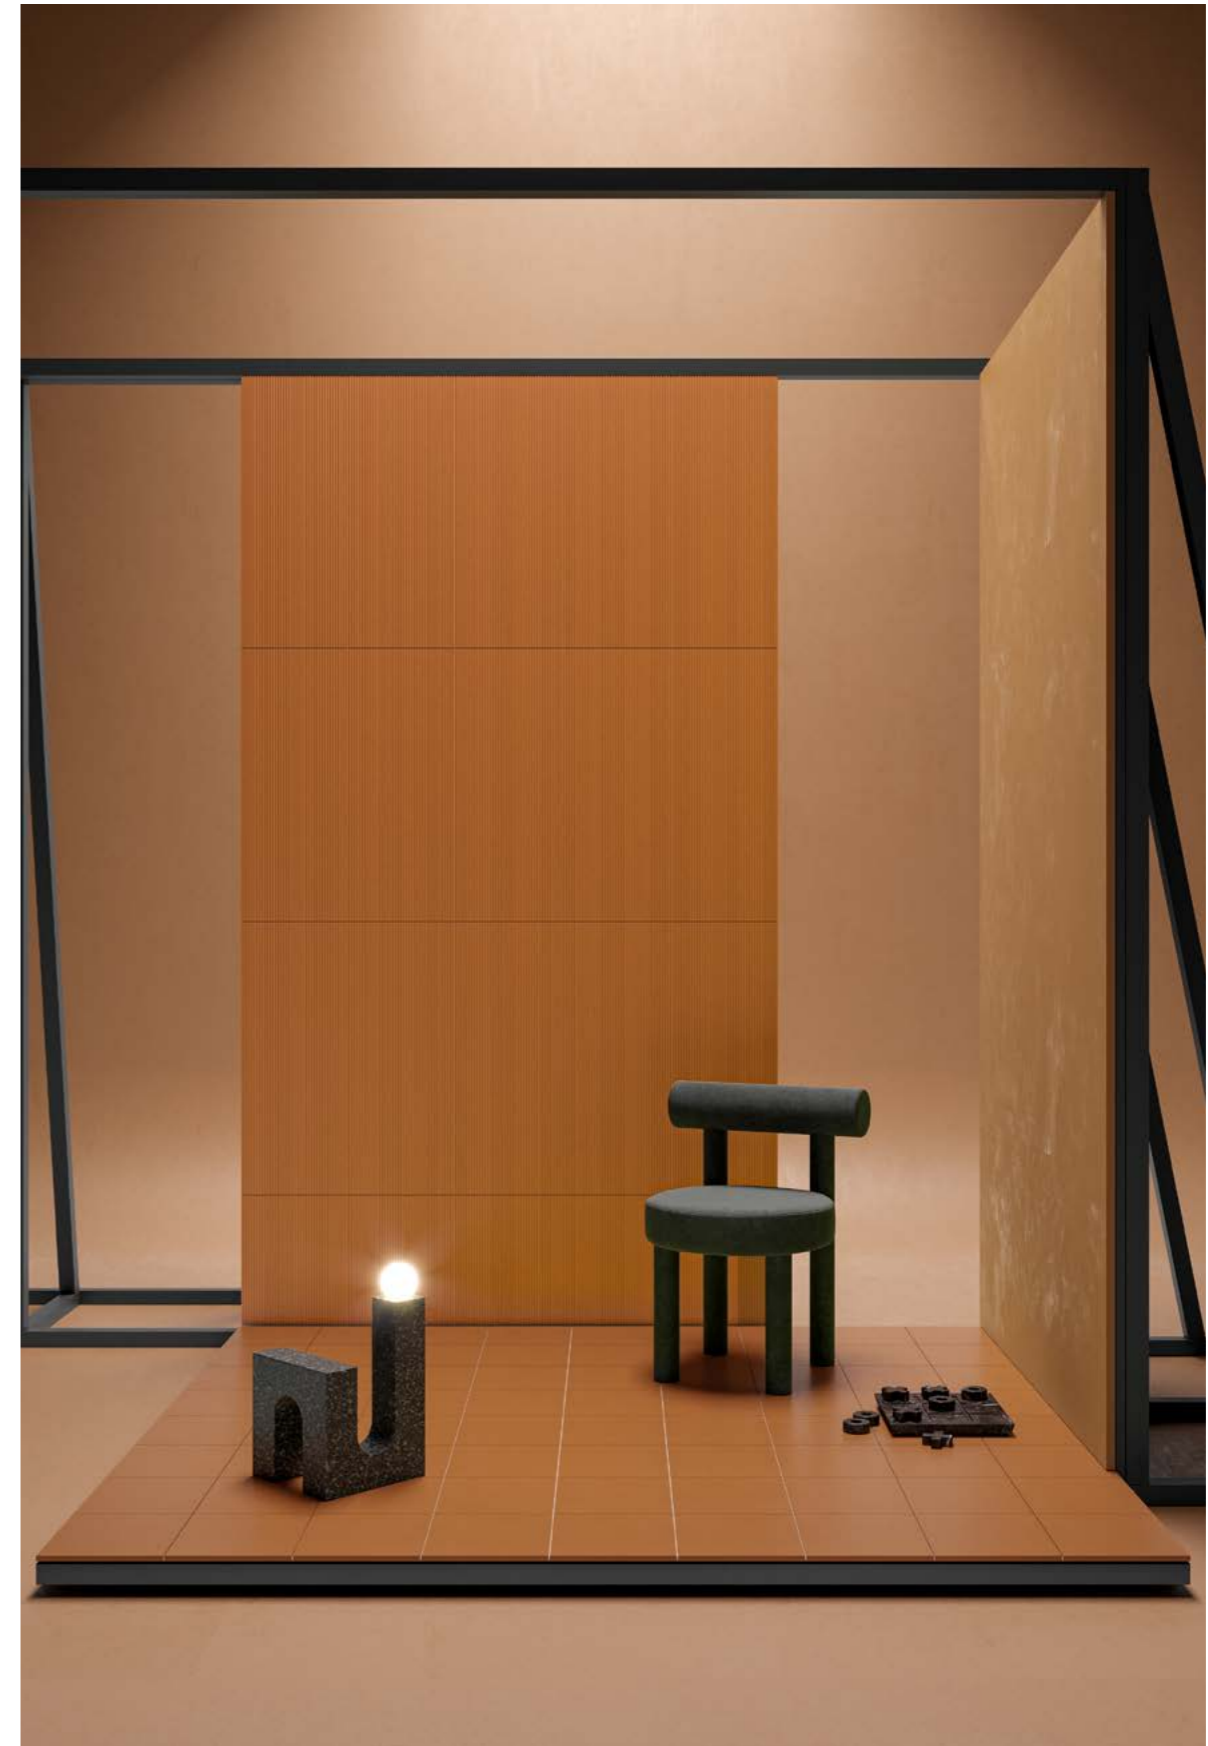

Shades
Terracotta

Colours
Terracotta