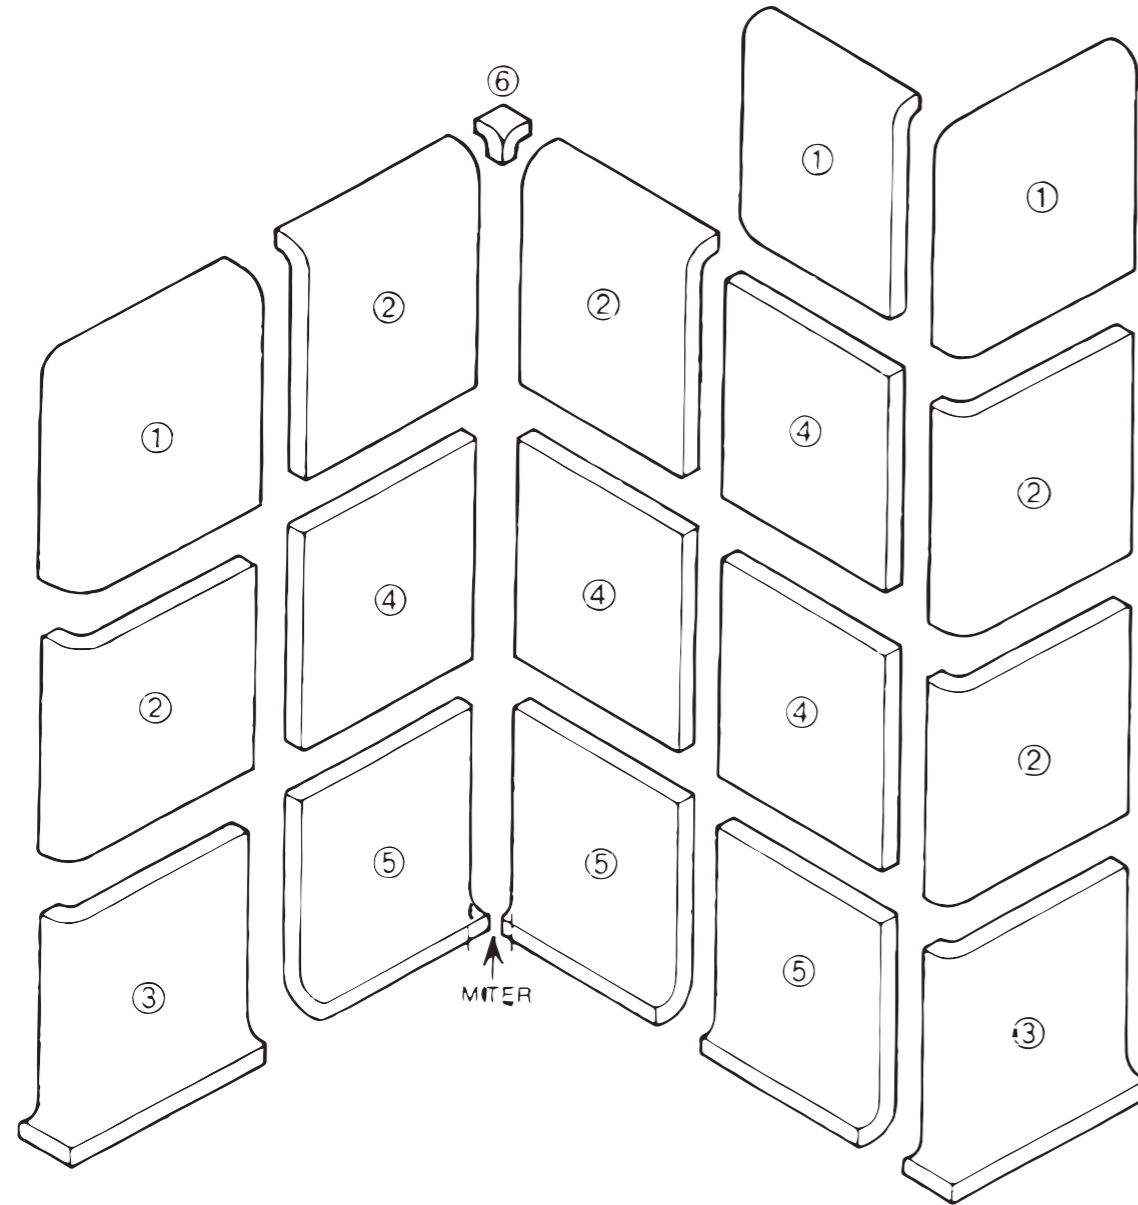

Color Collection

Ceramic Wall

Trims Installation Suggestion

4 1/4" x 4 1/4" Conventional Square in Corners

1. SN4449 - 4 1/4 x 4 1/4 Surface Bullnose Angle
2. S4449 - 4 1/4 x 4 1/4 Surface Bullnose
3. STCR3401 - 4 1/4 x 4 1/4 Cove Angle
4. 4 1/4 x 4 1/4 Field Tile
5. AT3401 - 4 x 4 Cove Base
6. AK106 - 3/4 x 3/4 Universal In Angle

4 1/4" x 4 1/4" Conventional Square in Corners