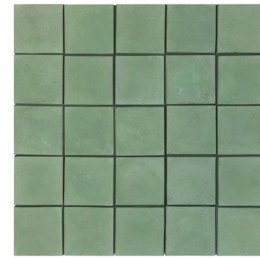

M3LD Concrete Bruin  
Sidewalk Gray

**M3LD Concrete Brute**  
Early Gray

# CONCRETE COLORS

Early Gray

Natural Gray

Sidewalk Gray

Charcoal

Hacienda

Old California

Buff

Caqui

Charley Brown

Flagstone

Mission Red

Cotto Dark

Ocean Green Light

Ocean Green Dark

*\*\*Images DO NOT represent actual color. Please order a sample. For more concrete colors visit ARTO.com. Custom colors also available at an additional cost.\*\**