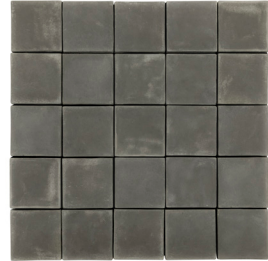

## M3LD COLLECTION

M3LD (pronounced "Meld") is an interior and product design group based in Salt Lake City specializing in Brutalist-inspired residential and commercial spaces. The M3LD team partnered with ARTO to handcraft their ceramic and concrete tile designs that can be hung alone or as a set, randomized, or in a pattern. The M3LD ceramic tiles are glazed in matte gray, then patterns are hand silk-screened with gloss black for a unique contrast. The M3LD concrete tiles are cast to provide relief patterns ranging from 1/2" to 1" in depth that give a bold dimension to the product. The M3LD Collection by ARTO includes five 20" square designs shown below.

M3LD Concrete Bruin  
Sidewalk Gray

**M3LD Concrete Brute**  
Early Gray

# CONCRETE COLORS

Early Gray

Natural Gray

Sidewalk Gray

Charcoal

Hacienda

Old California

Buff

Caqui

Charley Brown

Flagstone

Mission Red

Cotto Dark

Ocean Green Light

Ocean Green Dark

*\*\*Images DO NOT represent actual color. Please order a sample. For more concrete colors visit ARTO.com. Custom colors also available at an additional cost.\*\**