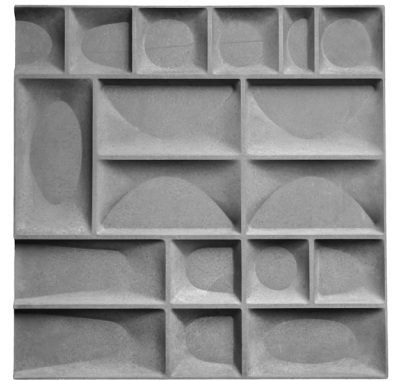

Concrete Bruin

M3LD Collection	Nominal Size	Coverage pc/SQ FT	Weight (lb)/SQ FT	Weight (lb) / Piece	Pieces Per Crate
Brute Style A	20" x 20"	0.375	8.63	23	42
Brute Style B	20" x 20"	0.375	8.63	23	42
Bruin	20" x 20"	0.375	8.63	20	46