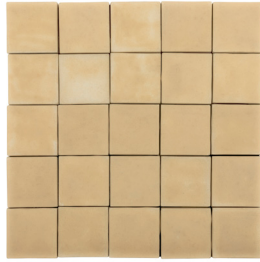

M3LD Concrete Bruin  
Sidewalk Gray

**M3LD Concrete Brute**  
Early Gray

# CONCRETE COLORS

Early Gray

Natural Gray

Sidewalk Gray

Charcoal

Hacienda

Old California

Buff

Caqui

Charley Brown

Flagstone

Mission Red

Cotto Dark

Ocean Green Light

Ocean Green Dark

*\*\*Images DO NOT represent actual color. Please order a sample. For more concrete colors visit ARTO.com. Custom colors also available at an additional cost.\*\**