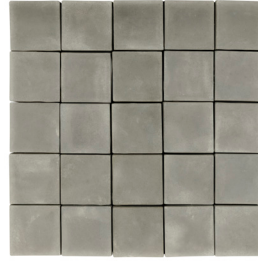

## M3LD COLLECTION

M3LD (pronounced "Meld") is an interior and product design group based in Salt Lake City specializing in Brutalist-inspired residential and commercial spaces. The M3LD team partnered with ARTO to handcraft their ceramic and concrete tile designs that can be hung alone or as a set, randomized, or in a pattern. The M3LD ceramic tiles are glazed in matte gray, then patterns are hand silk-screened with gloss black for a unique contrast. The M3LD concrete tiles are cast to provide relief patterns ranging from 1/2" to 1" in depth that give a bold dimension to the product. The M3LD Collection by ARTO includes five 20" square designs shown below.

M3LD Concrete Bruin  
Sidewalk Gray

**M3LD Concrete Brute**  
Early Gray

# CONCRETE COLORS

Early Gray

Natural Gray

Sidewalk Gray

Charcoal

Hacienda

Old California

Buff

Caqui

Charley Brown

Flagstone

Mission Red

Cotto Dark

Ocean Green Light

Ocean Green Dark

*\*\*Images DO NOT represent actual color. Please order a sample. For more concrete colors visit ARTO.com. Custom colors also available at an additional cost.\*\**