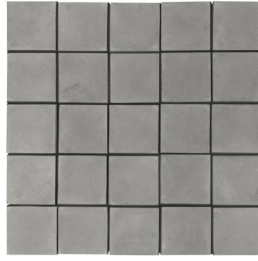

M3LD Concrete Bruin  
Sidewalk Gray

**M3LD Concrete Brute**  
Early Gray

# CONCRETE COLORS

Early Gray

Natural Gray

Sidewalk Gray

Charcoal

Hacienda

Old California

Buff