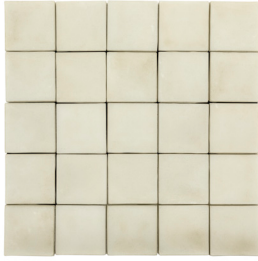

## M3LD COLLECTION

M3LD (pronounced "Meld") is an interior and product design group based in Salt Lake City specializing in Brutalist-inspired residential and commercial spaces. The M3LD team partnered with ARTO to handcraft their ceramic and concrete tile designs that can be hung alone or as a set, randomized, or in a pattern. The M3LD ceramic tiles are glazed in matte gray, then patterns are hand silk-screened with gloss black for a unique contrast. The M3LD concrete tiles are cast to provide relief patterns ranging from 1/2" to 1" in depth that give a bold dimension to the product. The M3LD Collection by ARTO includes five 20" square designs shown below.

Concrete Brute Style A

Concrete Brute Style B

Concrete Bruin

| M3LD Collection | Nominal Size | Coverage pc/SQ FT | Weight (lb)/SQ FT | Weight (lb) / Piece | Pieces Per Crate |
|-----------------|--------------|-------------------|-------------------|---------------------|------------------|
| Brute Style A   | 20" x 20"    | 0.375             | 8.63              | 23                  | 42               |
| Brute Style B   | 20" x 20"    | 0.375             | 8.63              | 23                  | 42               |
| Bruin           | 20" x 20"    | 0.375             | 8.63              | 20                  | 46               |

M3LD Concrete Bruin  
Sidewalk Gray

**M3LD Concrete Brute**  
Early Gray

# CONCRETE COLORS

Early Gray

Natural Gray

Sidewalk Gray

Charcoal

Hacienda

Old California

Buff