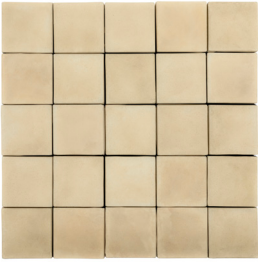

## M3LD COLLECTION

M3LD (pronounced "Meld") is an interior and product design group based in Salt Lake City specializing in Brutalist-inspired residential and commercial spaces. The M3LD team partnered with ARTO to handcraft their ceramic and concrete tile designs that can be hung alone or as a set, randomized, or in a pattern. The M3LD ceramic tiles are glazed in matte gray, then patterns are hand silk-screened with gloss black for a unique contrast. The M3LD concrete tiles are cast to provide relief patterns ranging from 1/2" to 1" in depth that give a bold dimension to the product. The M3LD Collection by ARTO includes five 20" square designs shown below.

M3LD Concrete Bruin  
Sidewalk Gray

**M3LD Concrete Brute**  
Early Gray

# CONCRETE COLORS

Early Gray

Natural Gray

Sidewalk Gray

Charcoal

Hacienda

Old California

Buff

Caqui

Charley Brown

Flagstone

Mission Red

Cotto Dark

Ocean Green Light

Ocean Green Dark

*\*\*Images DO NOT represent actual color. Please order a sample. For more concrete colors visit ARTO.com. Custom colors also available at an additional cost.\*\**