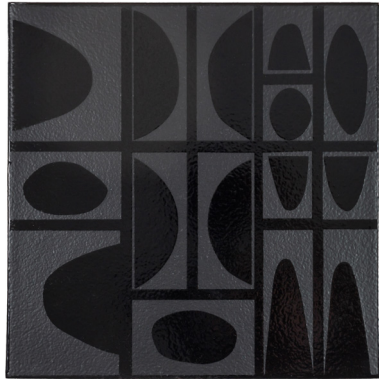

*Arto* ARTO™

HANDCRAFTED IN SOUTHERN CALIFORNIA SINCE 1966

**M3LD COLLECTION**

**Designed by M3LD, Manufactured by ARTO**

---

ARTO is known for making rustically elegant, handcrafted ceramic and concrete tiles, bricks, and pavers in California. In addition, ARTO thoughtfully collaborates on product collections designed by trusted makers from around the world.

## M3LD COLLECTION

M3LD (pronounced "Meld") is an interior and product design group based in Salt Lake City specializing in Brutalist-inspired residential and commercial spaces. The M3LD team partnered with ARTO to handcraft their ceramic and concrete tile designs that can be hung alone or as a set, randomized, or in a pattern. The M3LD ceramic tiles are glazed in matte gray, then patterns are hand silk-screened with gloss black for a unique contrast. The M3LD concrete tiles are cast to provide relief patterns ranging from 1/2" to 1" in depth that give a bold dimension to the product. The M3LD Collection by ARTO includes five 20" square designs shown below.

# CONCRETE COLORS

Early Gray

Natural Gray

Sidewalk Gray

Charcoal

Hacienda

Old California

Buff

Caqui

Charley Brown

Flagstone

Mission Red

Cotto Dark

Ocean Green Light

Ocean Green Dark

*\*\*Images DO NOT represent actual color. Please order a sample. For more concrete colors visit ARTO.com. Custom colors also available at an additional cost.\*\**