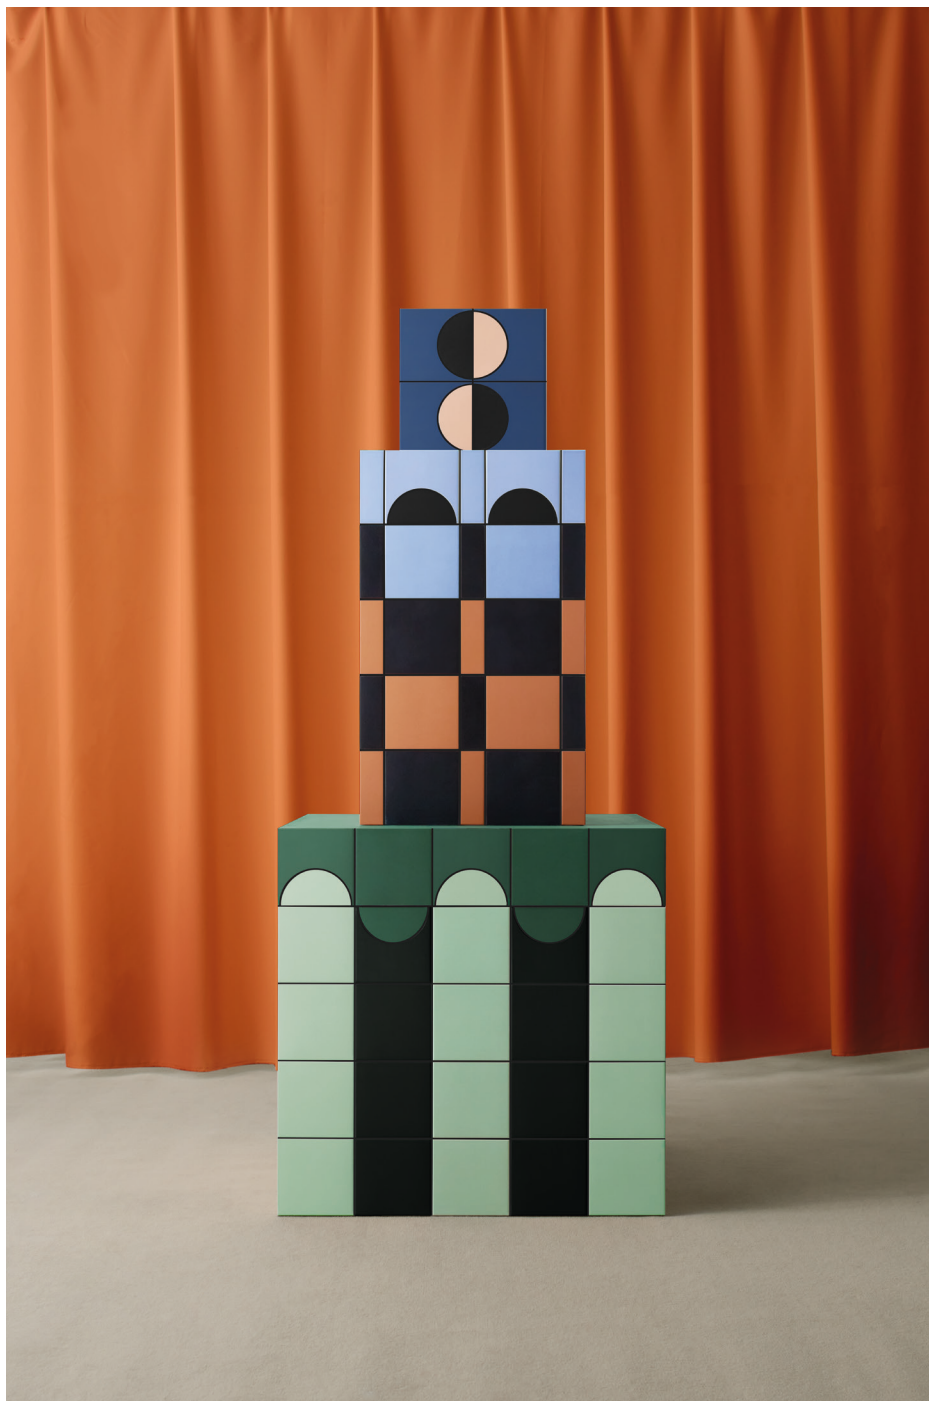

färgblock 15x15 menta matt, smeraldo matt, nero matt, cielo matt,
färgblock 5x15 arancio matt, cielo matt, nero matt,
cirkel out smeraldo matt, oceano matt, cielo matt, nero matt
cirkel in smeraldo matt, menta matt, nero matt, cipria matt

FÄRGBLOCK

Färgblo

Färgblo

To offer even greater levels of personalisation, the series has now been amplified to include:

- The new 15x15 format available in all colours in a matt version only.
- The colour black in all formats in both gloss and matt versions.
- The new Cirkel decoration, consisting of Cirkel out and Cirkel in, a half-moon, water-jet cut 15x15 tile.

Tekla designed the Cirkel decoration, taking inspiration from the sun disappearing at sunset, and applying it to the entire Färgblo

Cirkel offers endless combinations, as its semicircular or crescent moon shape creates an infinity of patterns, depending on how it is positioned. Another element that influences the final effect is the choice of tone-on-tone or contrasting grouts that make the design even more distinctive.

FÄRGBLOCK

Gres porcellanato
Porcelain stoneware

15X15CM 5X15CM X 8MM
6"X6" 2"X6"

Monocromatico
Monochromatic

Färgblo

Per aumentare le possibilità di personalizzazione la serie è stata ampliata con:

- Il nuovo formato 15x15 disponibile in tutti i colori solo nella versione matt;
- Il colore nero in tutti i formati e nella versione lucida e matt;
- Il nuovo decoro Cirkel, composto da Cirkel out e Cirkel in, una mezzaluna ricavata dal taglio a idrogetto del 15x15.

Tekla ha disegnato il decoro Cirkel ispirandosi al sole che al tramonto scompare, ed essendo un'esperta del colore lo ha immaginato in tutti i colori della palette di Färgblo

Cirkel offre infinite combinazioni: la forma del semicerchio o mezzaluna, a seconda di come viene posizionata crea pattern sempre diversi. Un altro elemento che caratterizza la posa è lo stucco, a tono o a contrasto conferisce maggiore personalità al progetto.