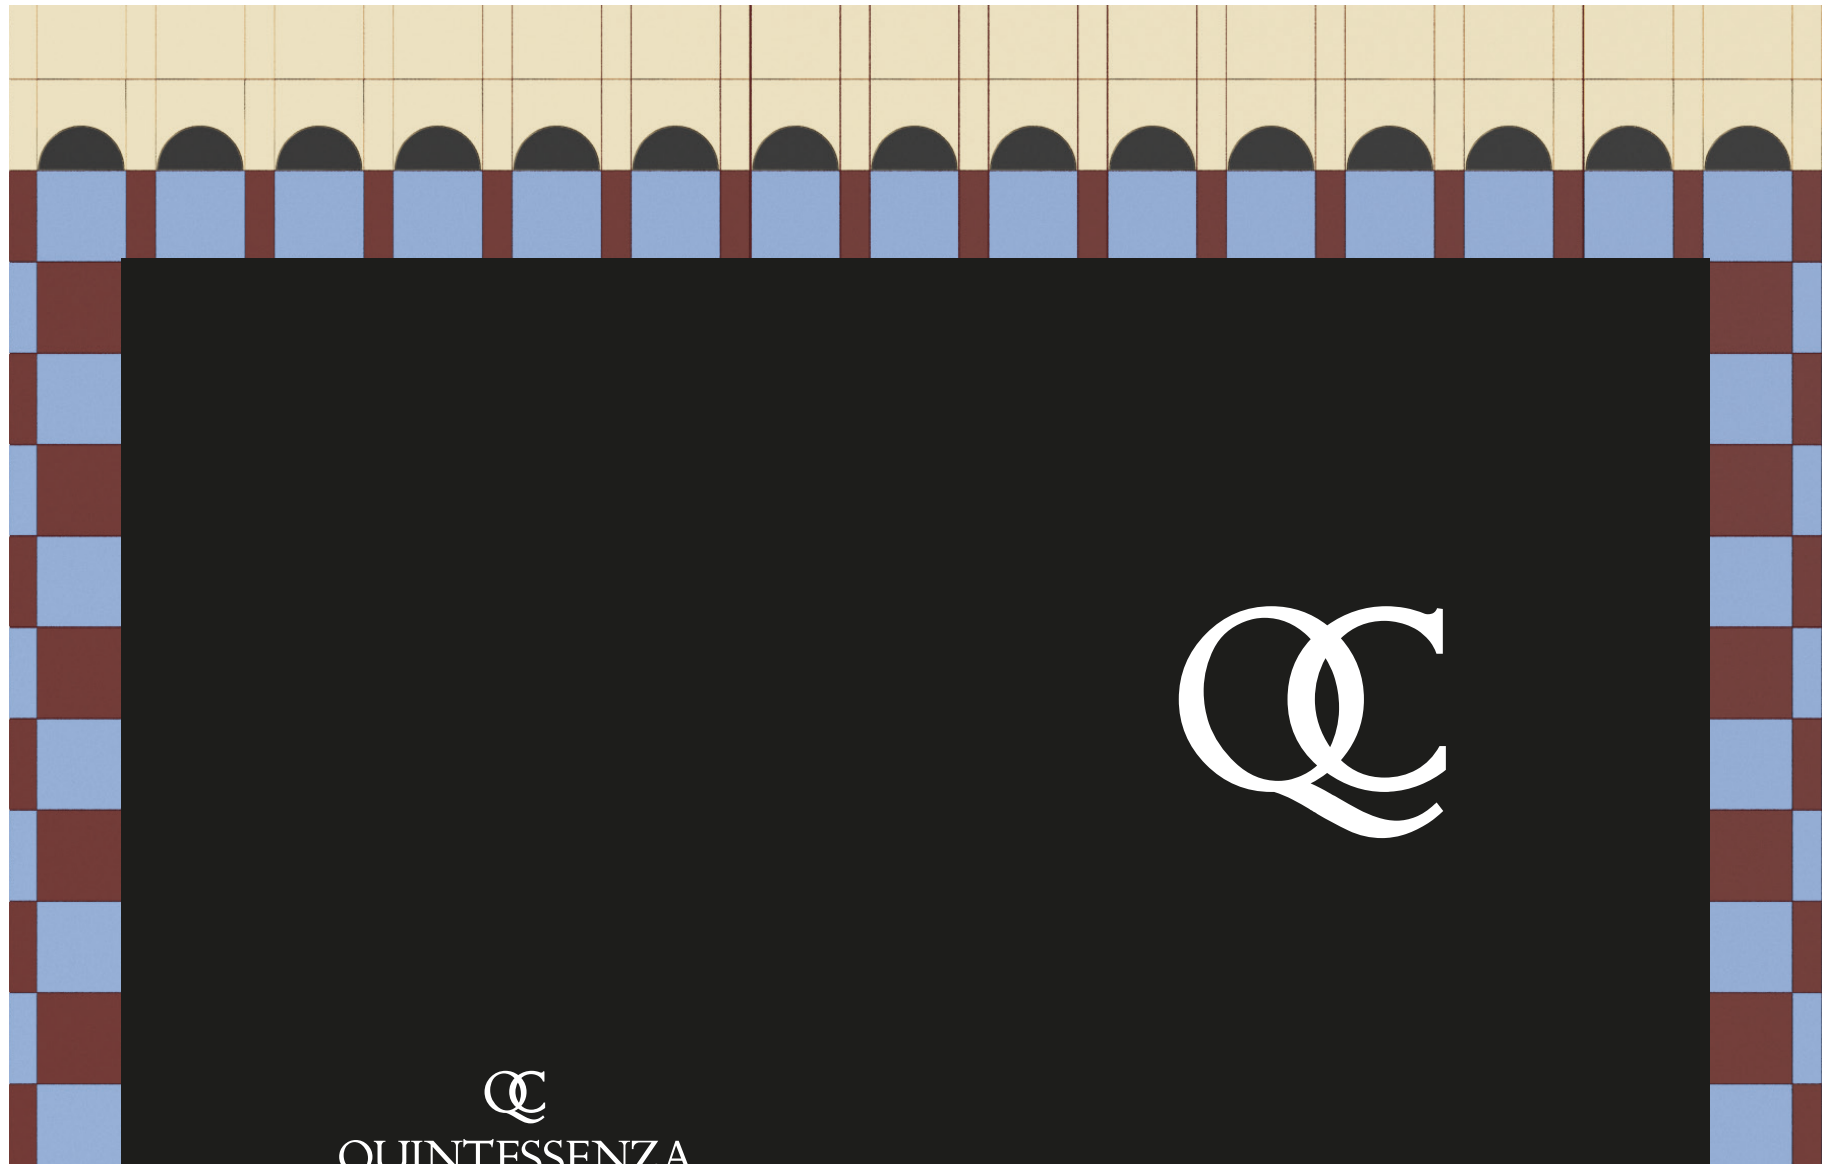

Gres porcellanato
Porcelain stoneware

FÄRGBLOCK

Teklan edition x Qc

15X15CM
6"X6"

5X15CM
2"X6"

8MM

QUINTESSENZA
— CERAMICHE —

www.quintessenzaceramiche.it