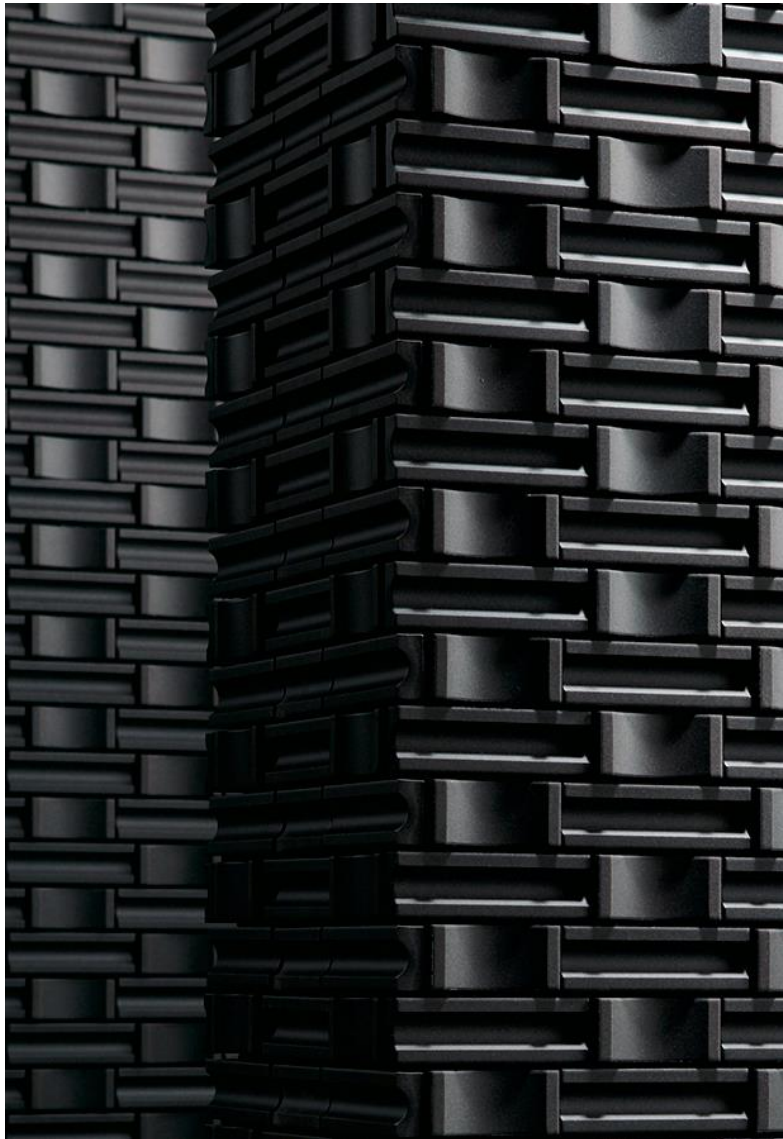

CROCHET for Interior / Exterior

INAX

Color

HAL-30B/RYC-1
White

HAL-30B/RYC-2
Brown

HAL-30B/RYC-3
Black

Instagram
[@inaxjtw_official](https://www.instagram.com/inaxjtw_official)

Website
[inaxtile.com](https://www.inaxtile.com)