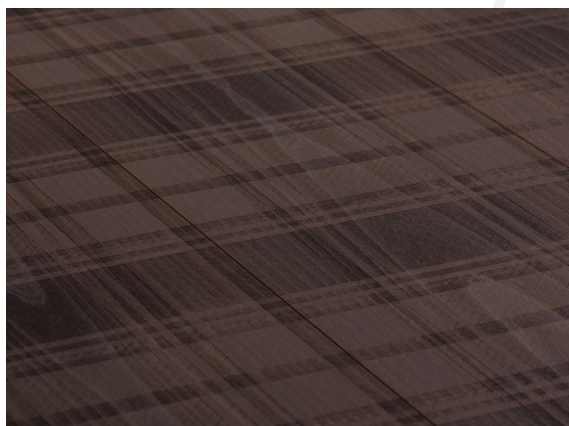

# Carving Club I

brushed / grey oil

Collection  
Carving

Article Nr: C503BKG240018516

Carving is an extraordinary symbiosis between the natural structure of wood and a variety on graphic design. The innovative Carving technology enables us to engrave classic, retro-modern and contemporary designs into naturally oiled wood surfaces. Directness, clarity and structure - Carving Club I projects these values with its honest yet sophisticated design. Its subtle charm ensures a highly recognisable value, but without intruding. Through its striking design Carving Club I is especially suited for boutiques and showrooms. It is also ideal for health & spa areas due to its non-slip surface.

## Measurements

Length	2400 mm
Width	185 mm
Strength	16 mm

## Specification

Surface	brushed
Lye	
Oil	grey oil

Carving Club I is based on a robust Beech wood with consistent colour resulting from heat treatment (without chemical additives). Beech plank in 3-layer construction, bevelled (2.5 mm) on the long side and with approx. 2 - 4 mm top layer, with approx. 4 mm backing in the same wood and middle layer conifer. Scattered knots may occur. Tongue and groove on all sides for easy installation. The graphic design runs along the floor plank and is repeated several times lengthwise. In order to avoid joints in the same position, there are indicators where to cut and these are marked with CUT along the groove.