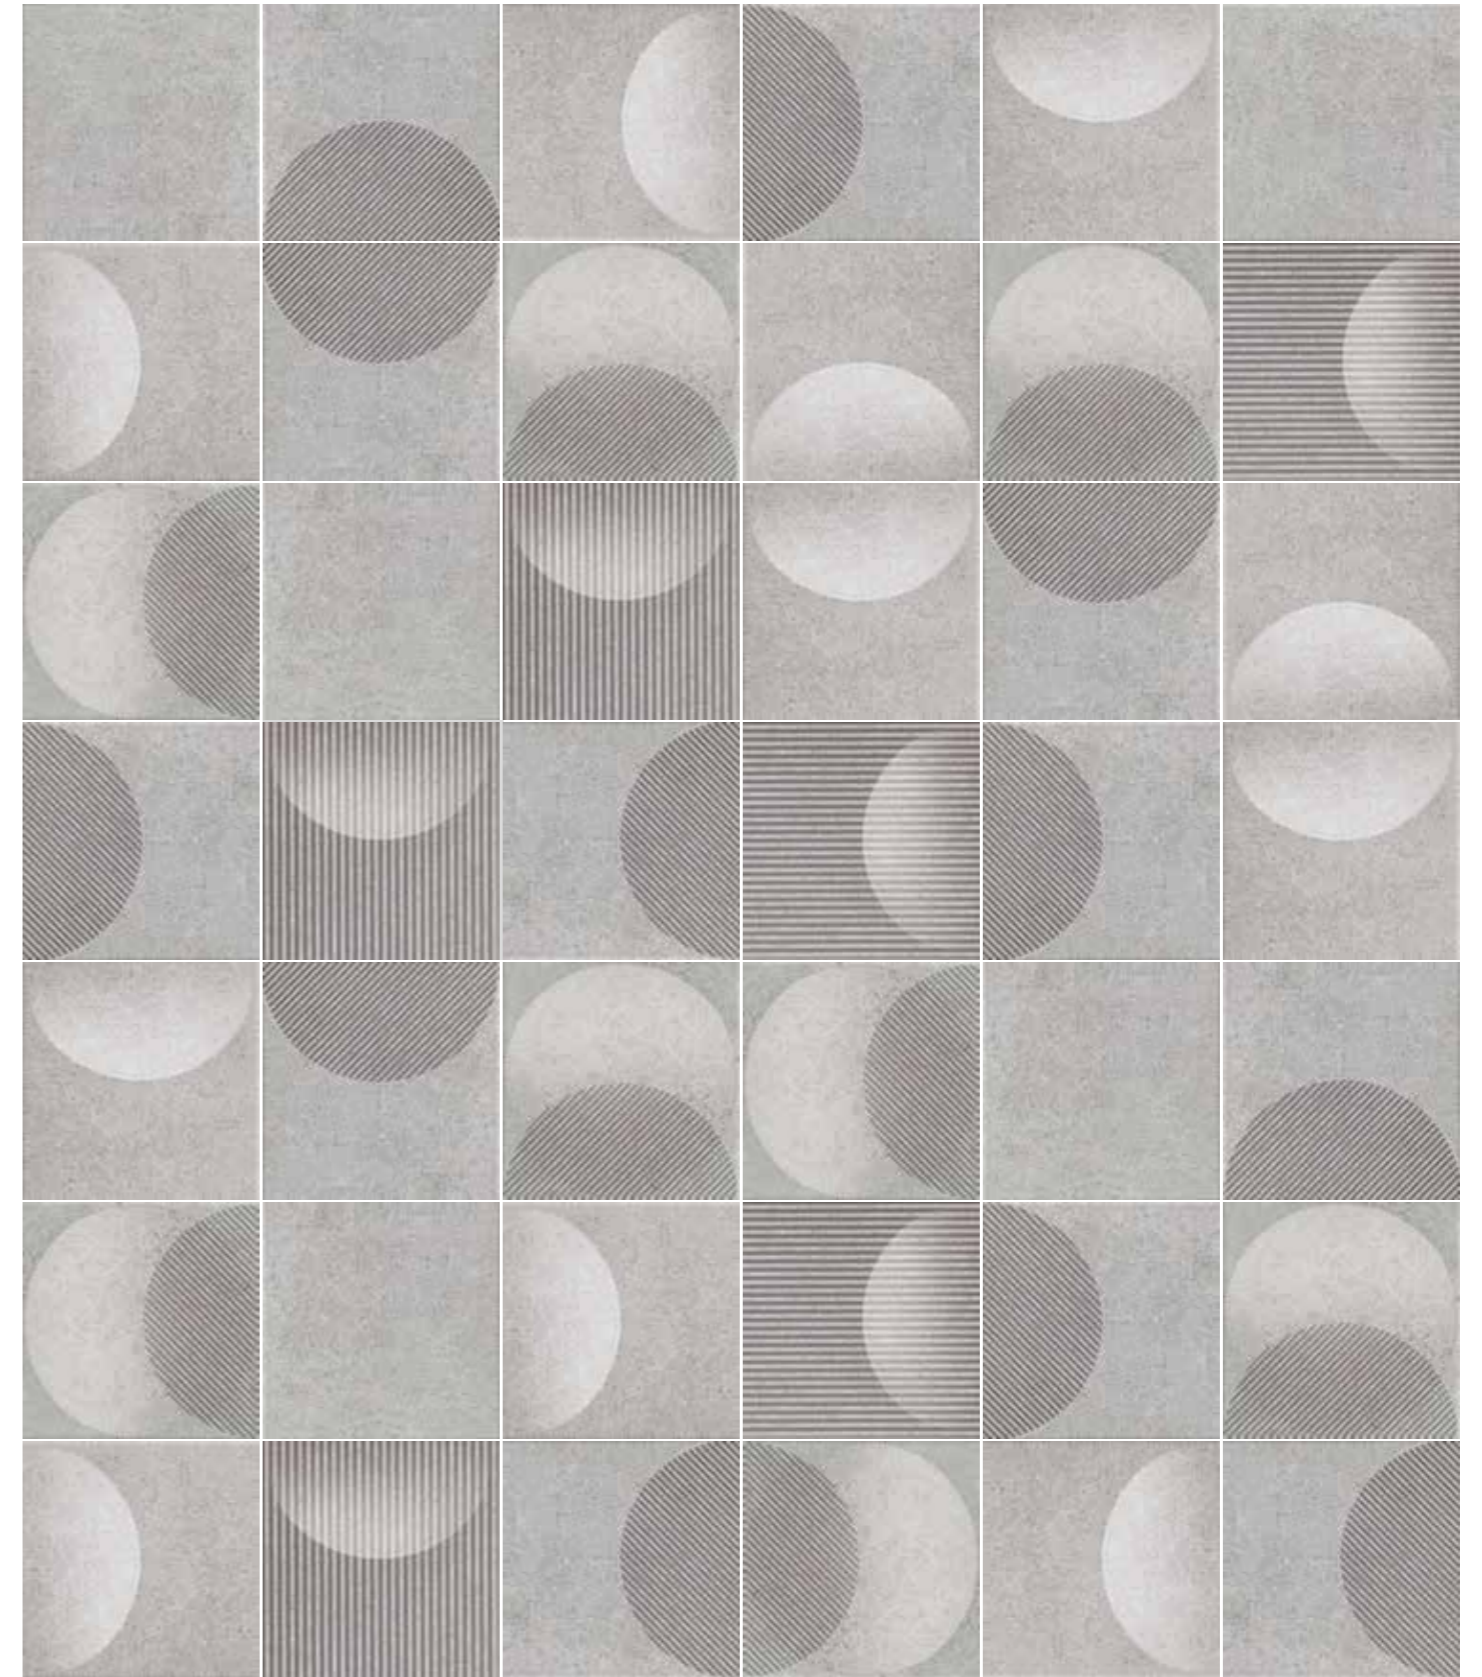

FADING SILVER · FADING SILVER DECOR

EJEMPLOS DE POSIBLES COMBINACIONES. SE PUEDEN REALIZAR EN TODOS LOS COLORES.
EXAMPLES OF POSSIBLE COMBINATIONS. AVAILABLE IN ALL COLOURS