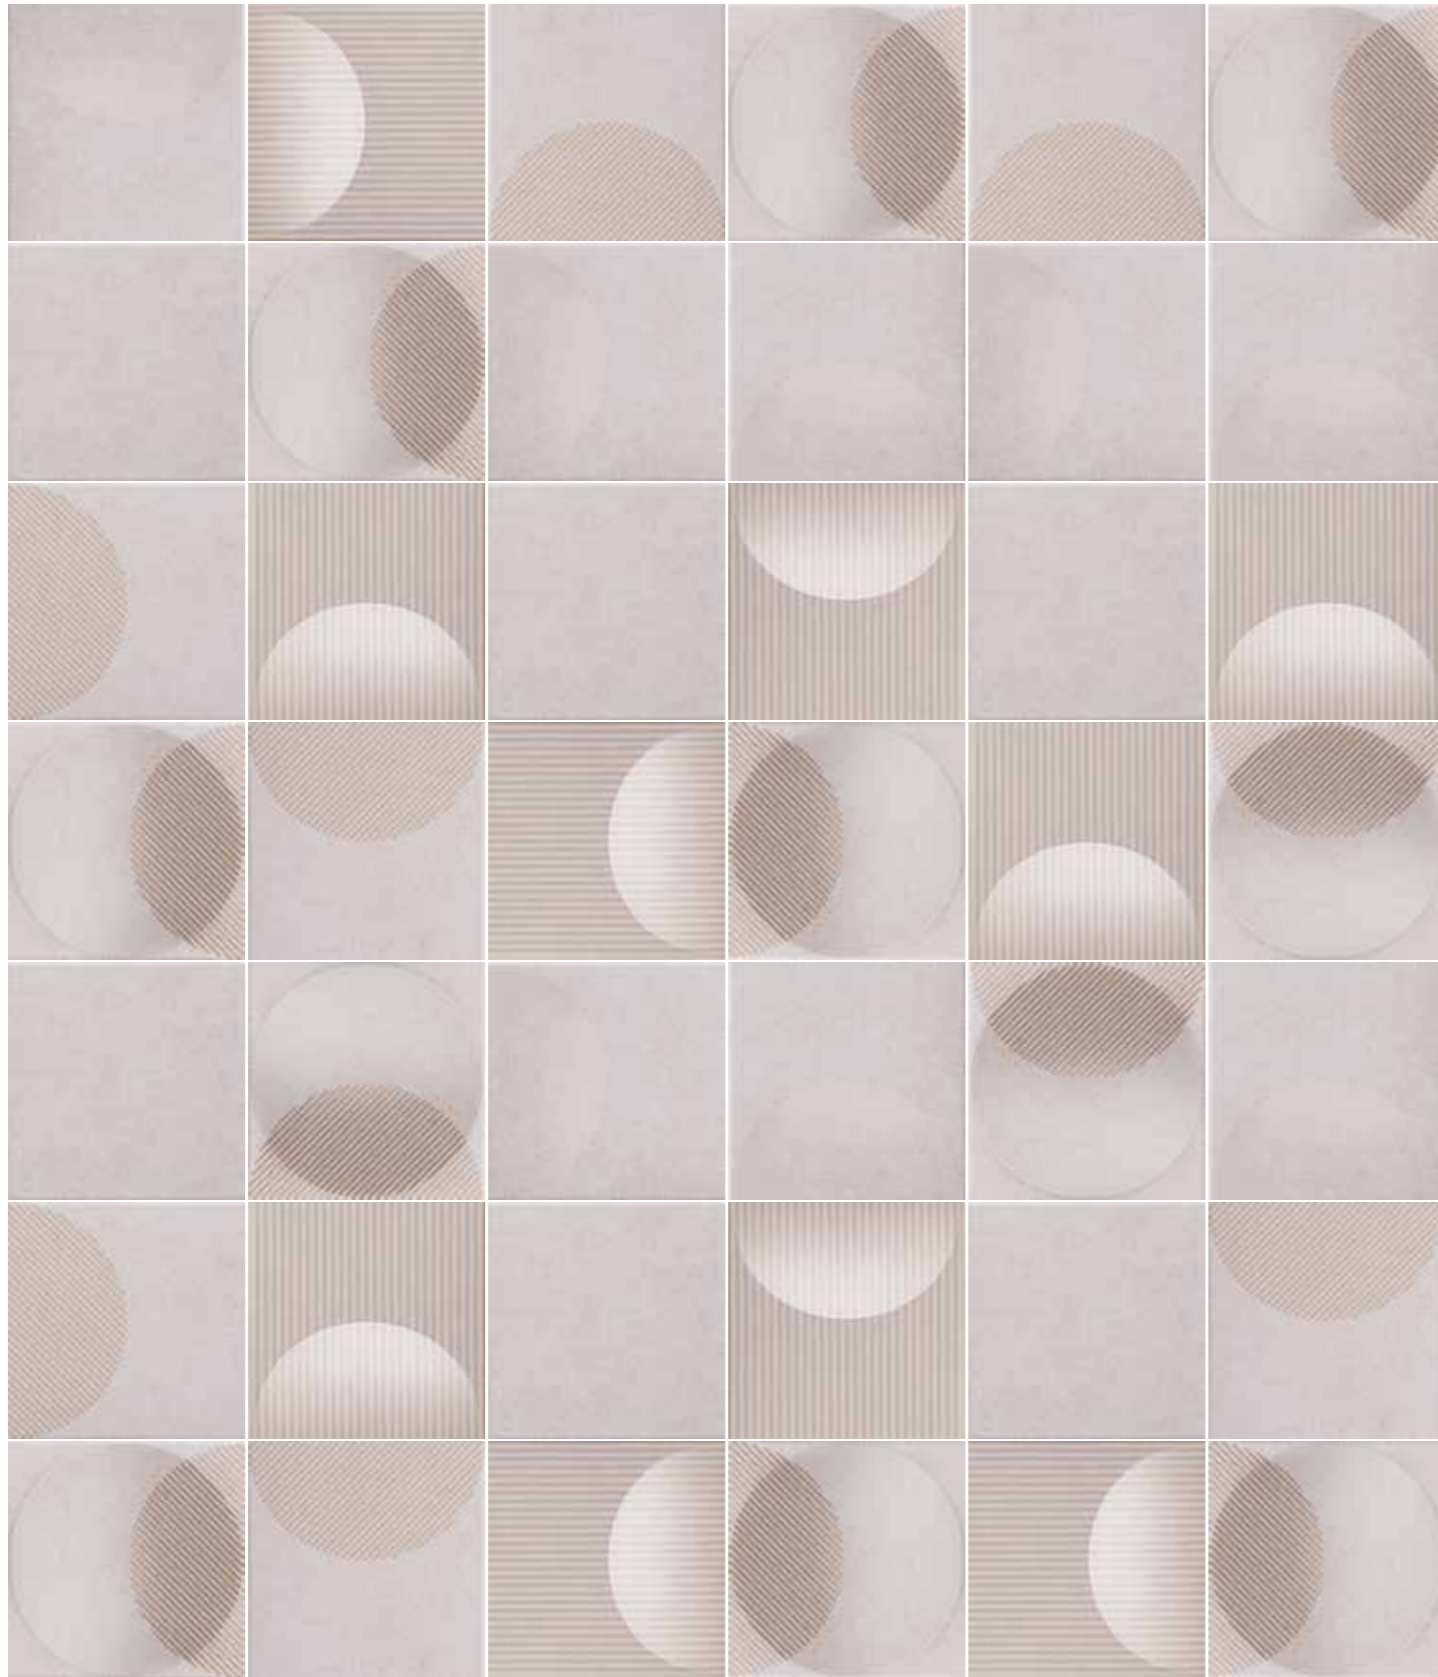

FADING PINK · FADING PINK DECOR