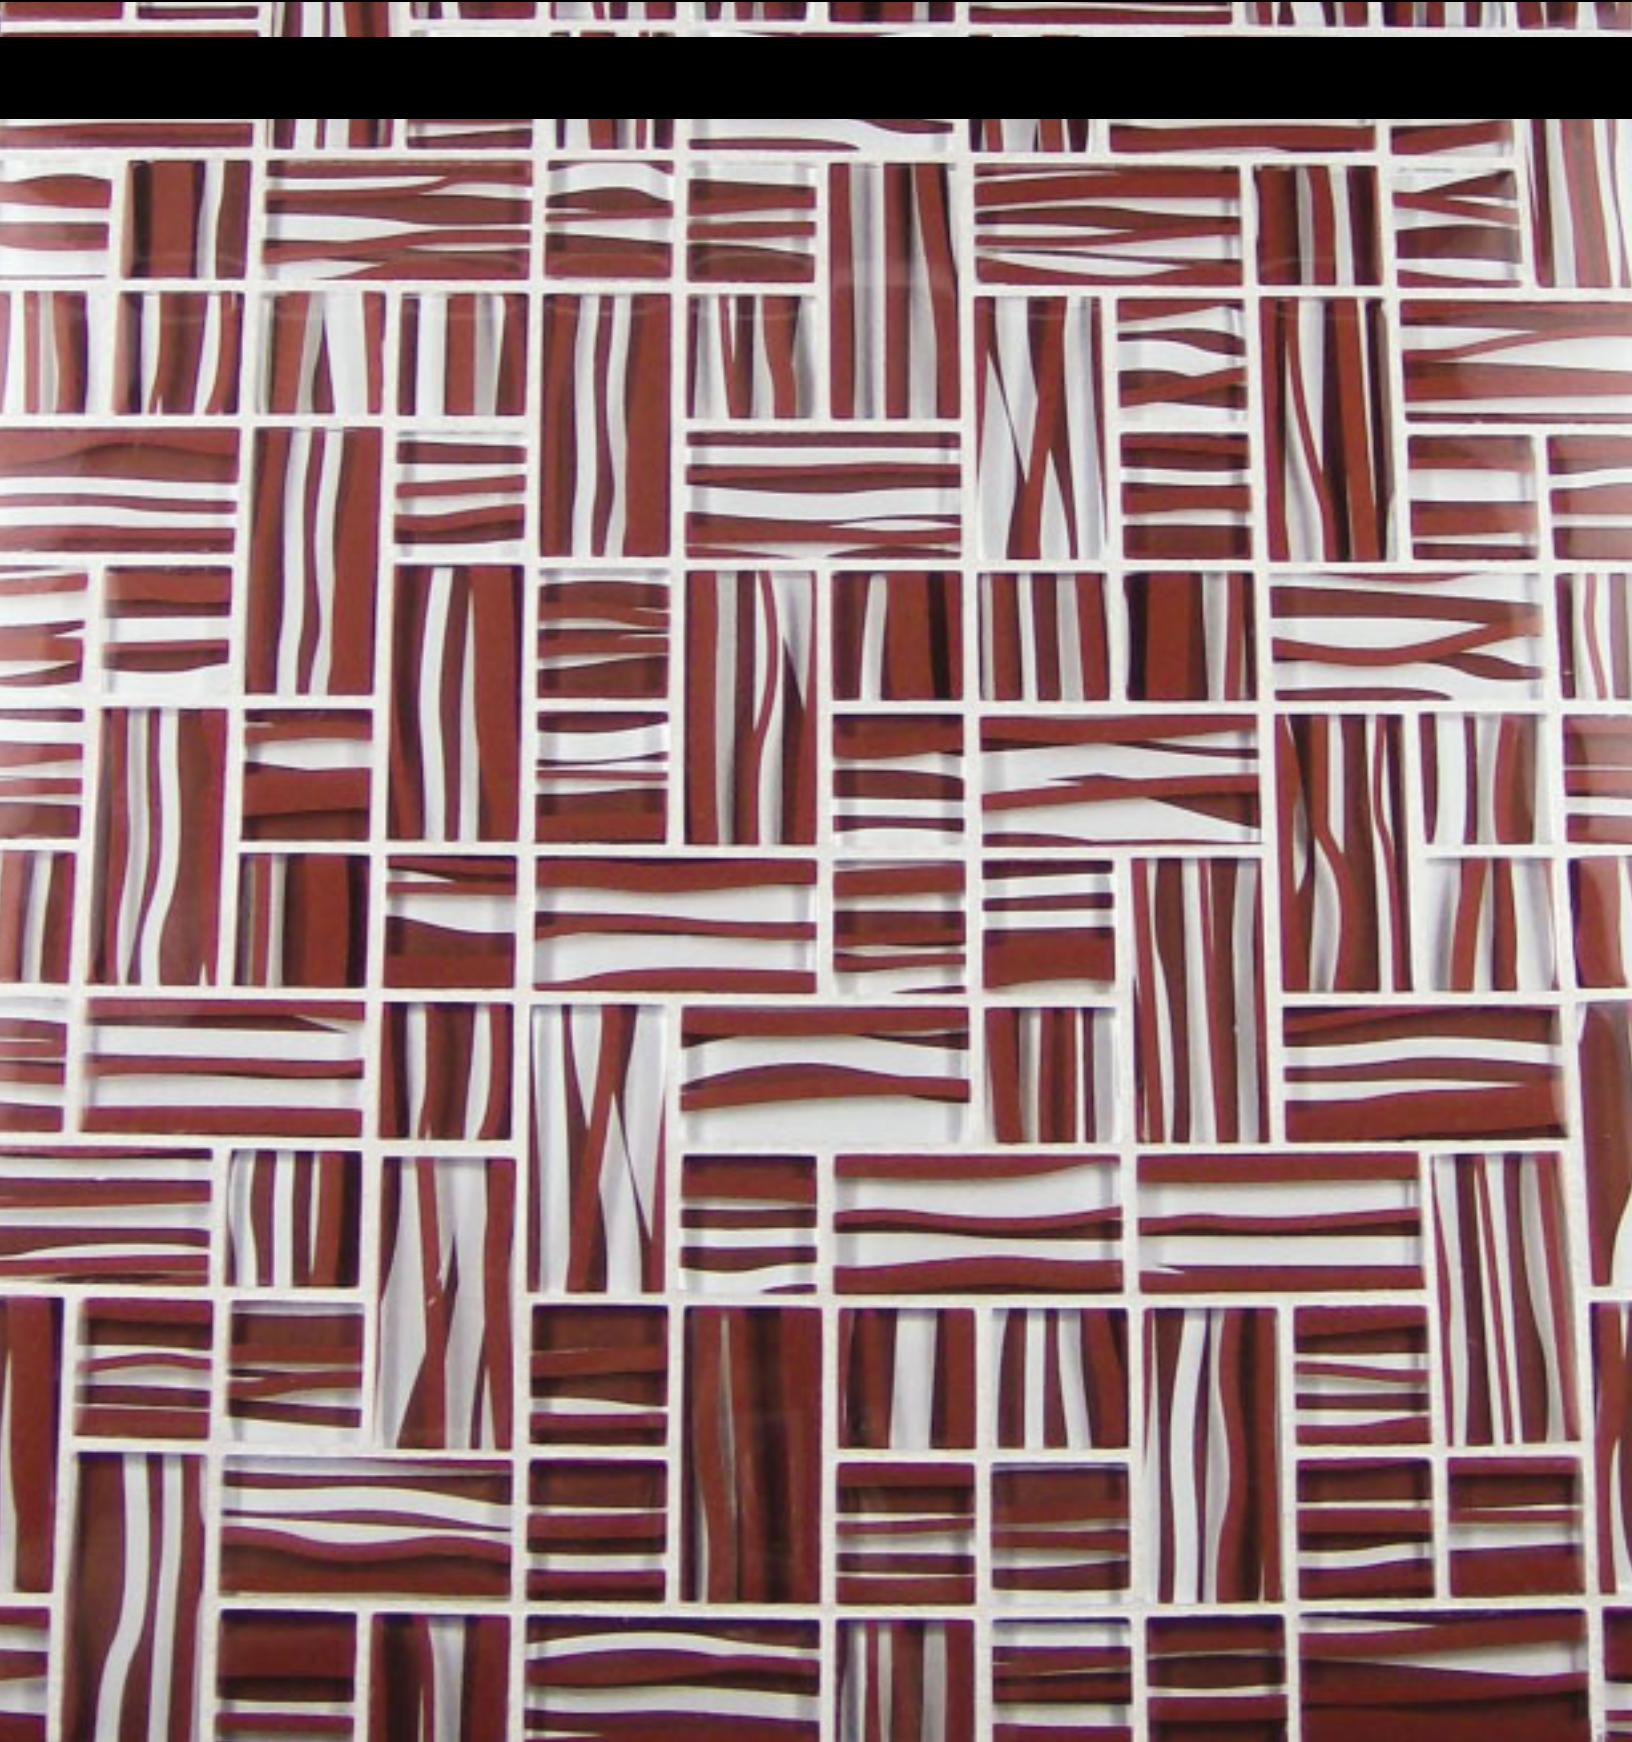

regalia

glass tile

interstyle ceramic + glass