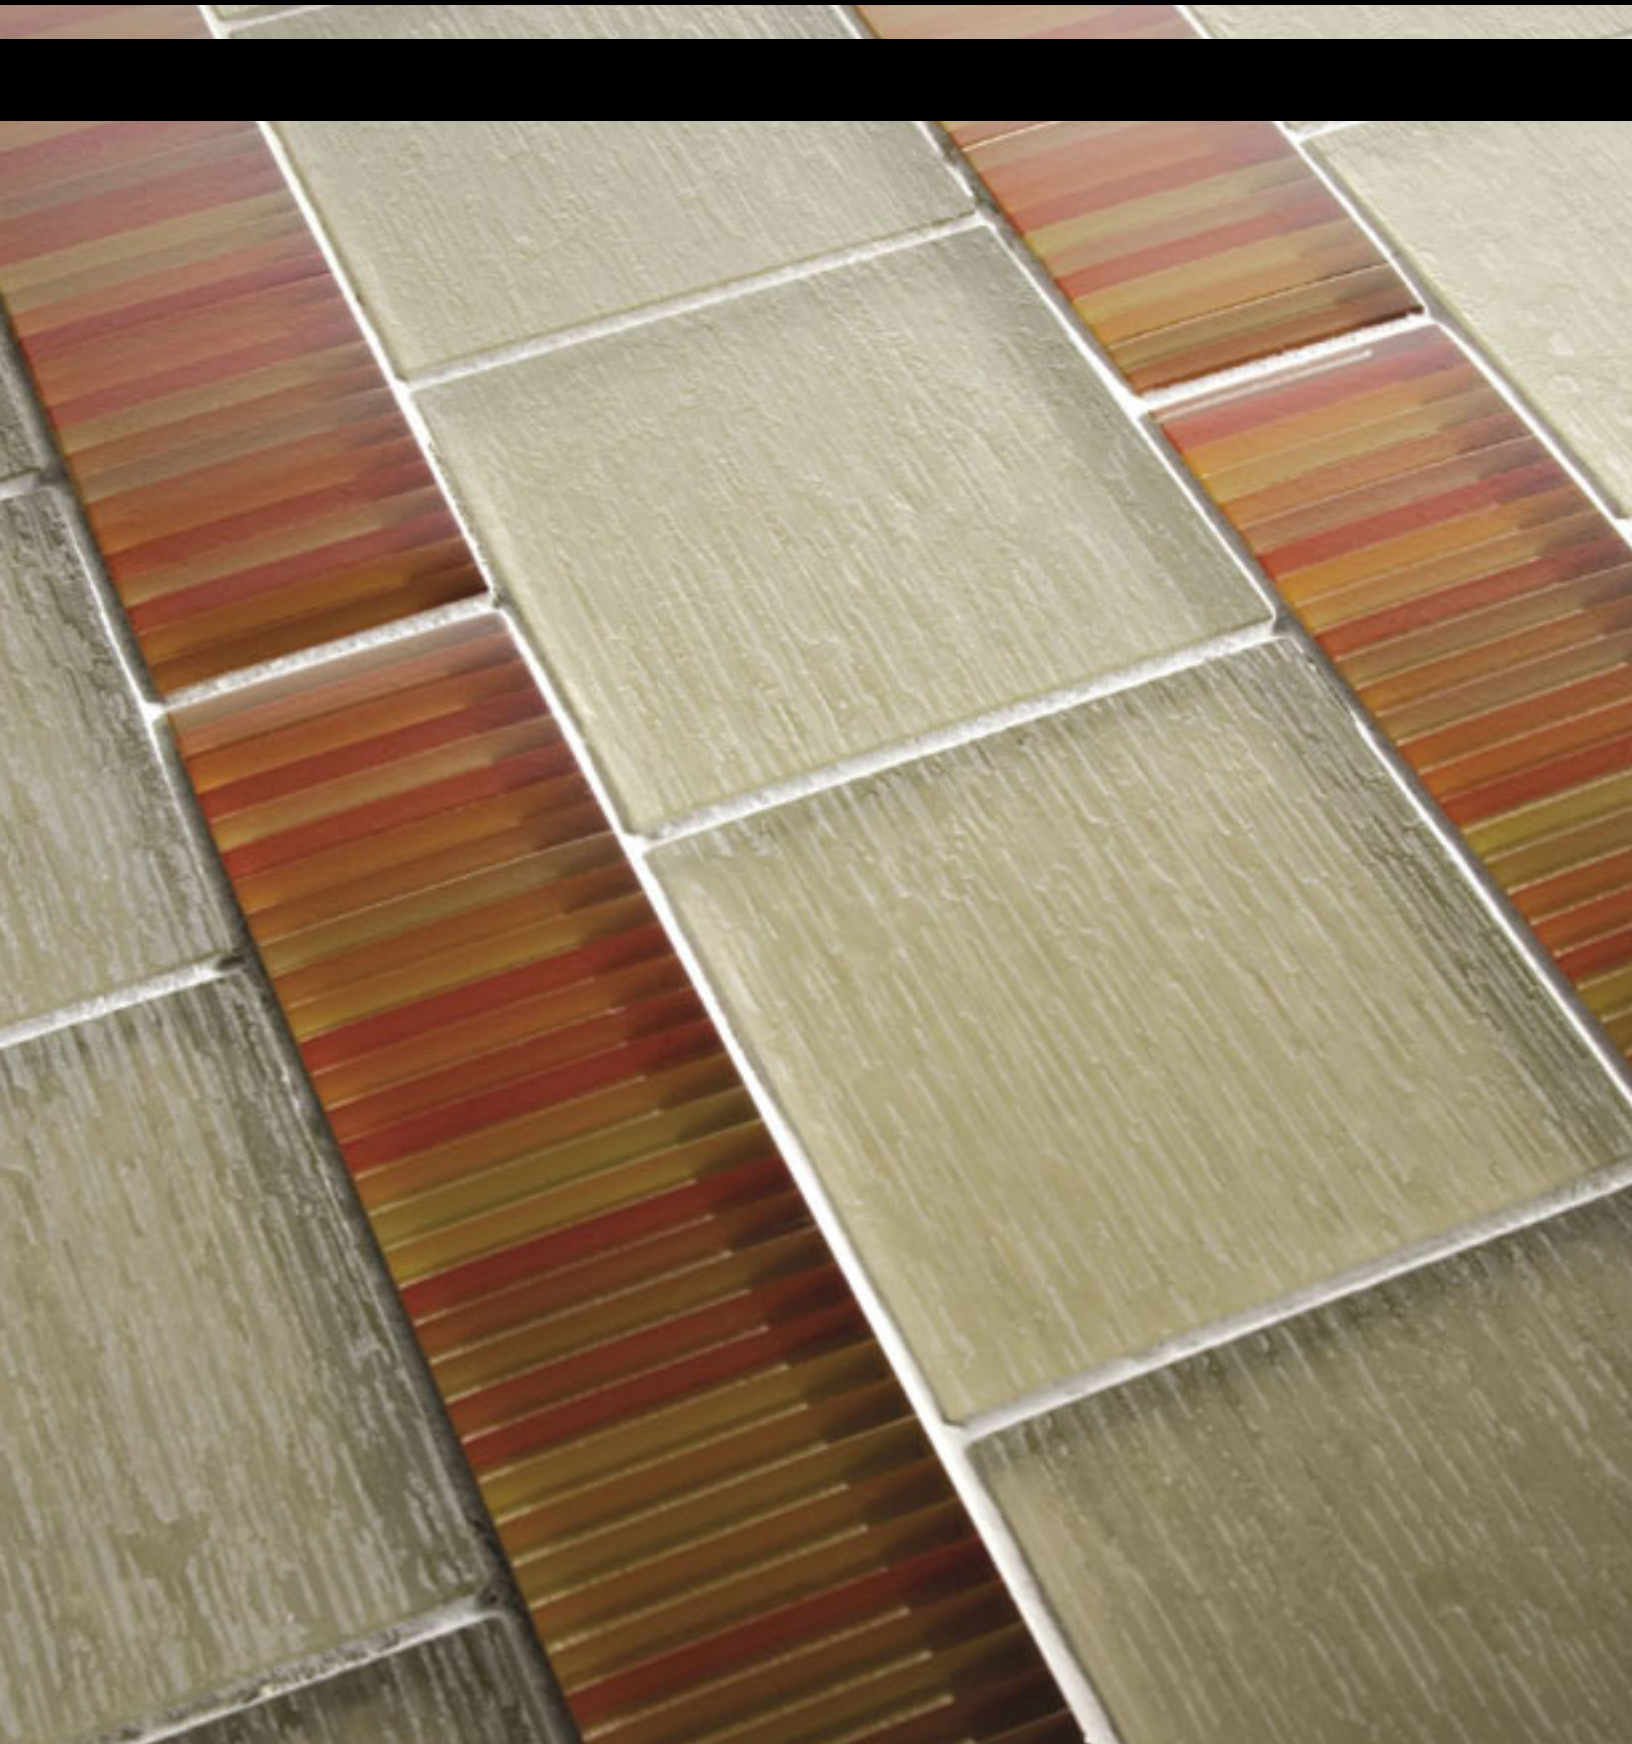

barcode

decorative glass tile